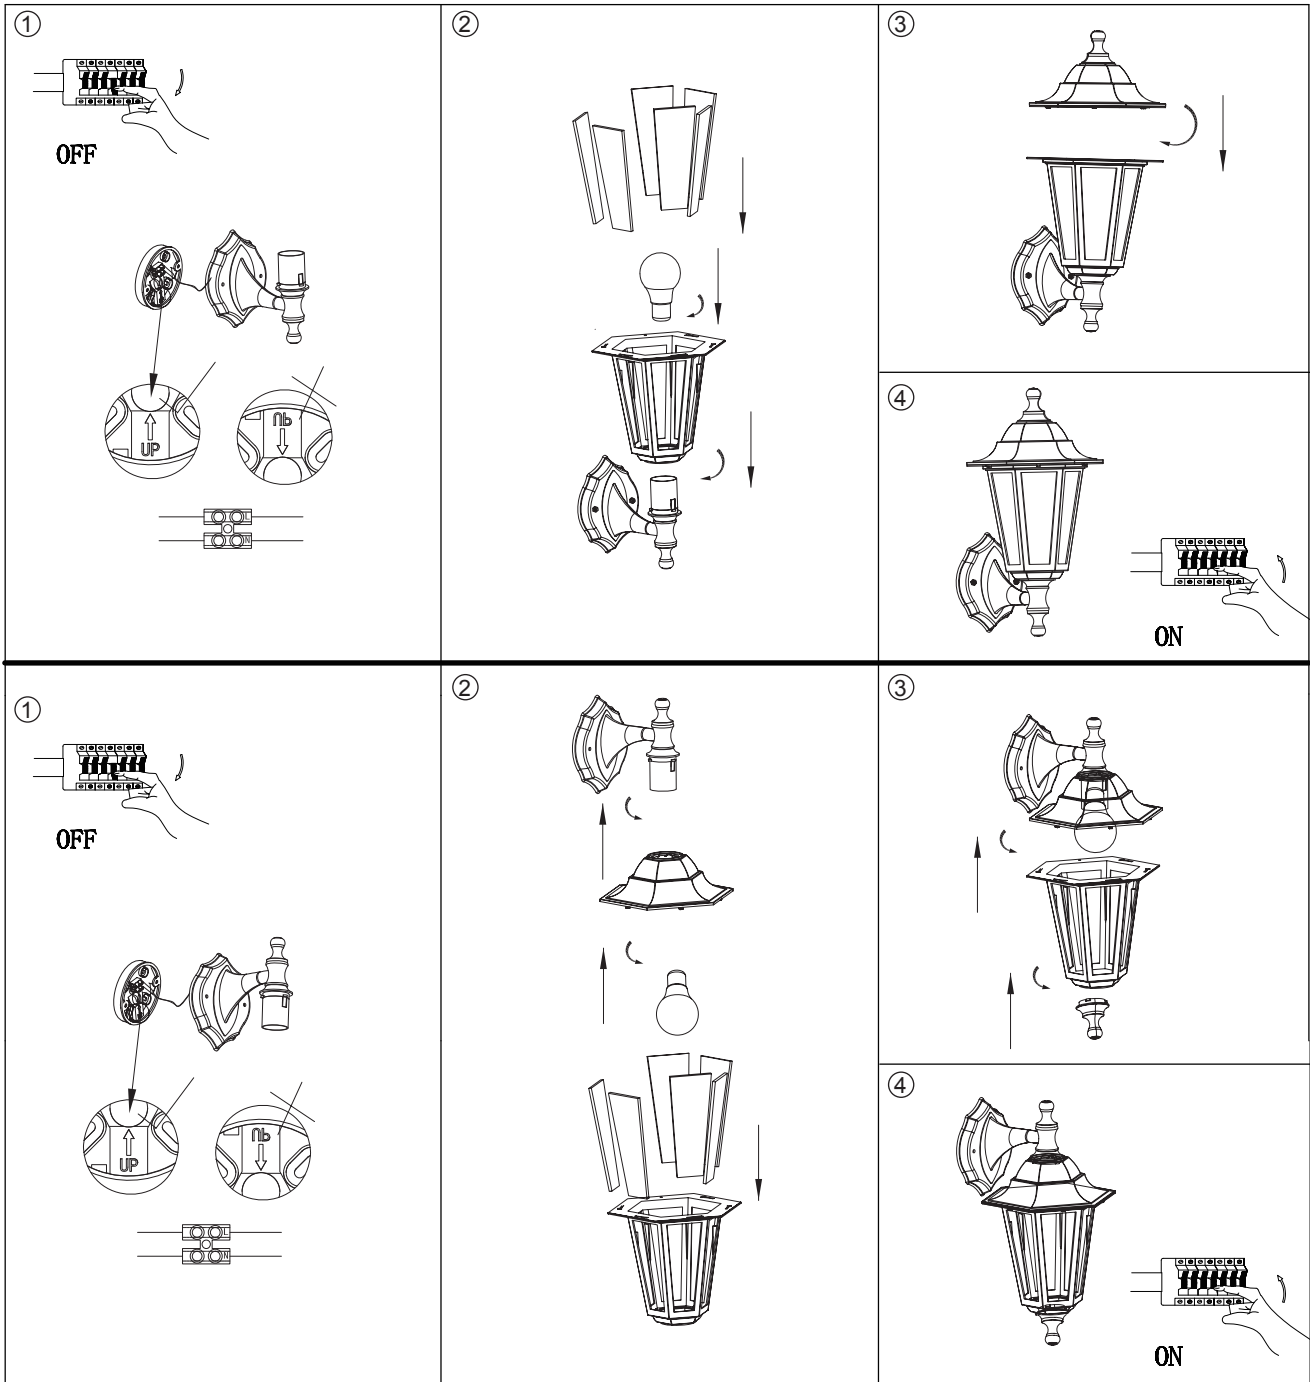

# INSTRUCTION MANUAL

New Haven WL Adjustable  
92621 / 103200

Overall Size:

21.2CM

35.6CM

17.1CM