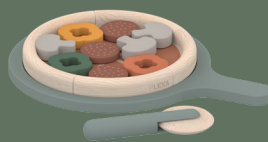

Pot & Pan
88-17102-110

The Shop and Café
88-14100-132

Tableware
88-17104-133

Birthday Cake
88-17113-120

Pizza
88-17108-150

Ice Cream Set
88-17116-150

Manufactured by
Flexa4dreams A/S
Fredensgade 36
8000 Aarhus C
Denmark
flexaworld.com