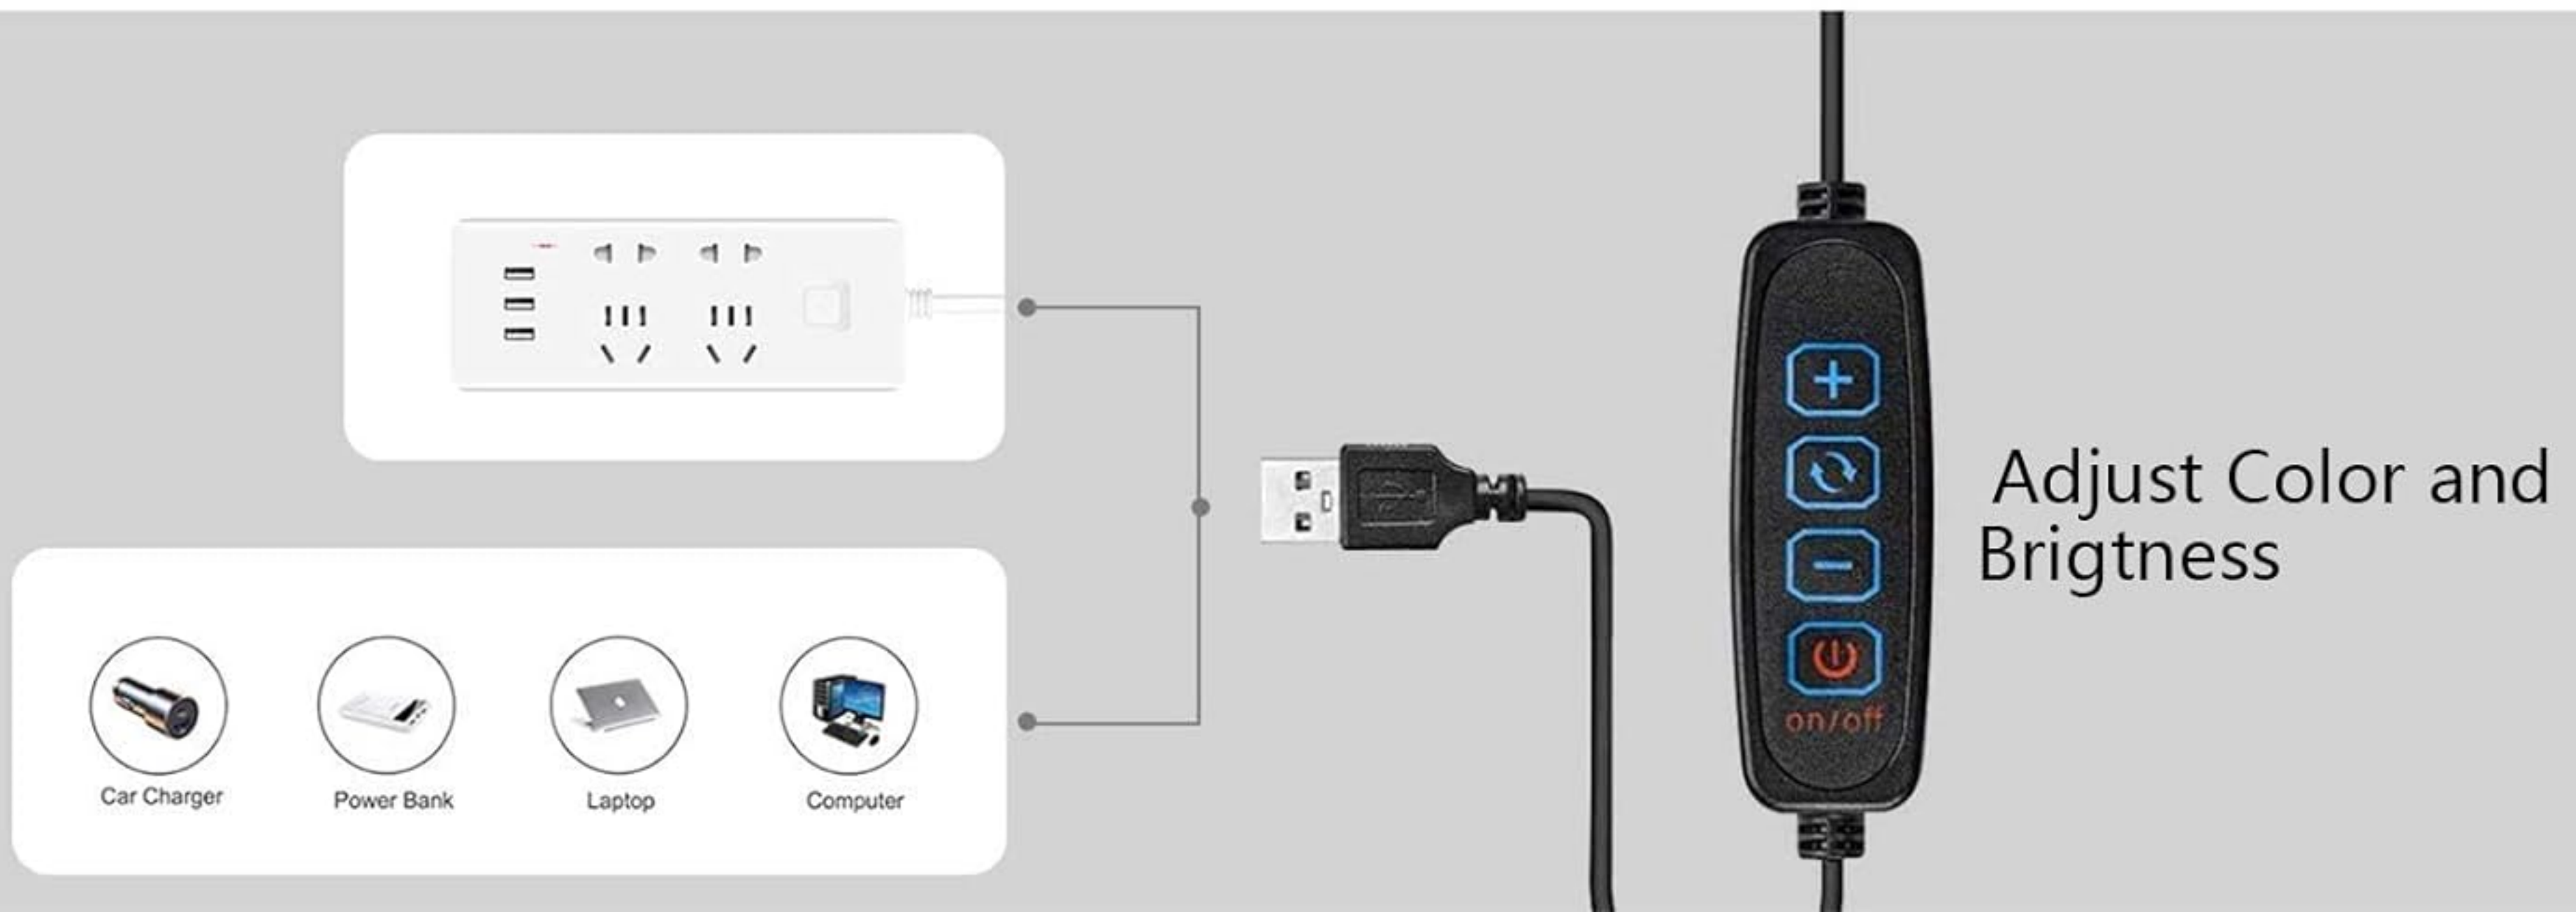

- 1 Aluminum Material
- 2 Fast Heat Dissipation
- 3 Durable

- 1 Durable Metal Body
- 2 Flexible
- 3 Adjustment of Angle & Height

Stable Clip
Not Easy To Fall Off

Adjust Color and
Brightness