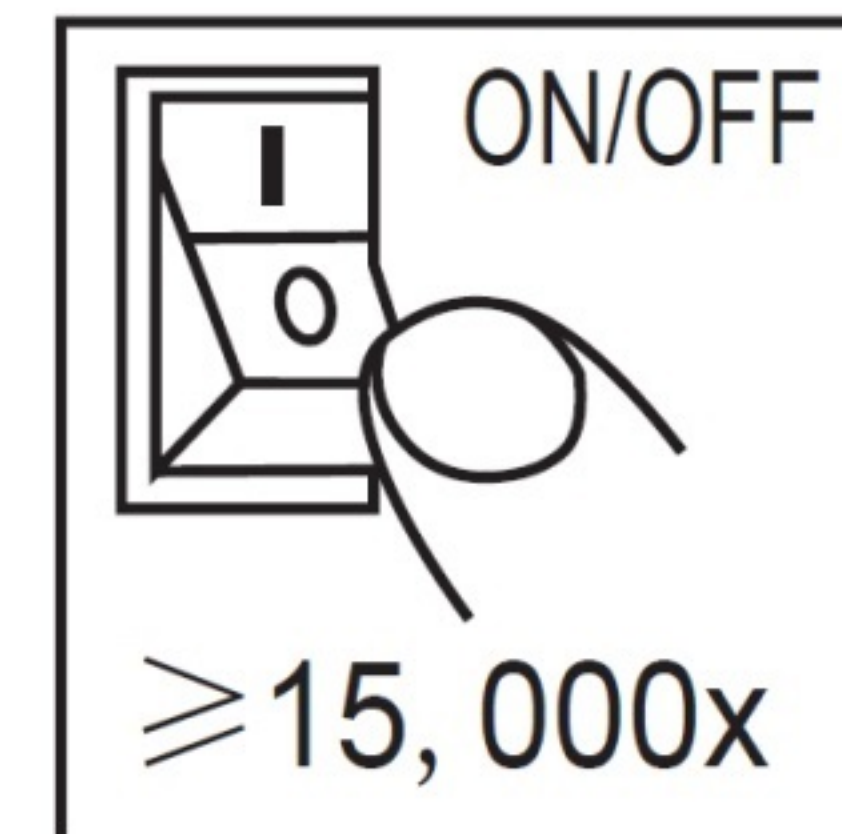

Art.-Nr.:3101

Bathroom lamp

Chrome/White with star effect

incl 3 step switch dimming

(100%-50%-15%)

Input 230V~50Hz/IP44

LED/3000K/1200LM/Ra>80/

max.12W

Life time : ≥ 20000 h

Trango GmbH
Jakobsberg 1
D-59929 Brilon
www.trango.de