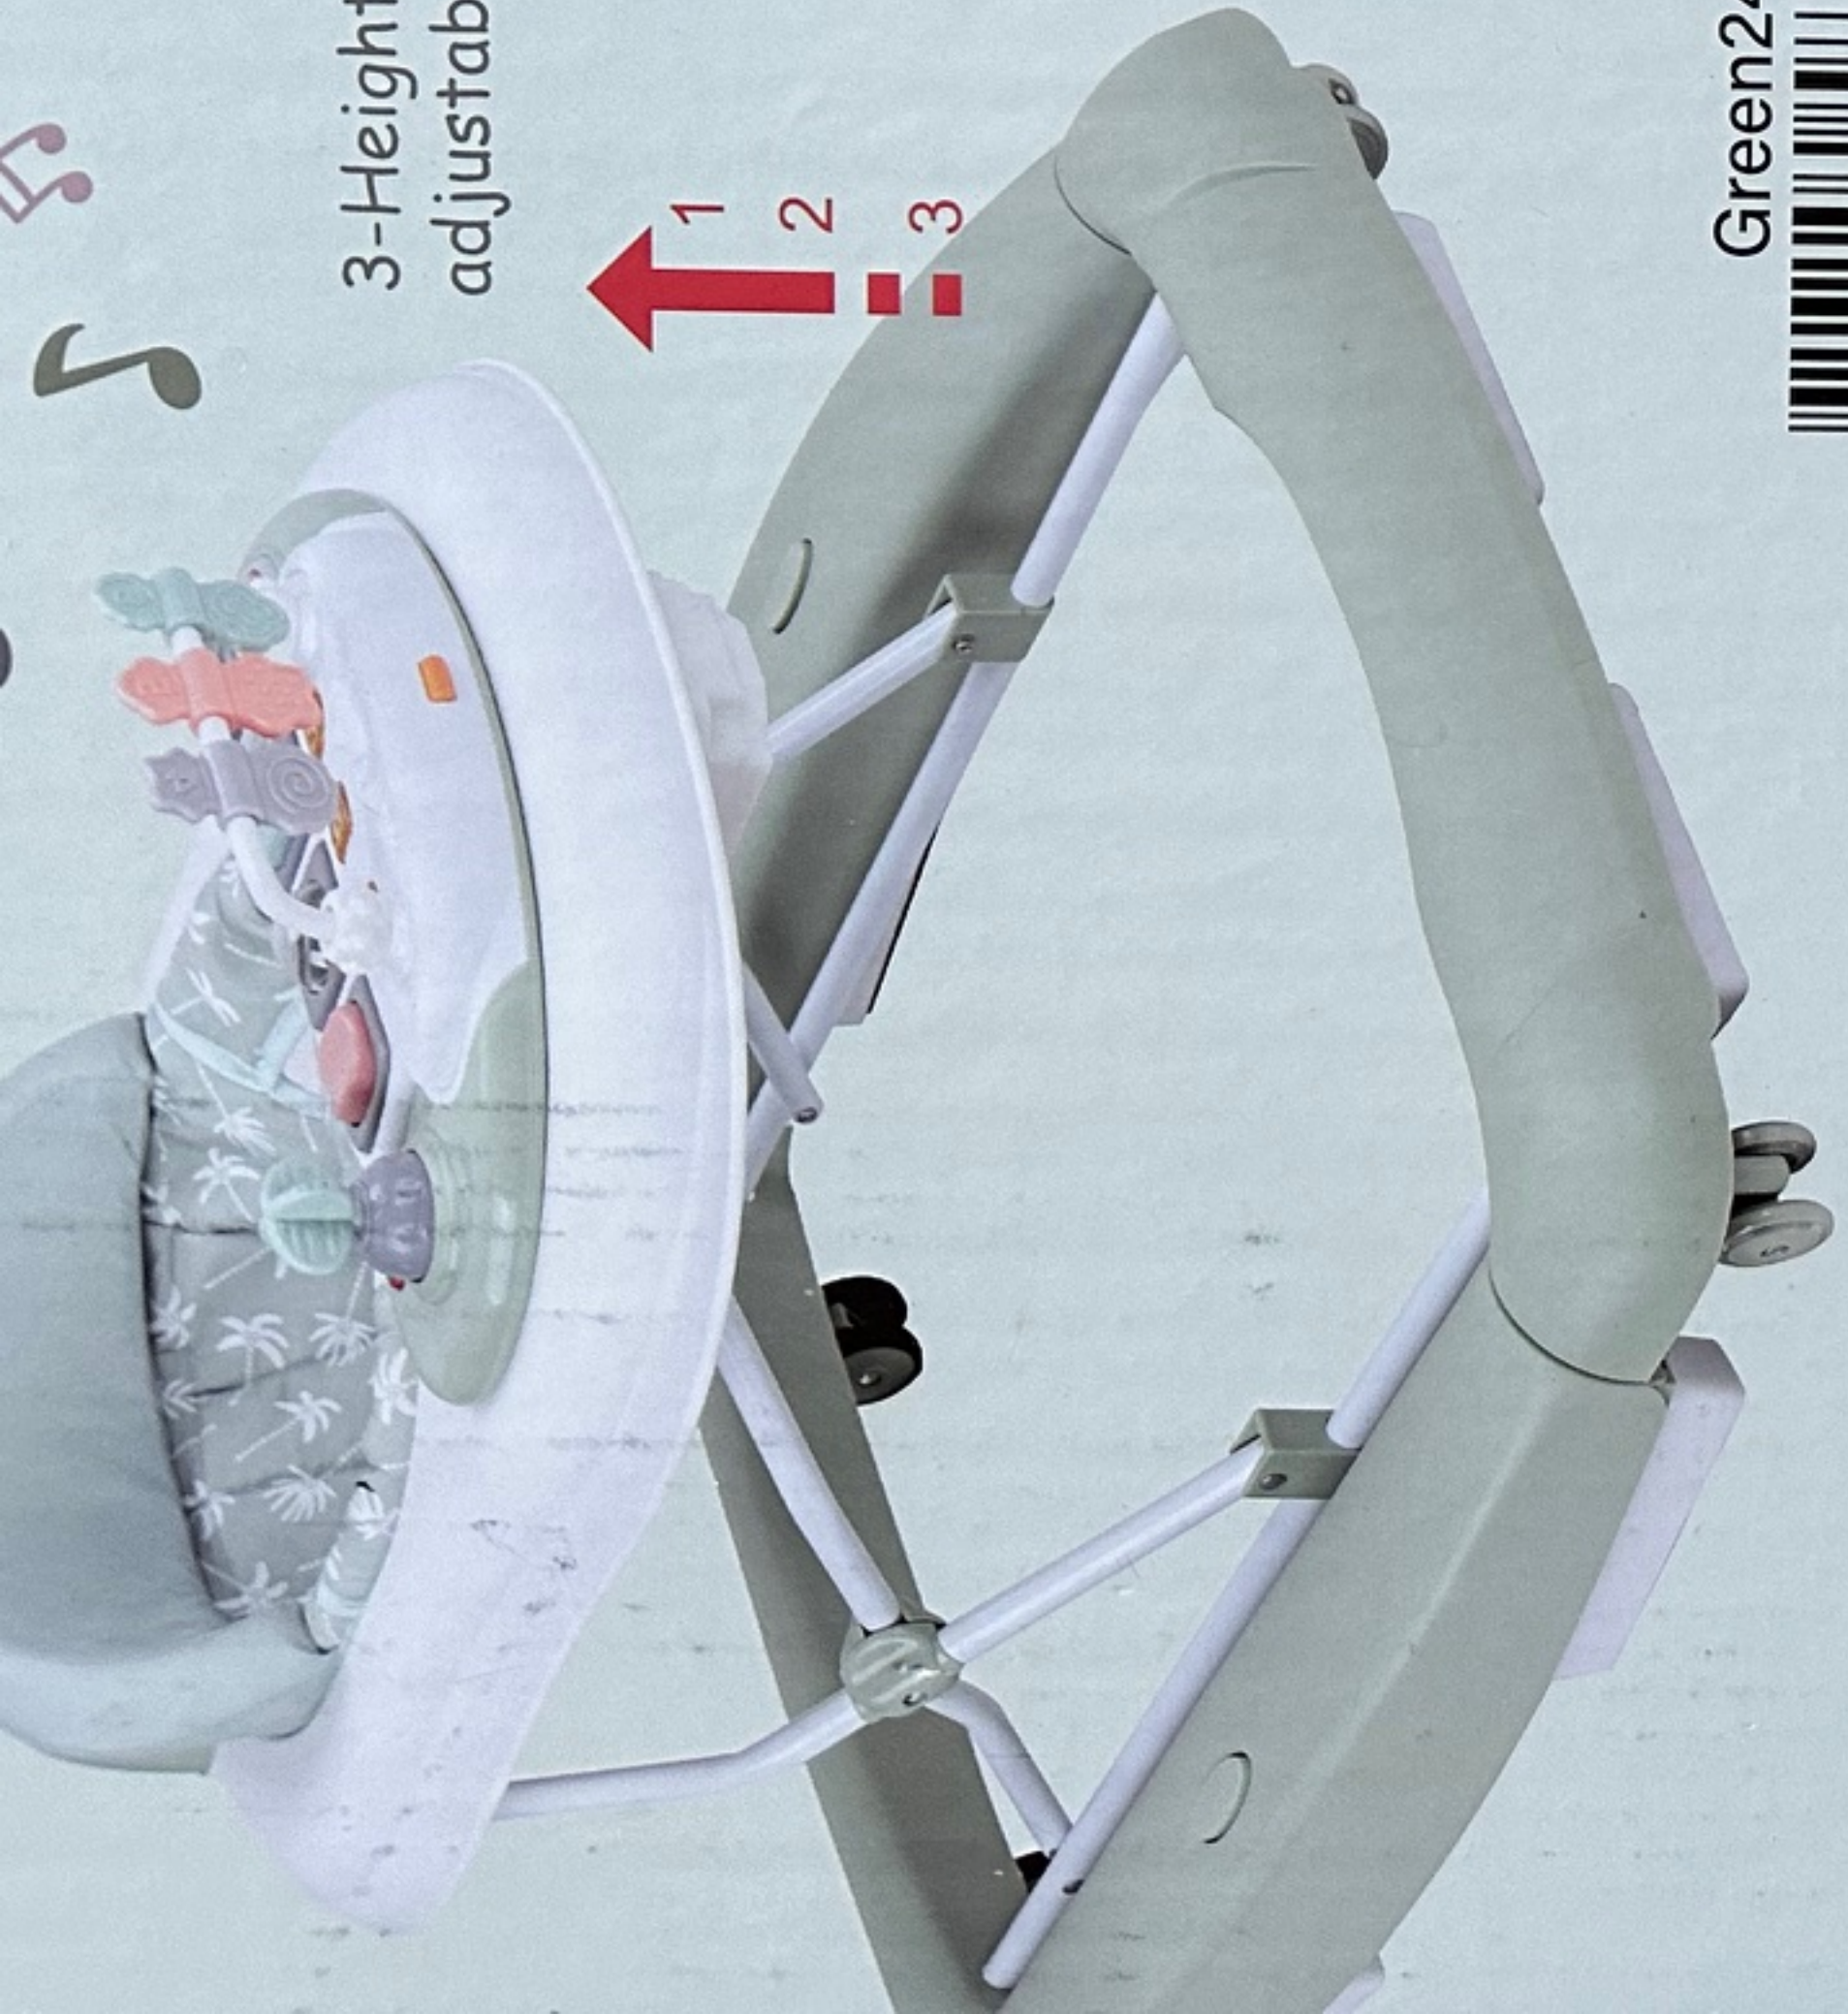

3-Heights adjustable

Green24

1(walker+rocker)base design, with detachable footstep
wheels and 2 rear grip wheels reduce movement to provide
more safety, brake pads to help prevent falls on stairs

CE

European standard
EN71-1-2-3
EN1273:2020