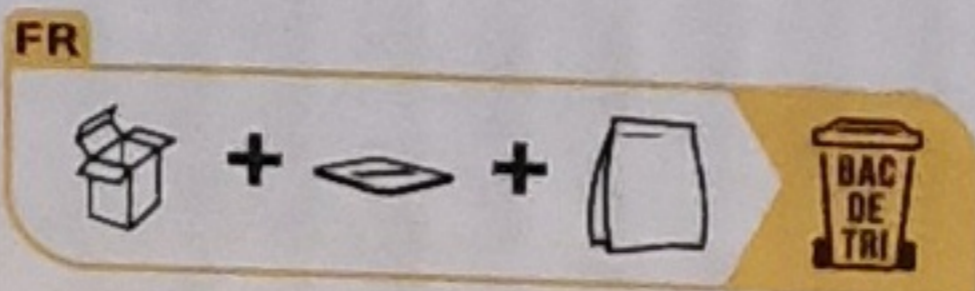

Model # LSW-46EU

Due to minor modifications, the product in this box may differ slightly from that pictured.

# HOUSEHOLD USE ONLY

Manufactured by Select Brands, Inc.  
Lenexa, KS 66219

MADE IN CHINA

**UK ONLY**

 <b>BOX</b>	 <b>TRAY</b>	<b>BAG</b> RECYCLE WITH BAGS AT LARGE SUPERMARKET
Recycle	Recycle	Don't recycle at home