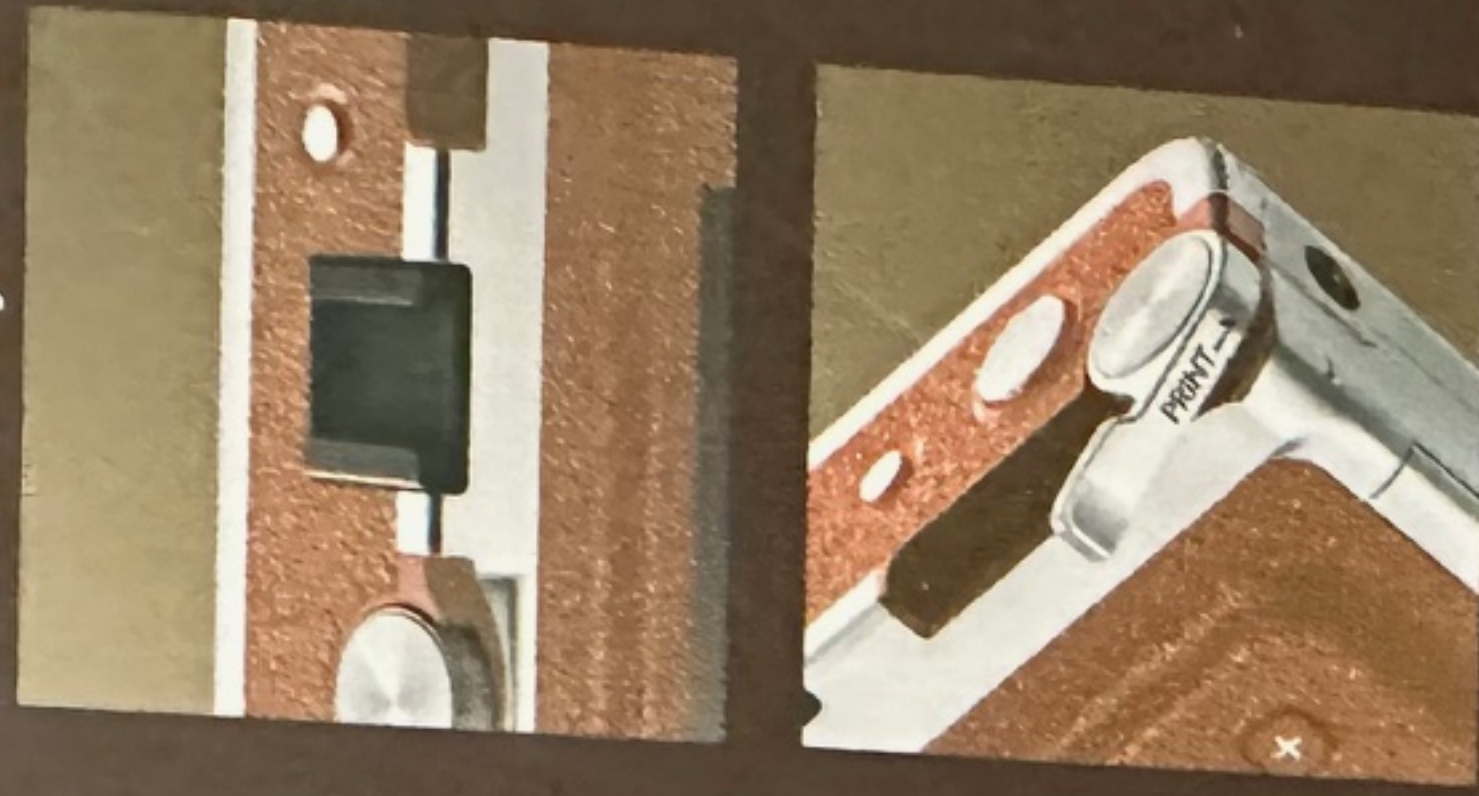

instax mini Evo

HYBRID INSTANT CAMERA

LCD Screen

Accessory Shoe

Print Lever

HIGH QUALITY PRINT

Choose the new 'INSTAX-Rich Mode' for richer colors. The highest INSTAX print quality to date.

DIRECT PRINT

Turn camera into printer. Send any shot from your smartphone to the camera, then hit print.

SAVE PRINTED IMAGES

Save your INSTAX framed images onto your smartphone.

REMOTE SHOOTING

Shoot pictures remotely by controlling the camera with your smartphone.