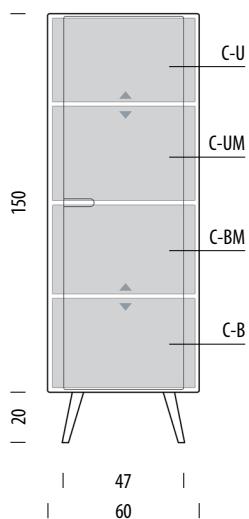

Ena cabinet 60 x 110

Body Solid oak, Fronts MDF

Basic info

Design	Salih Teskeredžić
Product size	W: 60, D: 42, H: 110
Packaging	W: 64, D: 46, H: 94
Volume	0,28 m ³
Net weight	34,6 kg
Gross weight	36,6 kg

Item no. 05F

Assembly 15 min / 2 persons

Internal storage	Width	Depth	Height
C-U	56	39	23-30
C-M	56	39	21-33
C-B	56	39	25-32

- ▲ Shelves indicated with triangle arrows are height-adjustable and removable.
- ▼

Ena cabinet 60 x 170

Body Solid oak, Fronts MDF

Basic info

Design	Salih Teskeredžić
Product size	W: 60, D: 42, H: 170
Packaging	W: 64, D: 46, H: 154
Volume	0,45 m ³
Net weight	50,3 kg
Gross weight	53,6 kg