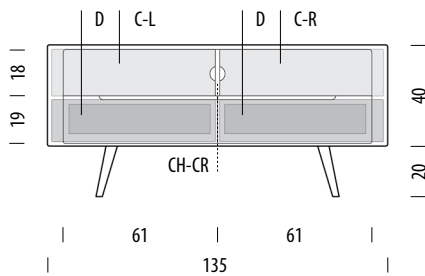

Basic info

Design	Salih Teskeredžić
Product size	W: 180, D: 42, H: 60
Packaging	W: 186, D: 46, H: 43,5
Volume	0,37 m ³
Net weight	48,2 kg
Gross weight	52 kg

Item no. 052

Assembly 15 min / 2 persons

Internal storage	Width	Depth	Height
C-L	58	39	36
D (each)	50	32	12
C-R	58	39	36

For other material options, please see the Available materials section at the end of the product sheet.

Ena TV sideboard 135

Body Solid oak, Fronts MDF

Basic info

Design Salih Teskeredžić

Product size W: 135, D: 42, H: 60

Packaging W: 141, D: 46, H: 43,5

Volume 0,28 m³

Net weight 43,6 kg

Gross weight 47,2 kg

Item no. 05A

Assembly 15 min / 2 persons

Internal storage	Width	Depth	Height
C-L	65	39	18
D (each)	56	32	12
C-R	65	39	18
CH-RC	Ø6		