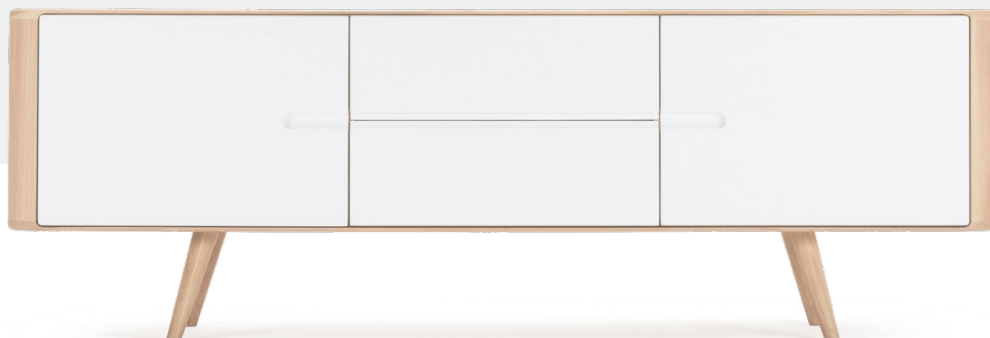

GAZZDA

Ena storage

Product sheet

design by
Salih Teskeredžić

Ena storage units

Product facts

Materials

Body	Solid oak
Finish	Hardwax oil
Fronts	MDF - White

Technical features

Structural frame

Storage unit's body, as well as all inside shelves and drawer boxes are made out of solid wood - oak, except the thin storage unit back panel and drawer bottom panels which are made of high-density fiberboard.