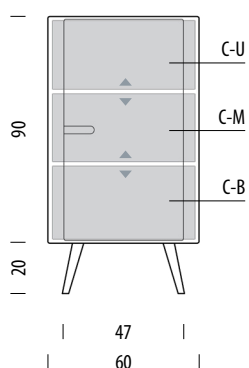

Ena dresser 180

Body Solid oak, Fronts MDF

Version: 7-1-2022

Basic info

Design Salih Teskeredžić

Product size W: 180, D: 42, H: 110

Packaging W: 186, D: 46, H: 94

Volume 0,80 m³

Net weight 94,7 kg

Gross weight 101,9 kg

Item no. 076

Assembly 15 min / 2 persons

Internal storage	Width	Depth	Height
C-U	59	39	23-30
C-M	59	39	21-33
C-B	59	39	25-32
D (each)	50	32	12

▲ Shelves indicated with triangle arrows are height-adjustable and removable.

Ena cabinet 60 x 110

Body Solid oak, Fronts MDF

Basic info

Design	Salih Teskeredžić
Product size	W: 60, D: 42, H: 110
Packaging	W: 64, D: 46, H: 94
Volume	0,28 m ³
Net weight	34,6 kg
Gross weight	36,6 kg