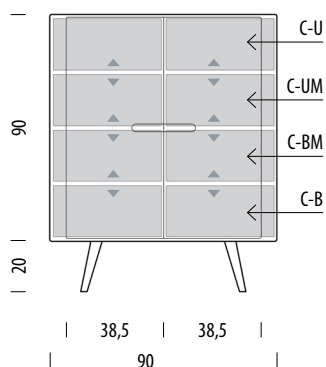

Ena cabinet 90 x 110

Body Solid oak, Fronts MDF

Basic info

Design	Salih Teskeredžić
Product size	W: 90, D: 42, H: 110
Packaging	W: 94, D: 46, H: 94
Volume	0,41 m³
Net weight	53,9 kg
Gross weight	56,4 kg

Item no. 05B

Assembly 15 min / 2 persons

Internal storage	Width	Depth	Height
C-U (each)	42	39	17-23,5
C-UM (each)	42	39	14-26,5
C-BM (each)	42	39	14-26,5
C-B (each)	42	39	17-23,5

- ▲ Shelves indicated with triangle arrows are height-adjustable and removable.