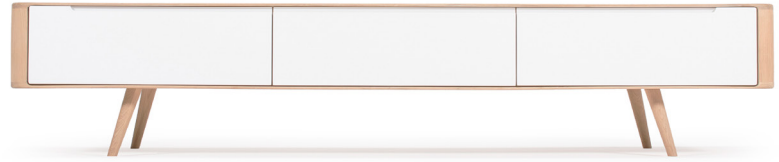

Ena lowboard 225 x 42

Body Solid oak, Fronts MDF

Basic info

Design Salih Teskeredžić

Product size W: 225, D: 42, H: 45

Packaging W: 232, D: 46, H: 28

Volume 0,30 m³

Net weight 40 kg

Gross weight 44,4 kg

Item no. 154

Assembly 15 min / 2 persons

Internal storage	Width	Depth	Height
D-L	65	32	15
C	69	39	21
D-R	65	32	15
CH-RC	Ø6		

Selected options

Body

Oiled Oak
1015
White oil

Front panels

MDF
White enamel
RAL 9010

Indicated materials and colours are selected by Gazzda as best-selling items and their lead time is shorter than of made-to-order options. Please consult the current price list or our customer service for the lead time of selected options.

For other material options, please see the Available materials section at the end of the product sheet.