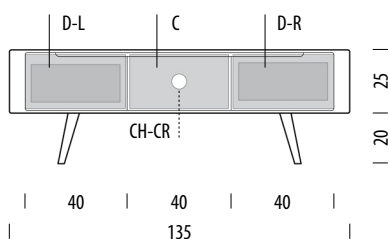

Shape	RC - Rectangular
	CR - Circular

e.g. C-UR | Compartment - upper right
D-BL | Drawer - bottom left
CH-RC | Cable hole - rectangular

Shelves Shelves indicated with triangle arrows are height-adjustable and removable.

Ena lowboard 135 x 42

Body Solid oak, Fronts MDF

Version: 7-1-2022

Basic info

Design Salih Teskeredžić

Product size W: 135, D: 42, H: 45

Packaging W: 142, D: 46, H: 28

Volume 0,18 m³

Net weight 26,3 kg

Gross weight 28,9 kg

Item no. 152

Assembly 15 min / 2 persons

Internal storage	Width	Depth	Height
D-L	35	32	15
C	39	39	21
D-R	35	32	15
CH-RC	Ø6		

Ena lowboard 135 x 55

Body Solid oak, Fronts MDF

Version: 7-1-2022

Basic info

Design Salih Teskeredžić

Product size W: 135, D: 55, H: 45

Packaging W: 142, D: 59, H: 28

Volume 0,23 m³

Net weight 33,5 kg

Gross weight 36,6 kg