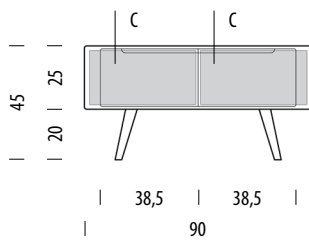

Ena storage bench

Base Solid oak, Fronts MDF

Version: 7-1-2022

Basic info

Design Salih Teskeredžić

Product size W: 90, D: 42, H: 45

Packaging W: 96, D: 46, H: 28

Volume 0,12 m³

Net weight 19 kg

Gross weight 21,5 kg

Item no. 07E

Assembly 15 min / 2 persons

Internal storage	Width	Depth	Height
C	42	39	21