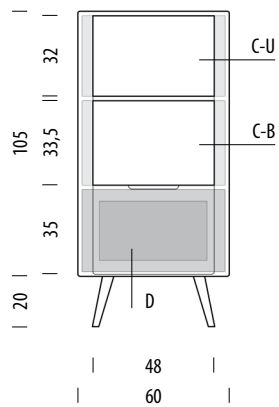

Ena cabinet 90 x 170

Body Solid oak, Fronts MDF

Basic info

Design	Salih Teskeredžić
Product size	W: 90, D: 42, H: 170
Packaging	W: 94, D: 46, H: 154
Volume	0,67 m ³
Net weight	73,4 kg
Gross weight	80,1 kg

Item no. 05D

Assembly 15 min / 2 persons

Internal storage	Width	Depth	Height
C-U (each)	42	39	30-36
C-UM (each)	42	39	34-40
C-BM (each)	42	39	32-38
C-B (each)	42	39	32-38

▲ Shelves indicated with triangle arrows are height-adjustable and removable.

Ena shelf 125

Body Solid oak, Fronts MDF

Version: 7-1-2022

Basic info

Design	Salih Teskeredžić
Product size	W: 60, D: 42, H: 125
Packaging	W: 64, D: 46, H: 109
Volume	0,32 m ³
Net weight	38 kg
Gross weight	41,5 kg

Item no. 063

Assembly 15 min / 2 persons

Internal storage	Width	Depth	Height
C-U	56	39	32
C-B	56	39	33,5
D	42	31	24

Ena shelf 196

Body Solid oak, Fronts MDF

Basic info

Design	Salih Teskeredžić
Product size	W: 60, D: 42, H: 196
Packaging	W: 64, D: 46, H: 180
Volume	0,53 m ³
Net weight	54,5 kg
Gross weight	58,5 kg