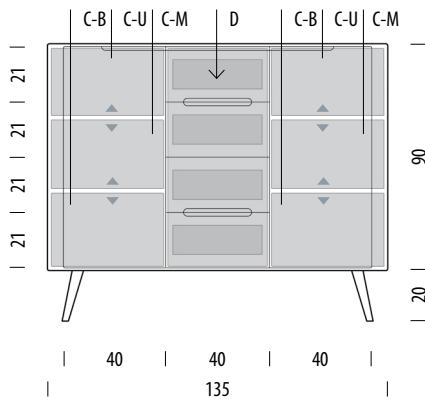

Body Solid oak, Fronts MDF

Basic info

Design Salih Teskeredžić

Product size W: 135, D: 42, H: 110

Packaging W: 141, D: 46, H: 94

Volume 0,61 m³

Net weight 78,8 kg

Gross weight 84,7 kg

Item no. 075

Assembly 15 min / 2 persons

Internal storage	Width	Depth	Height
C-U	44	39	23-30
C-M	44	39	21-33
C-B	44	39	25-32
D (each)	35	32	12

▲ Shelves indicated with triangle arrows are height-adjustable and removable.