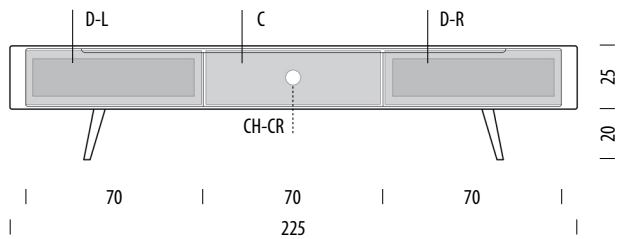

Ena lowboard 225 x 55

Body Solid oak, Fronts MDF

Version: 7-1-2022

Basic info

Design Salih Teskeredžić

Product size W: 225, D: 55, H: 45

Packaging W: 232, D: 59, H: 28

Volume 0,38 m³

Net weight 51,3 kg

Gross weight 55,7 kg

Item no. 159

Assembly 15 min / 2 persons

Internal storage	Width	Depth	Height
D-L	65	42	15
C	69	52	21
D-R	65	42	15
CH-RC	Ø6