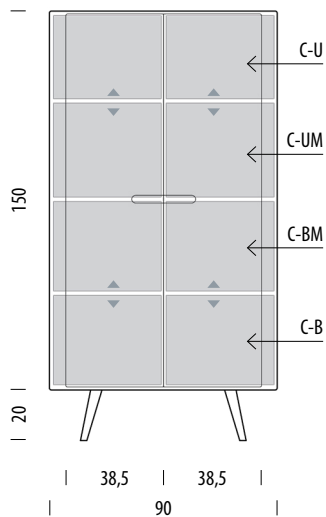

Ena cabinet 90 x 110

Body Solid oak, Fronts MDF

Basic info

Design	Salih Teskeredžić
Product size	W: 90, D: 42, H: 110
Packaging	W: 94, D: 46, H: 94
Volume	0,41 m ³
Net weight	53,9 kg
Gross weight	56,4 kg

Item no. 05B

Assembly 15 min / 2 persons

Internal storage	Width	Depth	Height
C-U (each)	42	39	17-23,5
C-UM (each)	42	39	14-26,5
C-BM (each)	42	39	14-26,5
C-B (each)	42	39	17-23,5

- ▲ Shelves indicated with triangle arrows are height-adjustable and removable.

Ena cabinet 90 x 170

Body Solid oak, Fronts MDF

Basic info

Design	Salih Teskeredžić
Product size	W: 90, D: 42, H: 170
Packaging	W: 94, D: 46, H: 154
Volume	0,67 m ³
Net weight	73,4 kg
Gross weight	80,1 kg