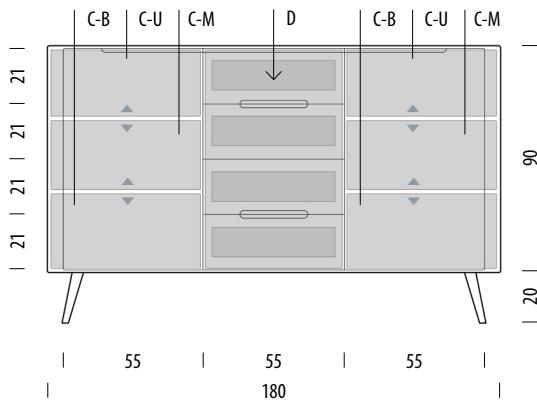

Item no. 075

Assembly 15 min / 2 persons

Internal storage	Width	Depth	Height
C-U	44	39	23-30
C-M	44	39	21-33
C-B	44	39	25-32
D (each)	35	32	12

▲ Shelves indicated with triangle arrows are height-adjustable and removable.

Ena dresser 180

Body Solid oak, Fronts MDF

Version: 7-1-2022

Basic info

Design Salih Teskeredžić

Product size W: 180, D: 42, H: 110

Packaging W: 186, D: 46, H: 94

Volume 0,80 m³

Net weight 94,7 kg

Gross weight 101,9 kg

Item no. 076

Assembly 15 min / 2 persons

Internal storage	Width	Depth	Height
C-U	59	39	23-30
C-M	59	39	21-33
C-B	59	39	25-32
D (each)	50	32	12

▲ Shelves indicated with triangle arrows are height-adjustable and removable.