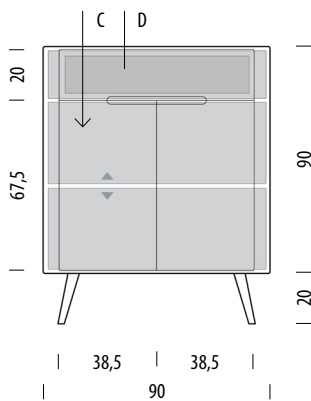

Item no. 073

Assembly 20 min / 2 persons

Internal storage	Width	Depth	Height
D (each)	102	32	11

Ena shoe cabinet

Body Solid oak, Fronts MDF

Basic info

Design	Salih Teskeredžić
Product size	W: 90, D: 35, H: 110
Packaging	W: 94, D: 39, H: 94
Volume	0,35 m ³
Net weight	49,5 kg
Gross weight	53,3 kg

Item no. 07D

Assembly 15 min / 2 persons

Internal storage	Width	Depth	Height
D	73	27	10
C-U / C-BM	86	32	15>10
C-UM / C-B	82	32	13<22

Ena dresser 90

Body Solid oak, Fronts MDF

Version: 7-1-2022

Basic info

Design	Salih Teskeredžić
Product size	W: 90, D: 42, H: 110
Packaging	W: 94, D: 46, H: 94
Volume	0,41 m ³
Net weight	52,8 kg
Gross weight	56,4 kg

Item no. 074

Assembly 15 min / 2 persons

Internal storage	Width	Depth	Height
D	73	32	15
C (each)	86	39	29-35

- ▲ Shelves indicated with triangle arrows are height-adjustable and removable.
- ▼

Ena dresser 135

Body Solid oak, Fronts MDF

Basic info

Design Salih Teskeredžić

Product size W: 135, D: 42, H: 110

Packaging W: 141, D: 46, H: 94

Volume 0,61 m³

Net weight 78,8 kg

Gross weight 84,7 kg