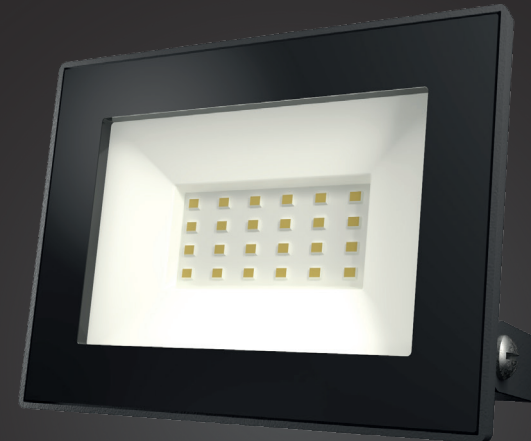

20W

内径: L130*W110*H26mm

Lumos LED Fluter - Projecteur à LED Lumos
HOFTRONIC™
LUMOS LED FLOODLIGHT

HOFTRONIC™ LUMOS LED FLOODLIGHT

INPUT POWER
200-240V ~ 50/60Hz

CRI CRI
>70Ra

WATTS
20 Watt

PF POWER FACTOR
>0.9

BEAM ANGLE
110°

LIFESPAN
25.000 hours

IK RATING
IK05

DIMENSIONS
L124 X W23 X H106 mm

OPERATING TEMPERATURE
-20°C ~ 40°C

MATERIAL
Aluminum

- SV Lumos LED strålkastare
- DA Lumos LED projektorlampe
- NN Lumos LED-flömlýs
- FI Lumos LED-valonheitin
- ES Projector LED Lumos
- PT Holofote LED Lumos
- IT Proiettore LED Lumos
- PL Lumos LED Floodlight
- EN Lumos LED Floodlight
- NL Lumos LED breedstraler
- DE Lumos LED Fluter
- FR Projecteur à LED Lumos

HOFTRONIC™

IP65
Rating

2 Year
Warranty

LUMOS LED FLOODLIGHT

Lumos LED Fluter
Projecteur à LED Lumos

1770 Lumen - 20W - LED - Δ110°
4000K Neutral White - 200-240V ~ 50/60Hz

HOFTRONIC™
LUMOS LED FLOODLIGHT

SKU 2702625