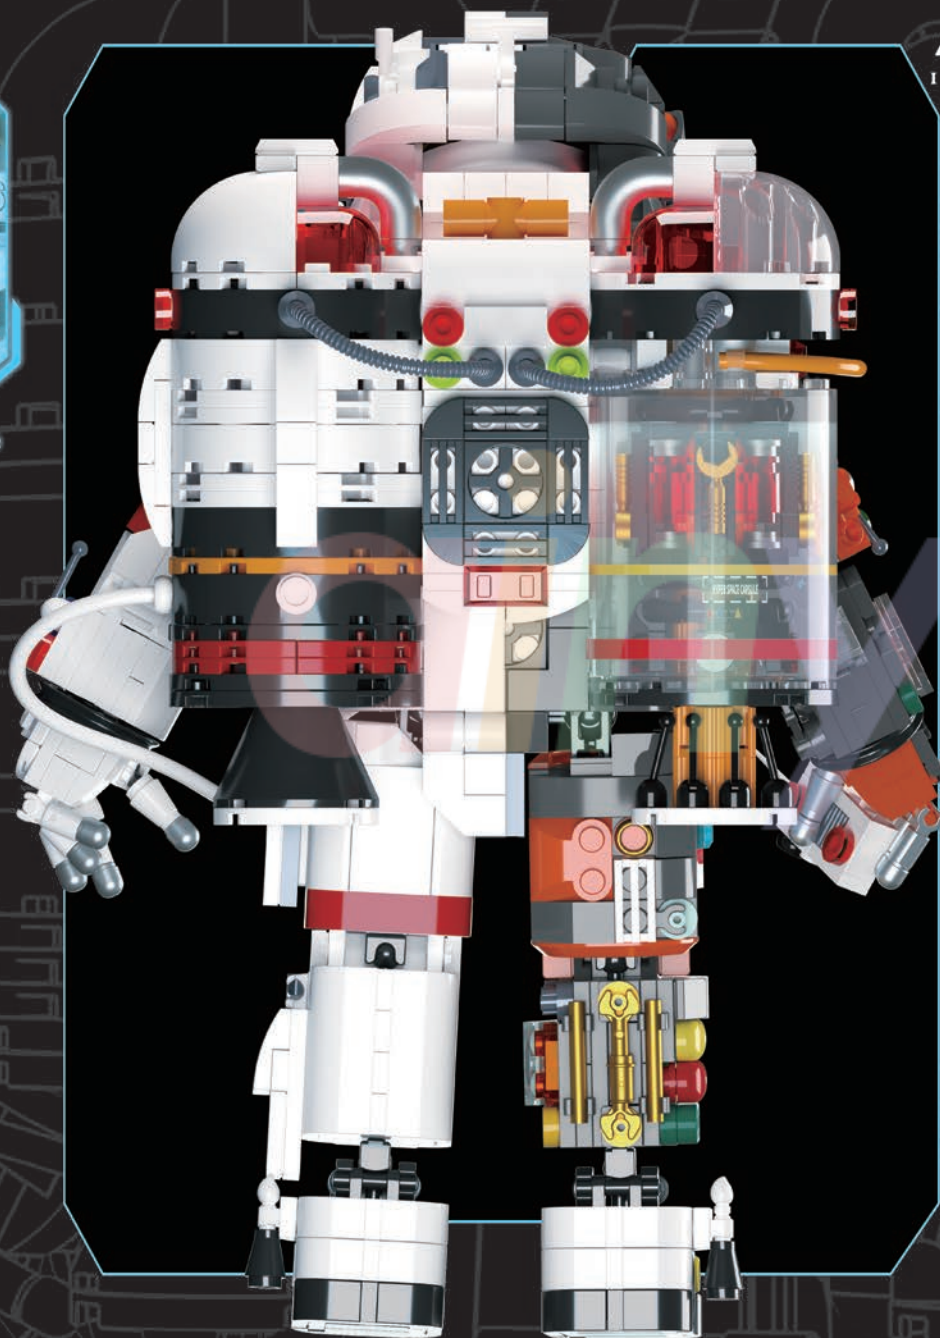

INTERSTELLAR
MIGRATION

NO. 01

INTERSTELLAR
計劃
PROGRAM

ASTRONAUT 宇航员

INTERSTELLAR MIGRATION PROGRAM

INTERSTELLAR
MIGRATION

ROBOT
01

THE SPACESUIT IS MADE OF HARD AND LIGHT SPECIAL MATERIALS, WHICH PROTECTS THE WEARER FROM RADIATION, MOON DUST AND MICRO METEOROID. THE BACKPACK BEHIND IS INTEGRATED WITH OXYGEN CYLINDER, WATER PURIFICATION DEVICE, WATER SUBLIMATOR, FLUID SYSTEM, ETC., WHICH CAN PROVIDE LONG-TERM LIFE SAFETY AND ERGONOMIC GUARANTEE FOR ASTRONAUTS EXTRA-VEHICULAR ACTIVITY.

ASTRONAUT 宇航员

INTERSTELLAR MIGRATION PROGRAM

INTERSTELLAR
MIGRATION

核反应堆扭动发光
TORSION LUMINESCENCE OF NUCLEAR REACTOR

快拆式底座
QUICK DETACHABLE BASE

硬核半身透视
HARD CORE HALF BODY PERSPECTIVE

带有 ✦ 均为夜光件

1:1 标签长度比较