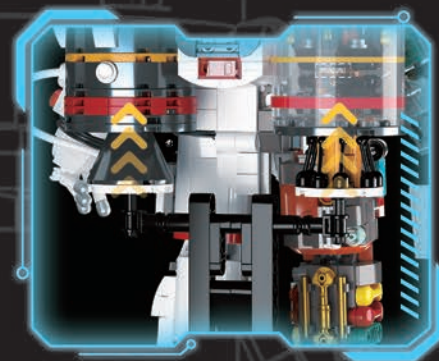

快拆式底座
QUICK DETACHABLE BASE