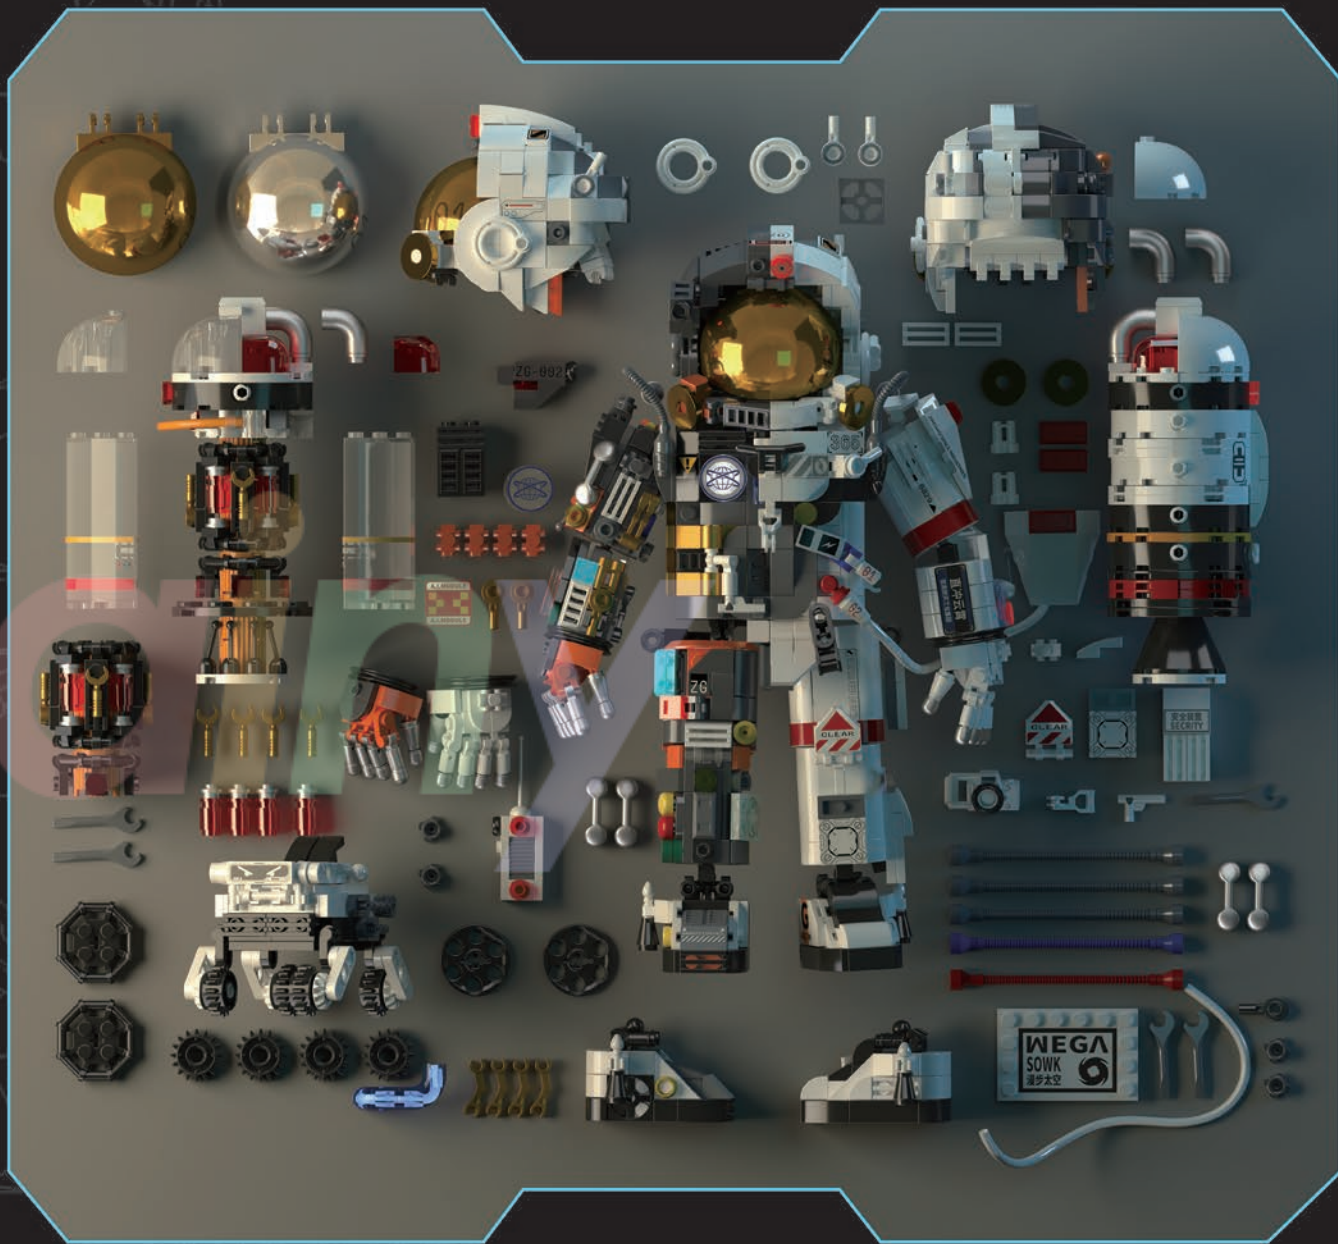

ASTRONAUT 宇航员
INTERSTELLAR MIGRATION PROGRAM

INTERSTELLAR
MIGRATION