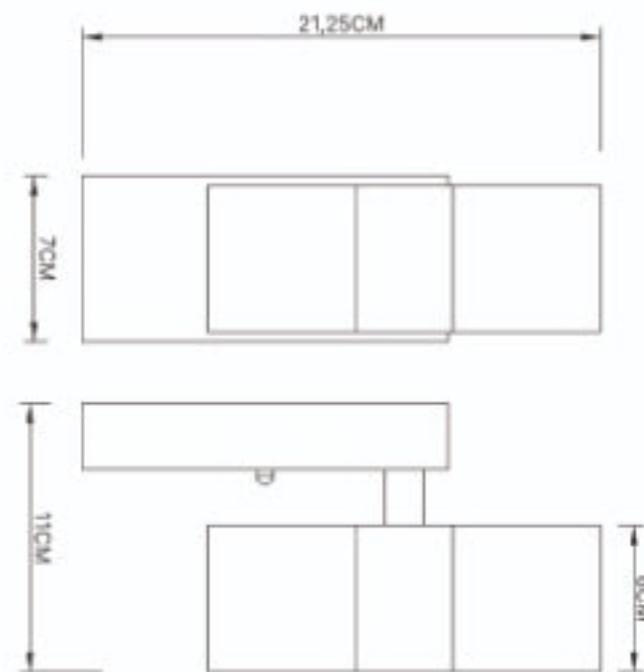

PEDRO

LN8000000C20366S1

Excluded

- Black
- 2x GU10 (excl.)
- Max. 35W
- 220-240V~60Hz

www.olucia.com
Made in China

Outdoor

2 YEAR WARRANTY
www.olucia.com/warranty

Olucia