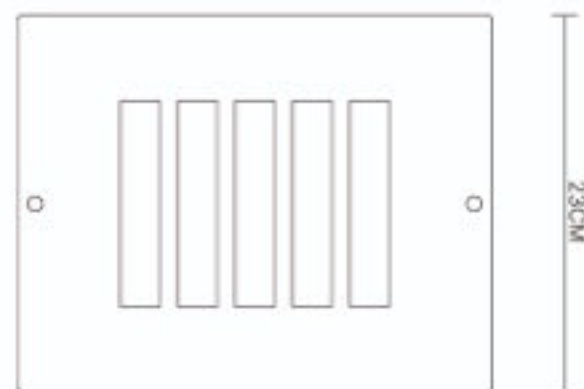

MANUEL

LN800000C00006

29CM

- Nickel
- 1x E27 (excl.)
- Max. 40W
- 220-240V~60Hz

www.olucia.com
Made in China

Outdoor

Olucia
Kernreactorstraat 17
3903 LG Veenendaal
The Netherlands

2 YEAR WARRANTY
www.olucia.com/warranty