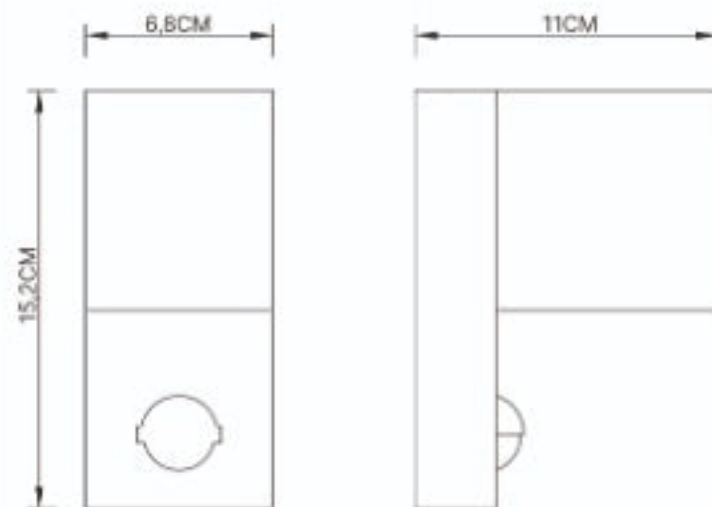

CORINA

1140026

CE

IP
54

- Black
- 1x GU10 (excl.)
- Max. 35W
- 220-240V~60Hz

www.olucia.com
Made in China

Outdoor

2 YEAR WARRANTY
www.olucia.com/warranty