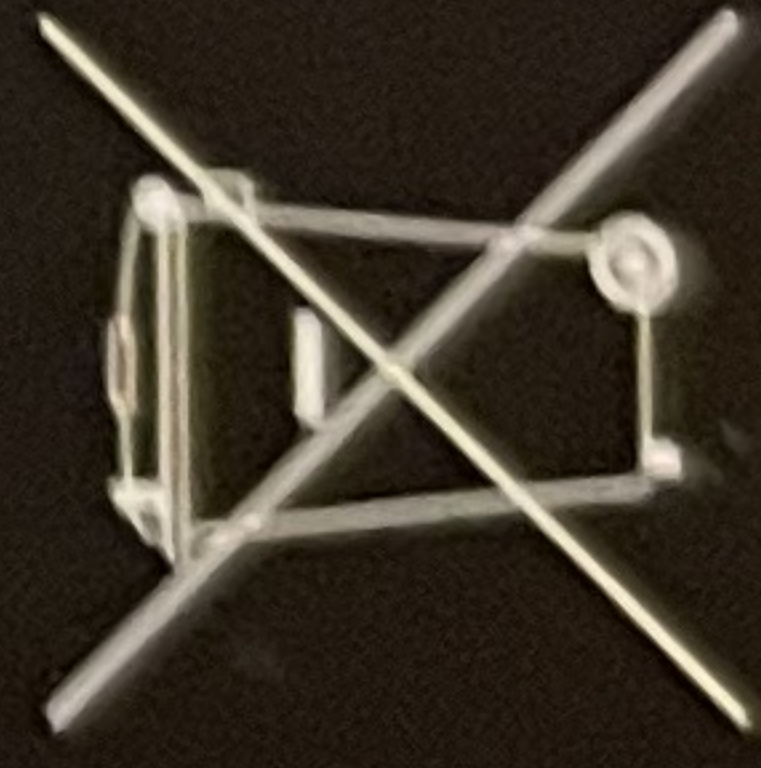

**LED
BE**

**INFLATABLE USE, DO NOT OVER INFLATE.
AUTOMATIC CHARGING IN THE SUN.
ONCE CHARGED, LED LIGHT AUTOMATICALLY
ILLUMINATE IN DARKNESS AND AUTOMATIC
COLOR GRADIENT.
DEFLATE AND FOLD TO STORE.**

TING

**FOR BEST RESULTS: PLACE IN BRIGHT SUN
FOR 8-10 HOURS, DO NOT OVER-INFLATE TO
ATTEMPT TO REMOVE WRINKLES, WRINKLES
FADE AFTER ONE DAY. IN COLD WEATHER YOU
MAY NEED TO RE-INFLATE GLOBE**

**PLEASE
RECYCLE**

**UK
CA**