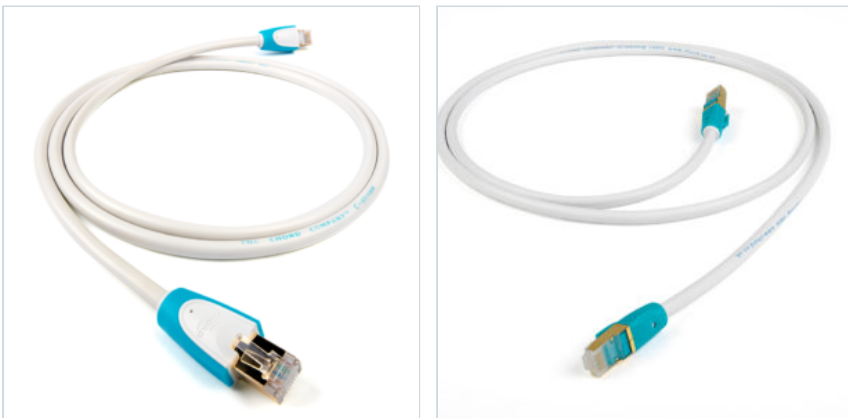

New slim connector version (designed for maximum compatibility) is now available in 1.5m lengths

---

Installation

This cable has been designed to carry high-quality sound data. To obtain the best results from this cable, please follow these instructions:

- Switch off all equipment before fitting or removing cables.
- Avoid touching the contact areas of the plug.
- Route the cable away from power cables.
- Test for compatibility with the equipment you wish to connect before installing cable in walls, floors etc.

Direction

Look for a black dot on one of the RJ45 connectors. For best sound quality, the plug with the black dot should be connected to the source. If using the cable to connect an audio streamer to a router the plug with the black dot should be connected to the router.

Declaration of Performance (CPR compliance) certificates available here (PDF)

Need to know more? Ask The
Cable Doctor

Find your nearest dealer

Find a dealer