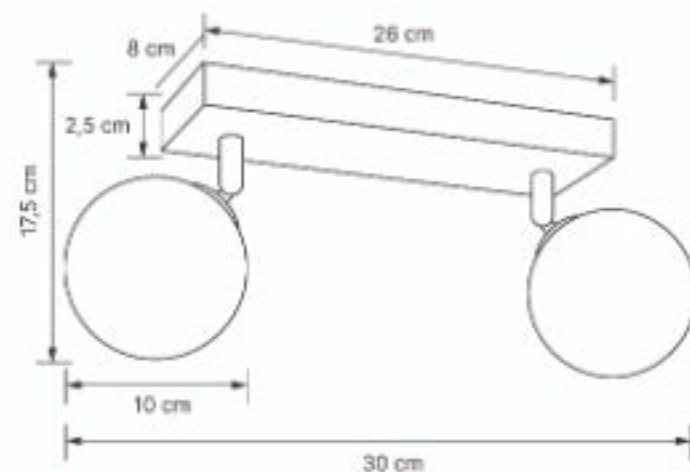

AMER

1230037

CE

Excluded

IP
44

- Black
- 2 x G9 (excl.)
- Max. 25W
- 220-240V~60Hz

www.olucia.com
Made in China

Bathroom