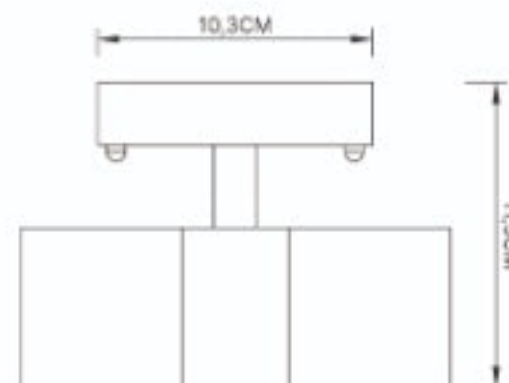

# ABRAM

1140032

Excluded

- Black
- 2x GU10 (excl.)
- Max. 35W
- 220-240V~60Hz

[www.olucia.com](http://www.olucia.com)  
Made in China

Outdoor

Olucia  
Kernreactorstraat 17  
3903 LG Veenendaal  
The Netherlands