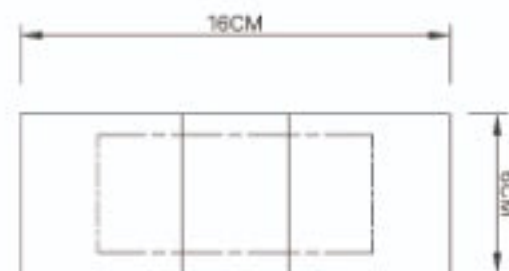

# ABRAM

1140032

Excluded

- Black
- 2x GU10 (excl.)
- Max. 35W
- 220-240V~60Hz

[www.olucia.com](http://www.olucia.com)  
Made in China

Outdoor

Olucia  
Kernreactorstraat 17  
3903 LG Veenendaal  
The Netherlands