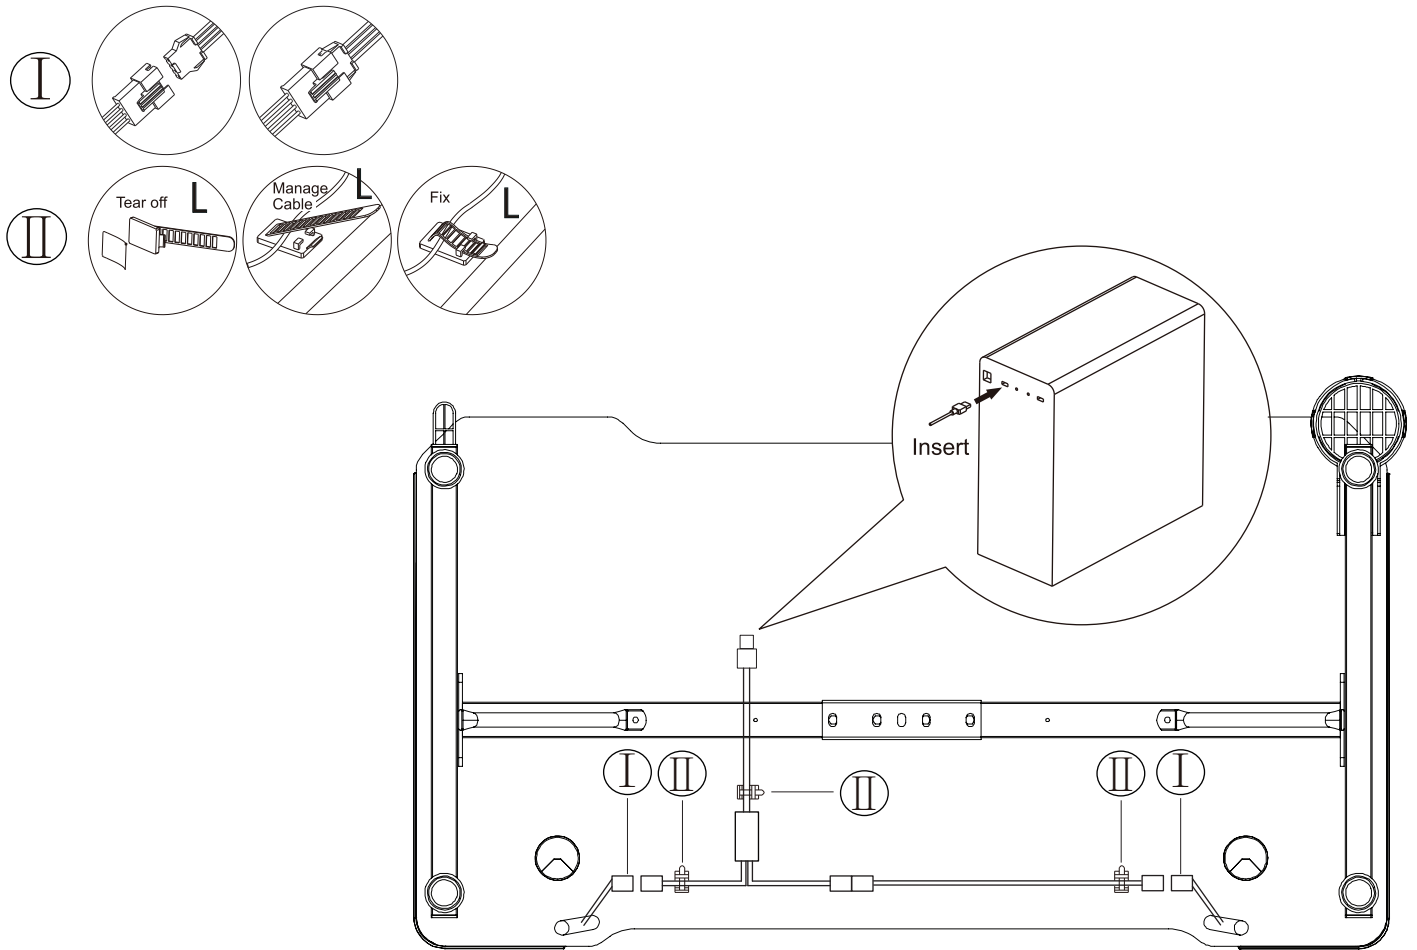

For The Win Gaming Desk | Z-Leg - 120 cm

Manual

A  x1	B  x1	C  x1	D  x2	E  x1				
F1  x1	F2  x1	G  x1	H  x1	I  x1				
J  x2	K  x1	L  x3	M  x1					
1 M8x40  x4	2 M6x16  x12	3 M8x12  x4	4 M6x20  x2	5 M4x16  x6	6 M4x30  x2	7 M6x10  x4	8 M6x10  x1	9 M6x10  x1

Step 1

Step 2

Step 3

Step 4

① 4 pcs	⑥ 2 pcs
⑧ 1 pc	⑨ 1 pc

Step 5

③ 4 pcs	④ 2 pcs	⑨ 1 pc
------------	------------	-----------

Step 6

⑤ 6 pcs	⑨ 1 pc
------------	-----------

Step 7

Step 8