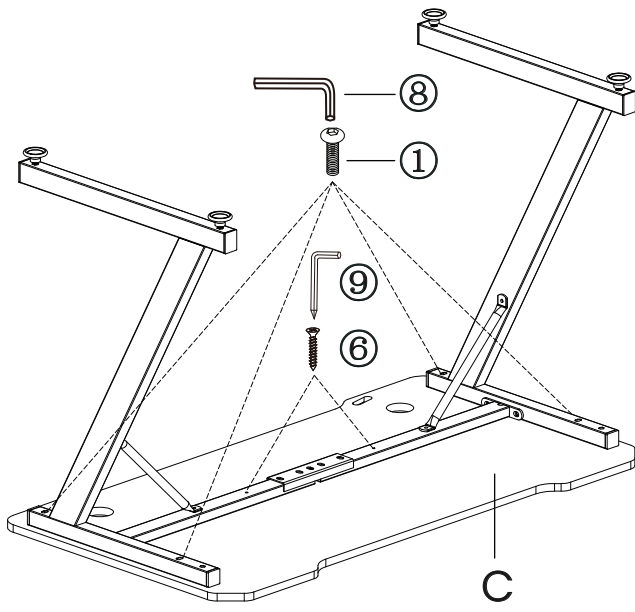

For The Win Gaming Desk | Z-Leg - 120 cm

Manual

A  x1	B  x1	C  x1	D  x2	E  x1				
F1  x1	F2  x1	G  x1	H  x1	I  x1				
J  x2	K  x1	L  x3	M  x1					
1 M8x40  x4	2 M6x16  x12	3 M8x12  x4	4 M6x20  x2	5 M4x16  x6	6 M4x30  x2	7 M6x10  x4	8 M6x10  x1	9 M6x10  x1

Step 1

Step 2

Step 3

Step 4

① 4 pcs	⑥ 2 pcs
⑧ 1 pc	⑨ 1 pc

Step 5

③ 4 pcs	④ 2 pcs	⑨ 1 pc
------------	------------	-----------

Step 6

⑤ 6 pcs	⑨ 1 pc
------------	-----------

Step 7

Step 8