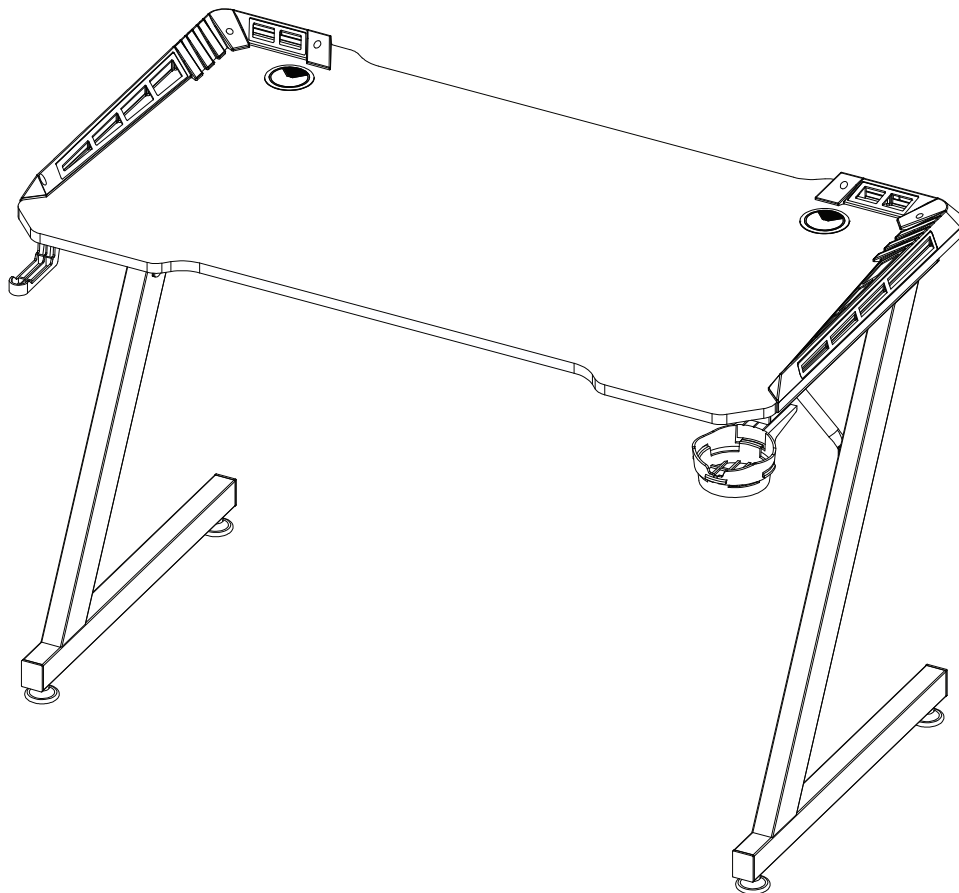

For The Win Gaming Desk | Z-Leg - 120 cm

Manual

A  x1	B  x1	C  x1	D  x2	E  x1				
F1  x1	F2  x1	G  x1	H  x1	I  x1				
J  x2	K  x1	L  x3	M  x1					
1 M8x40  x4	2 M6x16  x12	3 M8x12  x4	4 M6x20  x2	5 M4x16  x6	6 M4x30  x2	7 M6x10  x4	8 M6x10  x1	9 M6x10  x1

Step 1

Step 2

Step 3

Step 4

① 4 pcs	⑥ 2 pcs
⑧ 1 pc	⑨ 1 pc

Step 5

③ 4 pcs	④ 2 pcs	⑨ 1 pc
------------	------------	-----------

Step 6