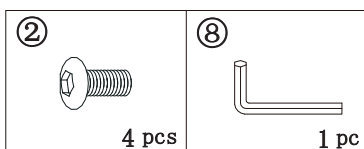

For The Win Gaming Desk | Z-Leg - 120 cm

Manual

A  x1	B  x1	C  x1	D  x2	E  x1				
F1  x1	F2  x1	G  x1	H  x1	I  x1				
J  x2	K  x1	L  x3	M  x1					
1 M8x40  x4	2 M6x16  x12	3 M8x12  x4	4 M6x20  x2	5 M4x16  x6	6 M4x30  x2	7 M6x10  x4	8 M6x10  x1	9 M6x10  x1

Step 1

Step 2

Step 3

Step 4

① 4 pcs	⑥ 2 pcs
⑧ 1 pc	⑨ 1 pc

Step 5

③ 4 pcs	④ 2 pcs	⑨ 1 pc
------------	------------	-----------

Step 6