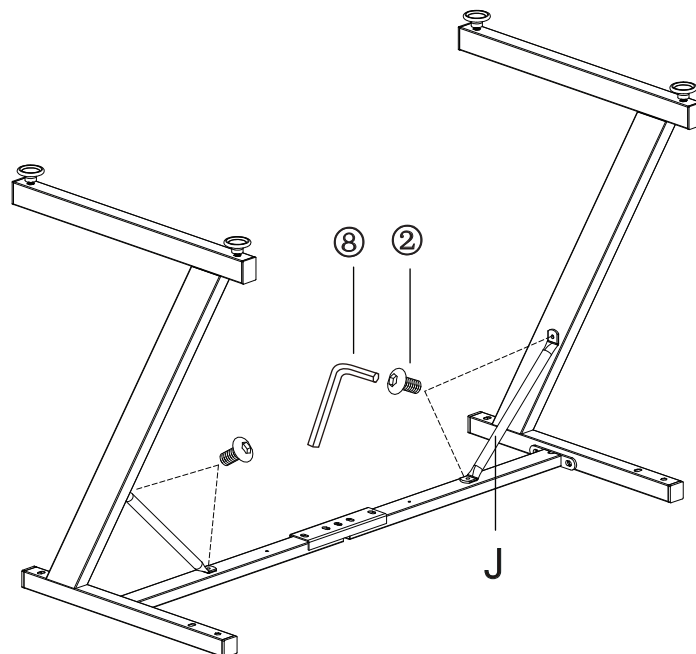

For The Win Gaming Desk | Z-Leg - 120 cm

Manual

A  x1	B  x1	C  x1	D  x2	E  x1				
F1  x1	F2  x1	G  x1	H  x1	I  x1				
J  x2	K  x1	L  x3	M  x1					
1 M8x40  x4	2 M6x16  x12	3 M8x12  x4	4 M6x20  x2	5 M4x16  x6	6 M4x30  x2	7 M6x10  x4	8 M6x10  x1	9 M6x10  x1

Step 1

Step 2

Step 3

Step 4

① 4 pcs	⑥ 2 pcs
⑧ 1 pc	⑨ 1 pc

Step 5

③ 4 pcs	④ 2 pcs	⑨ 1 pc
------------	------------	-----------

Step 6