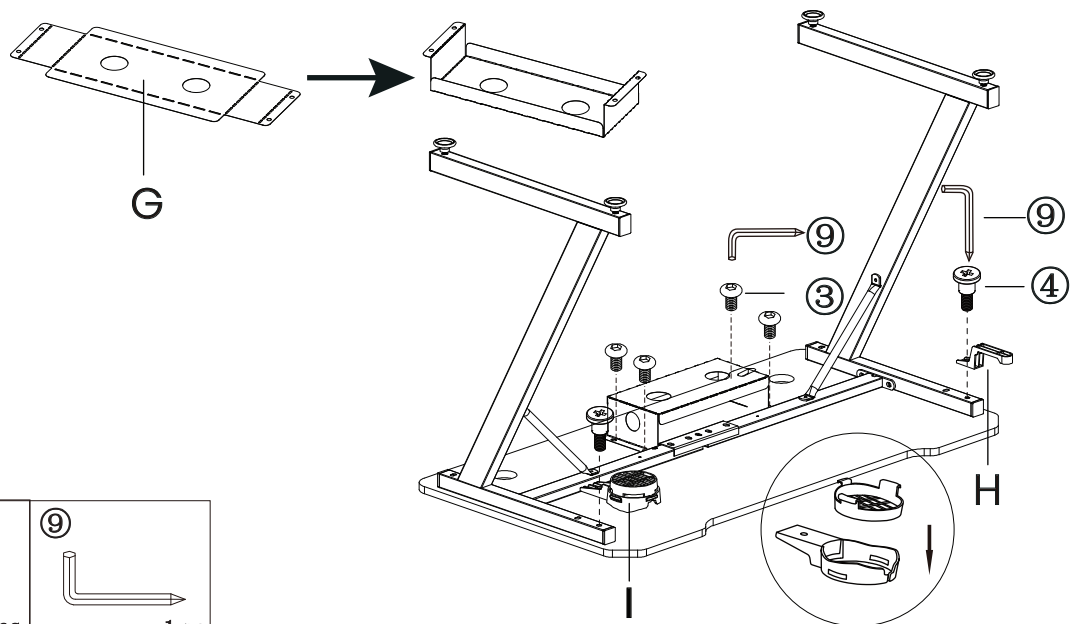

For The Win Gaming Desk | Z-Leg - 120 cm

Manual

A  x1	B  x1	C  x1	D  x2	E  x1				
F1  x1	F2  x1	G  x1	H  x1	I  x1				
J  x2	K  x1	L  x3	M  x1					
1 M8x40  x4	2 M6x16  x12	3 M8x12  x4	4 M6x20  x2	5 M4x16  x6	6 M4x30  x2	7 M6x10  x4	8 M6x10  x1	9 M6x10  x1

Step 1

Step 2

Step 3

Step 4

① 4 pcs	⑥ 2 pcs
⑧ 1 pc	⑨ 1 pc

Step 5

③ 4 pcs	④ 2 pcs	⑨ 1 pc
------------	------------	-----------

Step 6