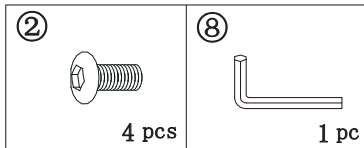

For The Win Gaming Desk | Z-Leg - 120 cm

Manual

A  x1	B  x1	C  x1	D  x2	E  x1				
F1  x1	F2  x1	G  x1	H  x1	I  x1				
J  x2	K  x1	L  x3	M  x1					
1 M8x40  x4	2 M6x16  x12	3 M8x12  x4	4 M6x20  x2	5 M4x16  x6	6 M4x30  x2	7 M6x10  x4	8 M6x10  x1	9 M6x10  x1

Step 1

Step 2

Step 3

Step 4

① 4 pcs	⑥ 2 pcs
⑧ 1 pc	⑨ 1 pc

Step 5

③ 4 pcs	④ 2 pcs	⑨ 1 pc
------------	------------	-----------

Step 6