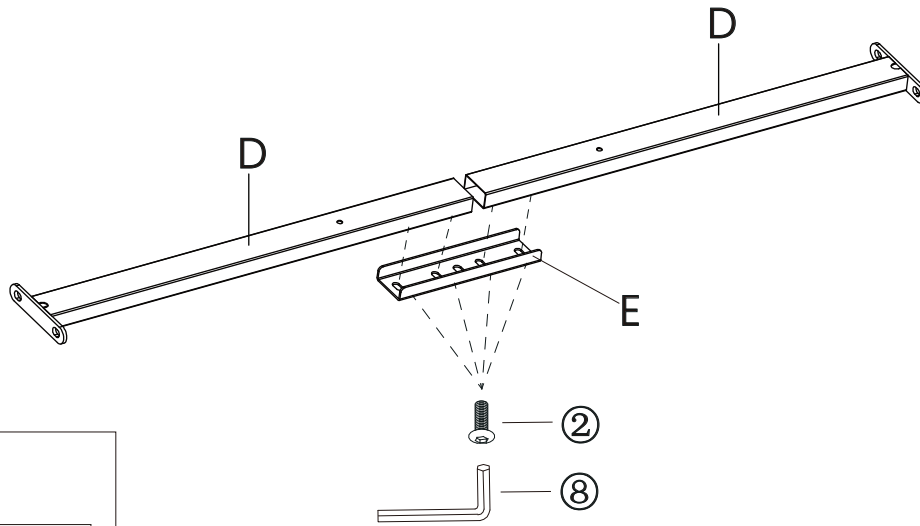

For The Win Gaming Desk | Z-Leg - 120 cm

Manual

A  x1	B  x1	C  x1	D  x2	E  x1				
F1  x1	F2  x1	G  x1	H  x1	I  x1				
J  x2	K  x1	L  x3	M  x1					
1 M8x40  x4	2 M6x16  x12	3 M8x12  x4	4 M6x20  x2	5 M4x16  x6	6 M4x30  x2	7 M6x10  x4	8 M6x10  x1	9 M6x10  x1

Step 1

Step 2

Step 3

Step 4

① 4 pcs	⑥ 2 pcs
⑧ 1 pc	⑨ 1 pc

Step 5

③ 4 pcs	④ 2 pcs	⑨ 1 pc
------------	------------	-----------

Step 6