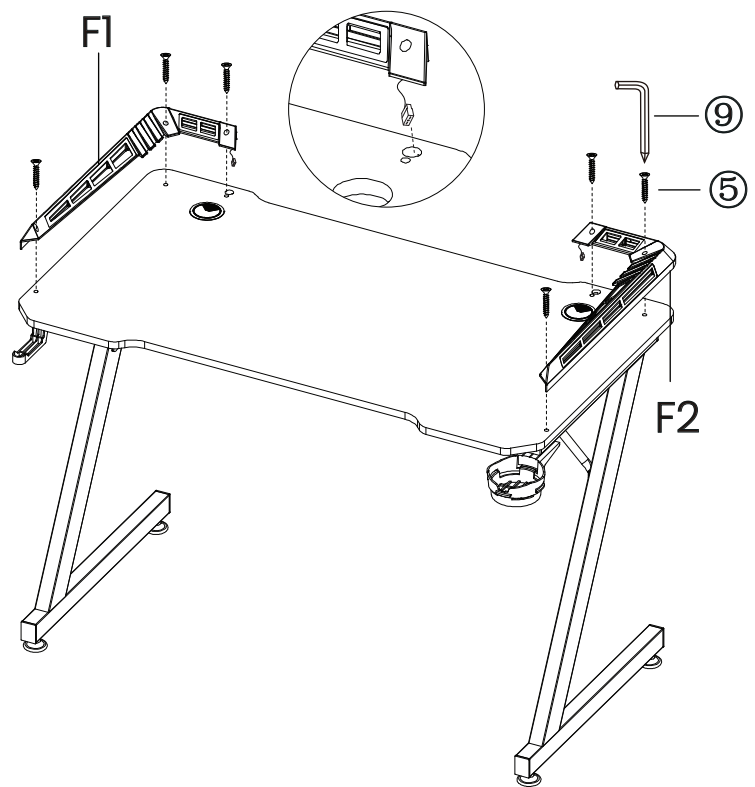

For The Win Gaming Desk | Z-Leg - 120 cm

Manual

A  x1	B  x1	C  x1	D  x2	E  x1				
F1  x1	F2  x1	G  x1	H  x1	I  x1				
J  x2	K  x1	L  x3	M  x1					
1 M8x40  x4	2 M6x16  x12	3 M8x12  x4	4 M6x20  x2	5 M4x16  x6	6 M4x30  x2	7 M6x10  x4	8 M6x10  x1	9 M6x10  x1

Step 1

Step 2

Step 3

Step 4

① 4 pcs	⑥ 2 pcs
⑧ 1 pc	⑨ 1 pc

Step 5

③ 4 pcs	④ 2 pcs	⑨ 1 pc
------------	------------	-----------

Step 6