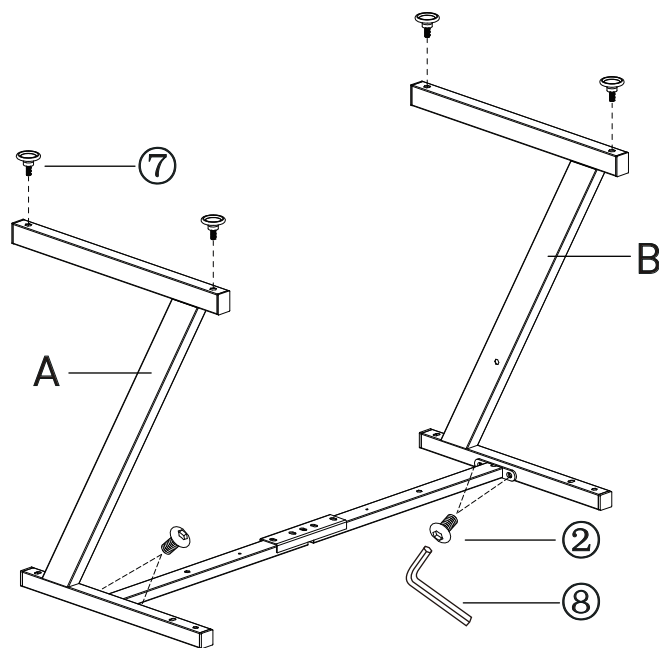

For The Win Gaming Desk | Z-Leg - 120 cm

Manual

A  x1	B  x1	C  x1	D  x2	E  x1				
F1  x1	F2  x1	G  x1	H  x1	I  x1				
J  x2	K  x1	L  x3	M  x1					
1 M8x40  x4	2 M6x16  x12	3 M8x12  x4	4 M6x20  x2	5 M4x16  x6	6 M4x30  x2	7 M6x10  x4	8 M6x10  x1	9 M6x10  x1

Step 1

Step 2

Step 3

Step 4

① 4 pcs	⑥ 2 pcs
⑧ 1 pc	⑨ 1 pc

Step 5

③ 4 pcs	④ 2 pcs	⑨ 1 pc
------------	------------	-----------

Step 6