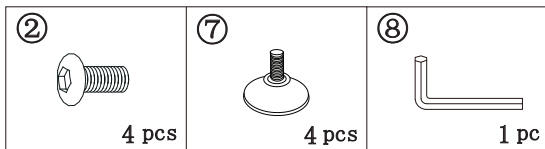

For The Win Gaming Desk | Z-Leg - 120 cm

Manual

A  x1	B  x1	C  x1	D  x2	E  x1				
F1  x1	F2  x1	G  x1	H  x1	I  x1				
J  x2	K  x1	L  x3	M  x1					
1 M8x40  x4	2 M6x16  x12	3 M8x12  x4	4 M6x20  x2	5 M4x16  x6	6 M4x30  x2	7 M6x10  x4	8 M6x10  x1	9 M6x10  x1

Step 1

Step 2

Step 3

Step 4

① 4 pcs	⑥ 2 pcs
⑧ 1 pc	⑨ 1 pc

Step 5

③ 4 pcs	④ 2 pcs	⑨ 1 pc
------------	------------	-----------

Step 6