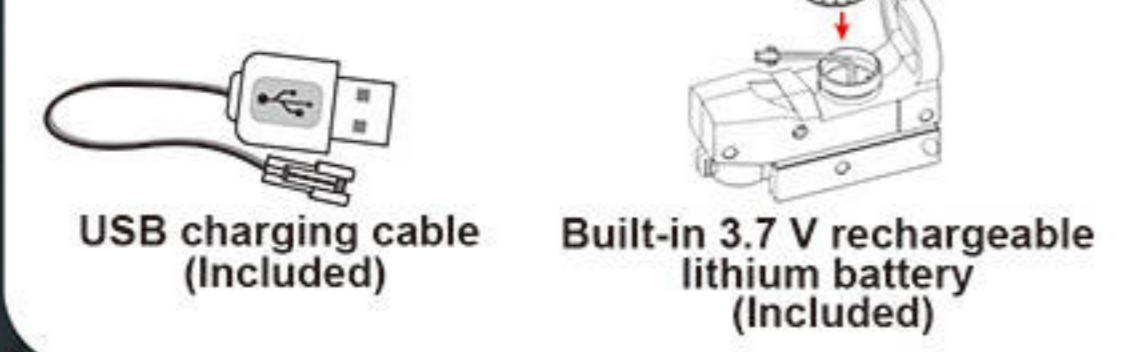

MADE IN CHINA

CE, Recycle, No Lead, No Mercury, No Cadmium

NO.CY046 ☐

NO.CY047 ☐