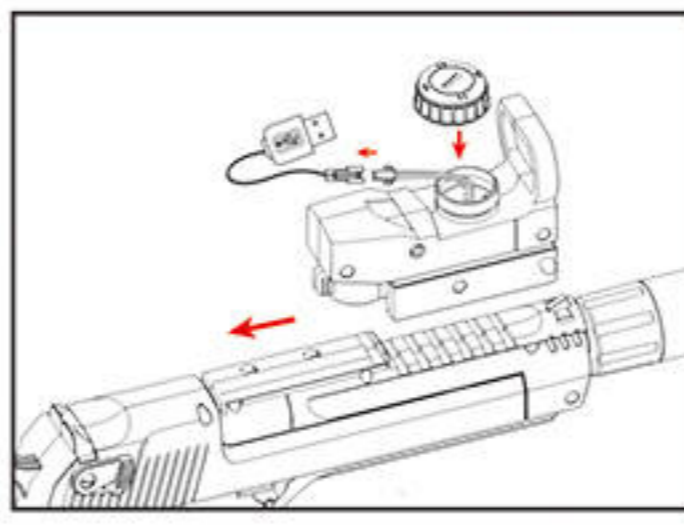

Connect the USB interface of the computer or connect the mobile phone charger with the output DC 5V Current 0.2-2A.
Connect the USB interface with the rechargeable lithium battery, and then charge it by connecting the power supply of the USB socket. (Must be accompanied by a parent)

WARNING:
CHOKING HAZARD - Small parts
Not for children under 3 years.

PRECAUCIONES:
PELIGRO DE AHOGARSE. Contiene partes pequeñas. No recomendado para niños menores de 3 años.

صنعت وفقا للمواصفات والمعايير العالمية
Tested according to international standards

NOT SUITABLE FOR CHILDREN UNDER 3 YEARS
DUE TO SMALL PARTS

ممنوع للأطفال الذين تقل أعمارهم عن 3 سنوات
بسبب أجزاء صغيرة. لا يُنصح باستخدامه للأطفال الذين تقل أعمارهم عن 3 سنوات.
COUNTRY OF ORIGIN: CHINA
بداية التصنيع: الصين