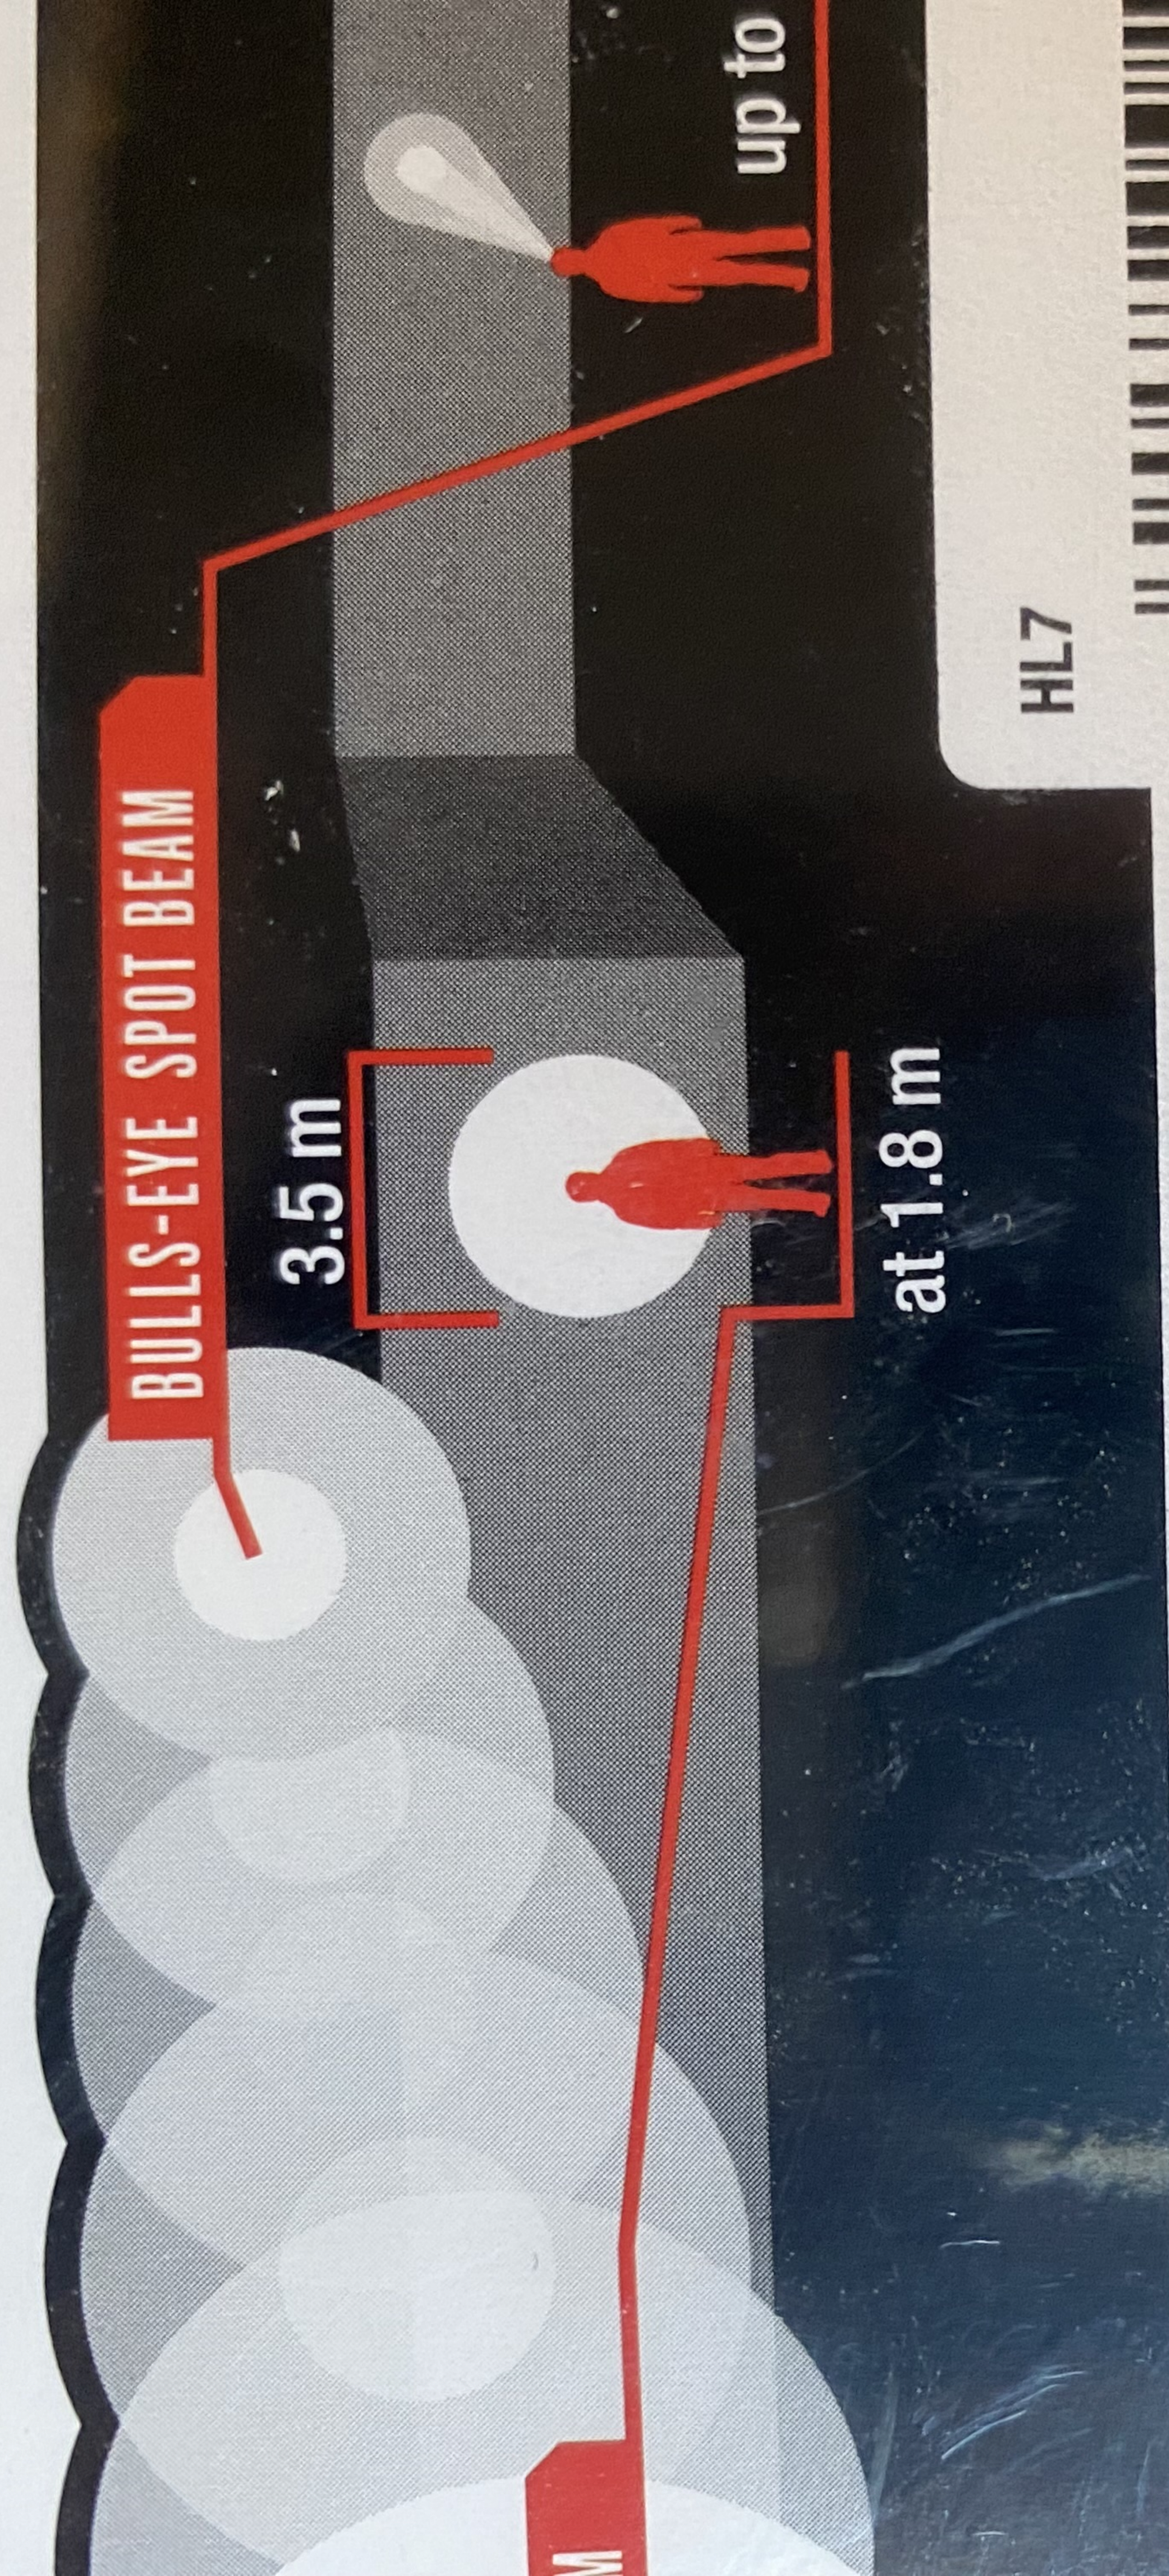

URE BEAM FOCUS LED HEAD TORCH

www.ledlight.com

WEEE: DE 93613074

HL7

15286 2

Made in China
2016 Coast Products