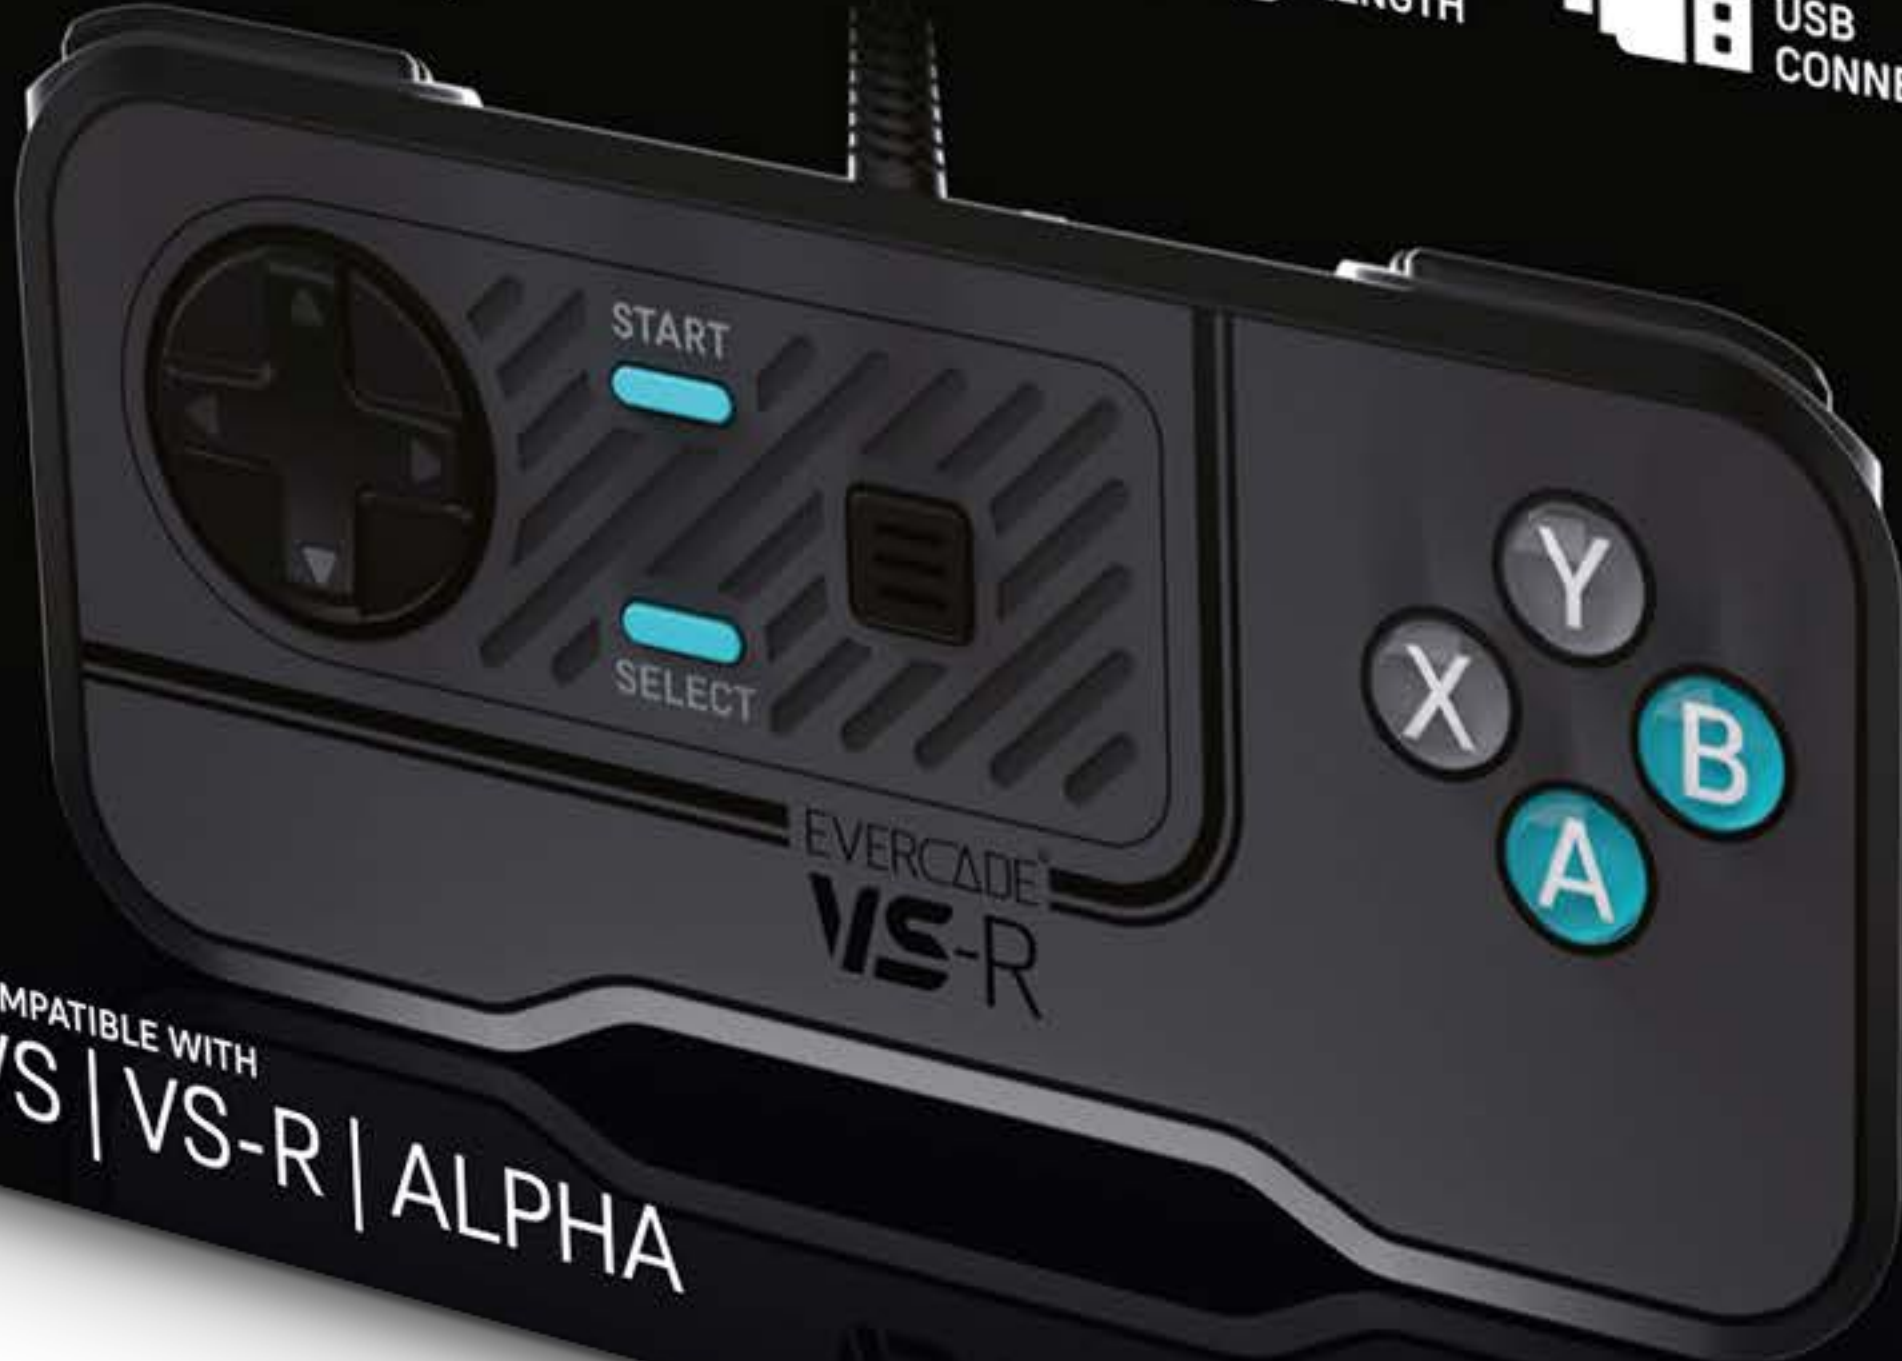

EVERCADE® VS-R CONTROLLER

EVERCADE® VS-R CONTROLLER

3M CABLE LENGTH

USB CONNECTION

COMPATIBLE WITH VS | VS-R | ALPHA

EVERCADE® VS-R