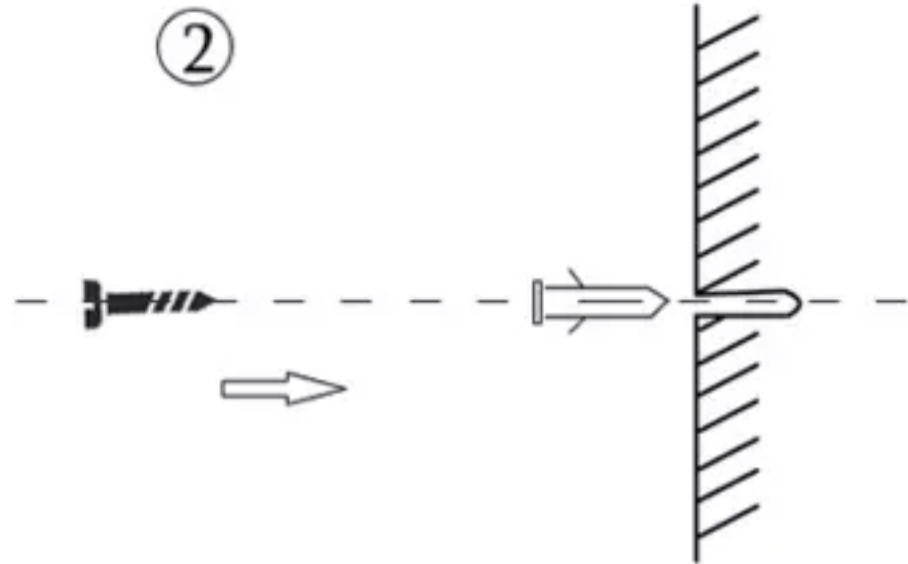

# Instruction

①

②

Turn on the  
switch

③

④

1. Solar Charging at daytime

2. turn on at night automatically

3. Dim light when no one approaches

4. Strong light when someone detected about 3M