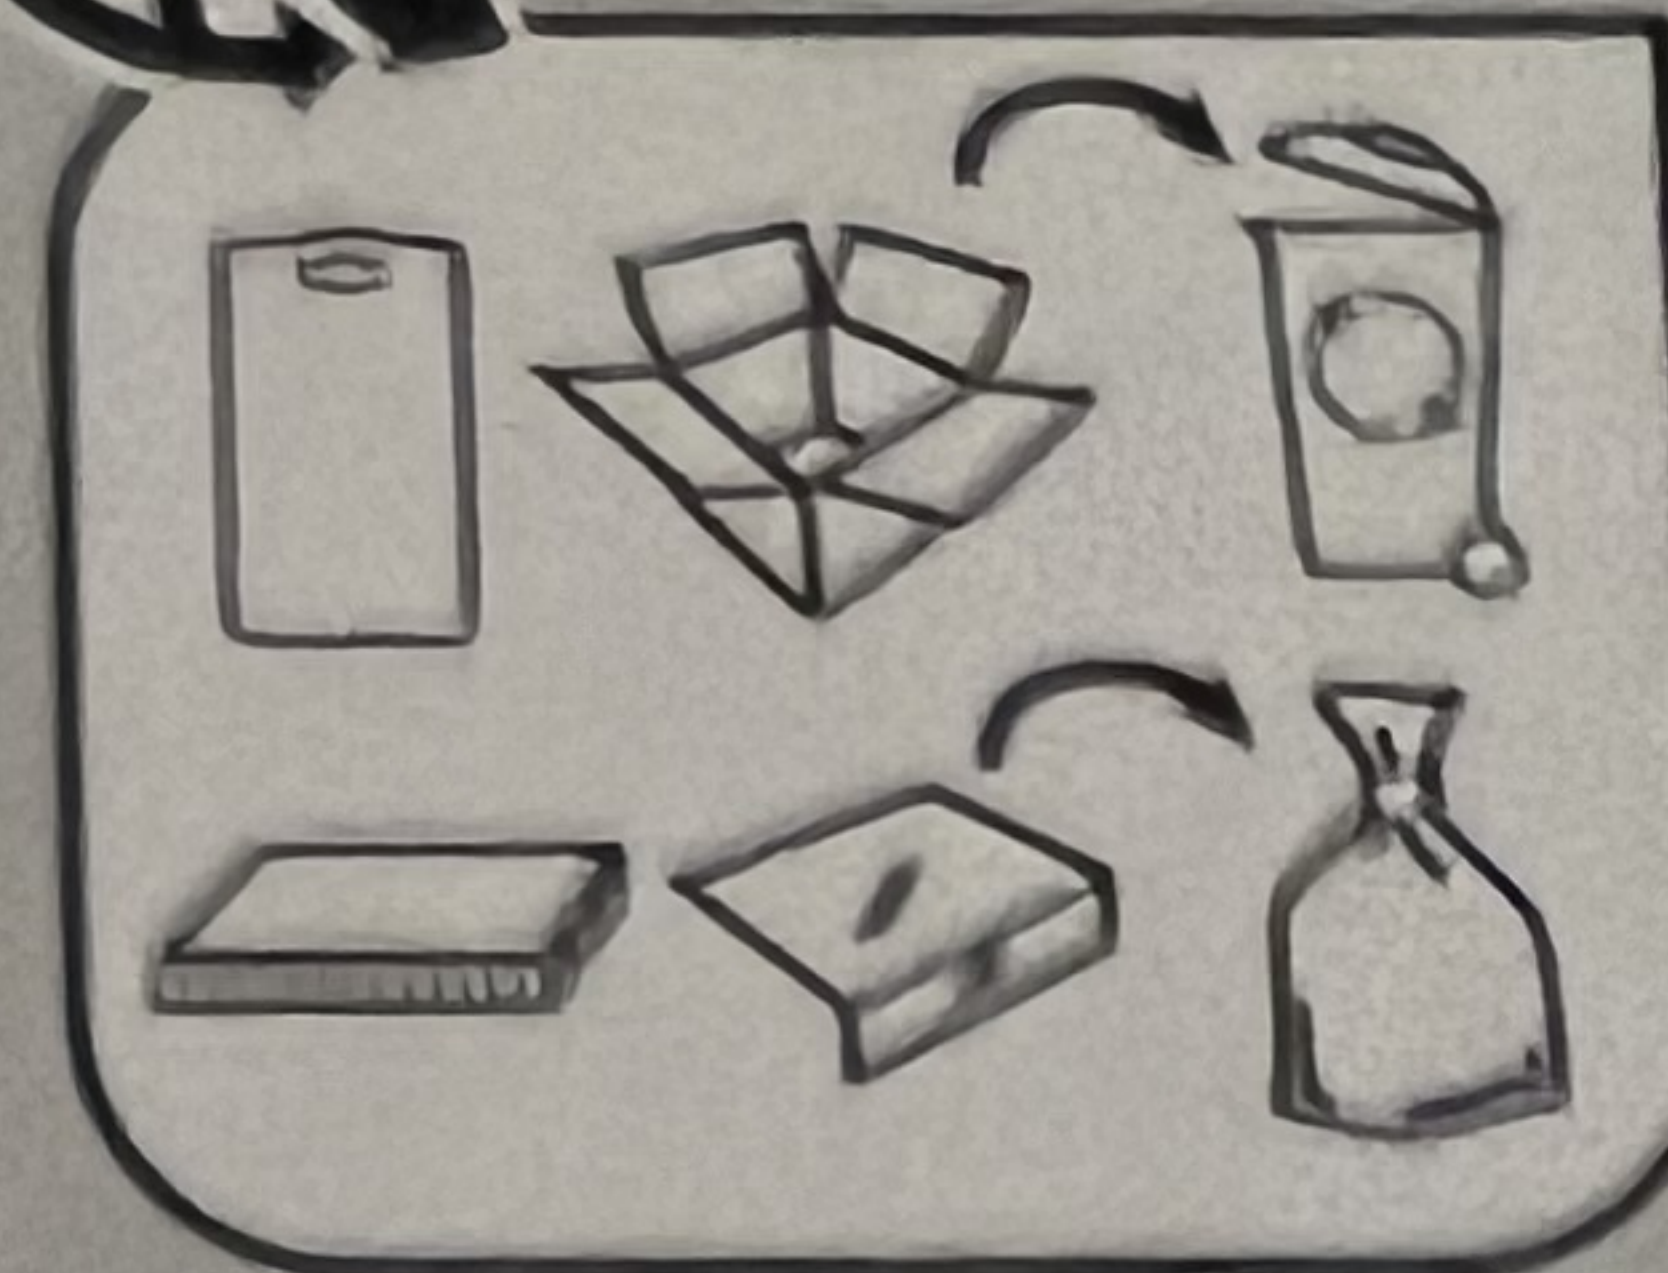

EIGNET, KLEINTEILE. ERSTICKUNGSGEFAHR.

RE A 36 MESI. PICCOLE PARTI. RISCHIO DI SOFFOCAMENTO.

ENOS DE 36 MESES. PEQUENAS PARTES. RISCO DE ASFIXIA.

GER DAN 36 MAANDEN. KLEINE ONDERDELEN. VERSTIKKINGSGEVAAR.

SMÅ DELE. KVÆLNINGSFARE.

SMÅ DELAR. KVÄVNINGSRISK.

СЯЦЕВ. МЕЛКИЕ ЧАСТИ. ОПАСНОСТЬ УДУШЬЯ.

FUNKO, LLC
302 WETMORE AVE
VERETT, WA 98201
©2022 FUNKO, LLC

@OriginalFunko

W6 9YN (UK) • WWW.FUNKO.COM
49-59 SEABEACH PARADE
LES.COM.AU
M (NL) • WWW.FUNKO.COM

8+

MADE IN VIETNAM
FABRIQUÉ AU VIETNAM
FABRICADO EN VIETNAM
HERGESTELLT IN VIETNAM • FABBRICATO IN VIETNAM
FABRICADO NA VIETNAM • VERVAARDIGD IN VIETNAM
PRÖDUCERET I VIETNAM • TILLVERKAD I VIETNAM
СДЕЛАНО ВО ВЬЕТНАМЕ

Barcode with numbers 8 89698 67578 9. To the right is a Funko character logo with a crown and a crown icon below it. Below the barcode is the text "SCAN. TRACK. MORE!"

FAC-053571-22286