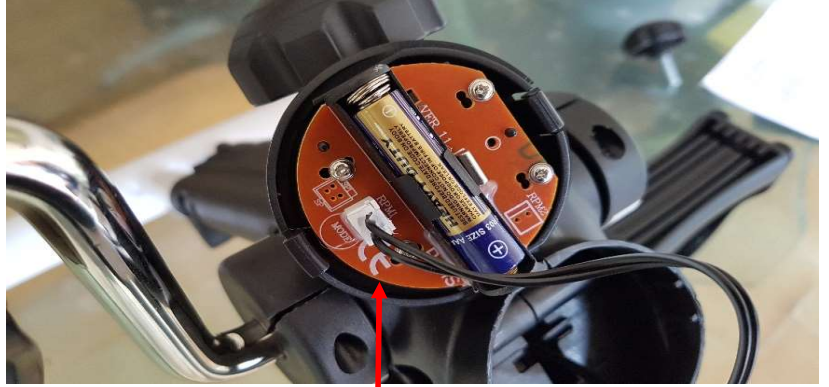

Console for 14TUSFU261

Front side

Back side (YP027)

Back side (ST6392)

CE mark

Console (ST6372) for 14TUSFU239

Front side

Back side