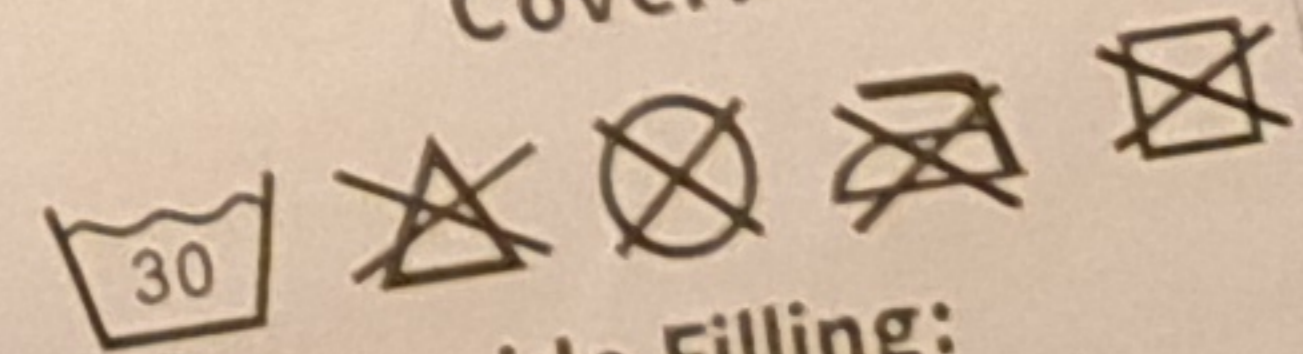

FOR
P
IT

Washing instructions

Cover:

Inside Filling:

Do not expose the inside filling to sunlight.
To clean the inside filling use a damp cloth.
Do not submerge in water or any other cleaning fluid.

CE