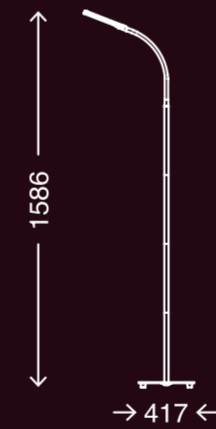

Art.-Nr. 1297-015

LED

LED 6,5 W
600 lm

White change
3000 K - 6500 K

Step dimmable

5 years guarantee

BRILO®

LED

LED 6,5 W
600 lm

White change
3000 K - 6500 K

Step dimmable