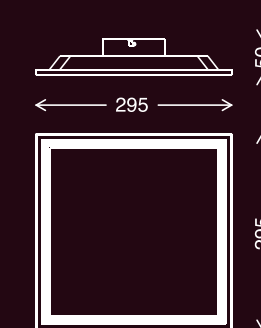

Art.-Nr. 7187-016

BRILO®

LED

LED 12 W
1300 lm

Neutral white
4000 K