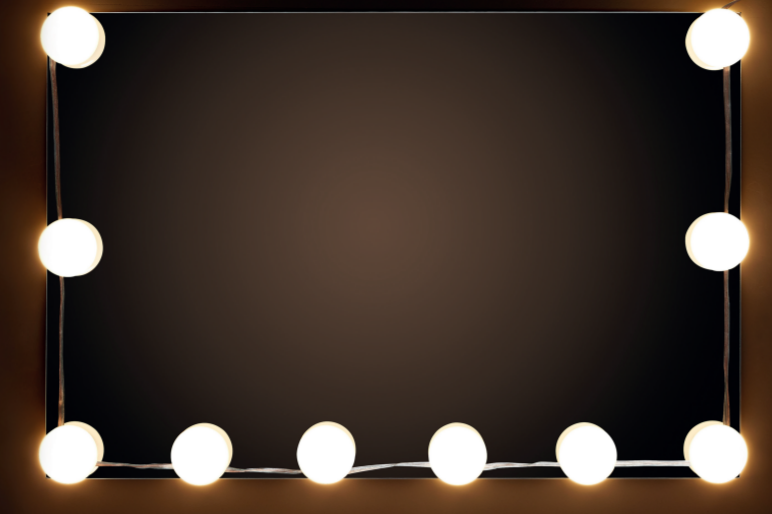

270x72x120mm

BRILO®

HOLLYWOOD

SPIEGELLEUCHTE | MIRROR LAMP

LED

10x LED board
10x 60 lm

White change
2700 K-6500 K

Infinitely
dimnable

HOLLYWOOD

SPIEGELLEUCHTE | MIRROR LAMP

LED
10x LED board
10x 60 lm

White change
2700 K-6500 K

Infinitely
dimnable

incl. 1m
USB cable

HOLLYWOOD

SPIEGELLEUCHTE | MIRROR LAMP