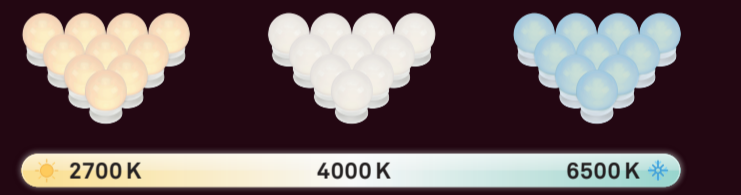

HOLLYWOOD

SPIEGELLEUCHTE | MIRROR LAMP