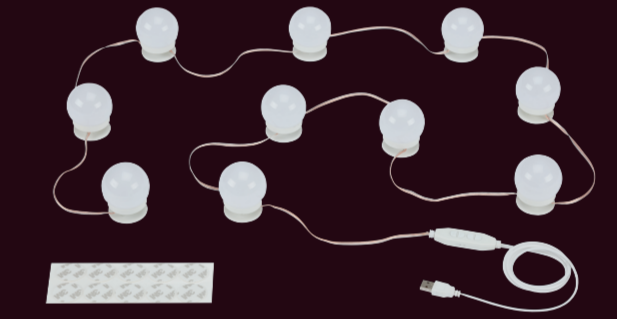

HOLLYWOOD

SPIEGELLEUCHTE | MIRROR LAMP

Briloner Leuchten GmbH & Co. KG
Im Kissen 7 · D-59929 Brilon
www.briloner.com

bril105-01

DE Die Bedingungen unserer Herstellergarantie finden Sie unter:
GB You can find the warranty conditions at:
FR Les conditions de garantie de fabricant sont téléchargeables sous:
IT Trovarete le condizioni di garanzia del produttore su:
ES Encontrará las condiciones de nuestra garantía de fabricante en:
www.briloner.com/herstellergarantie

DC 5V max. 2A

White
White
Blanco
Blanco