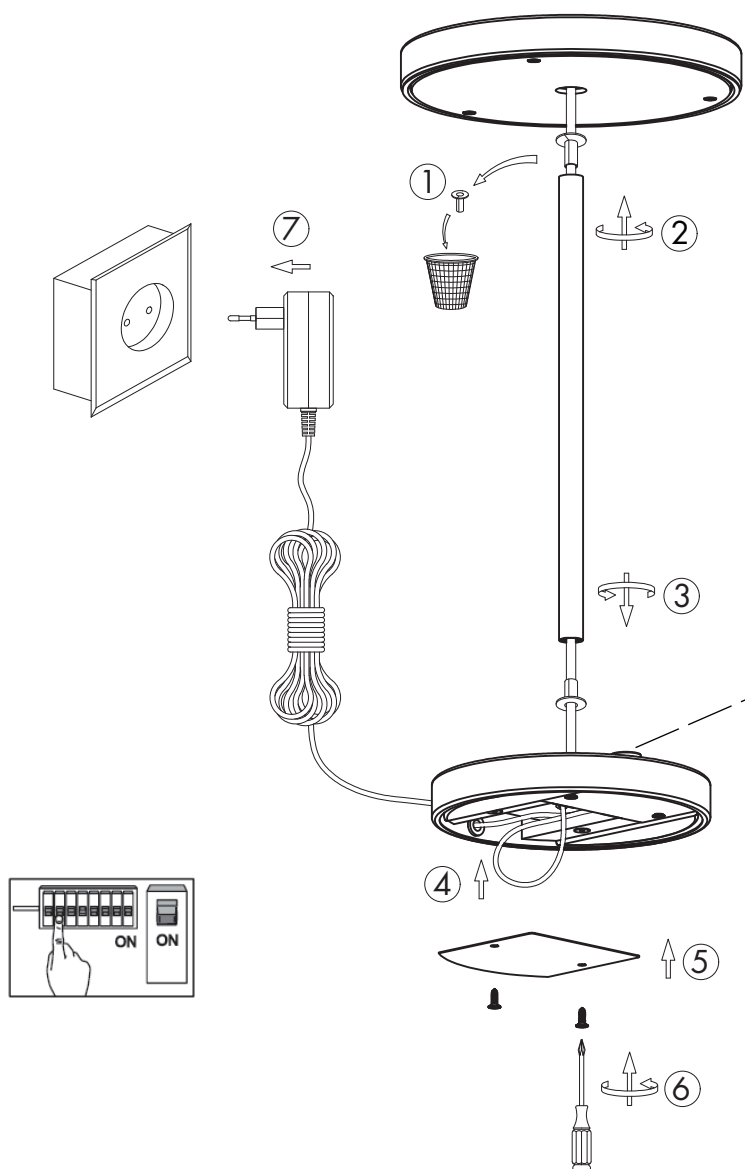

INSTRUCTION MANUAL

Disco TL Bronze
93505

Table lamp
incl. LED QL7001065
1940lm Module
1358lm Lamp
17.5W LED Module
18W Lamp
220-240V~50Hz
2700K
CRI>80
30000 h
15000 ON/OFF

Overall Sizes:

93505

17.5W LED

incl. LED Board: QL7001065