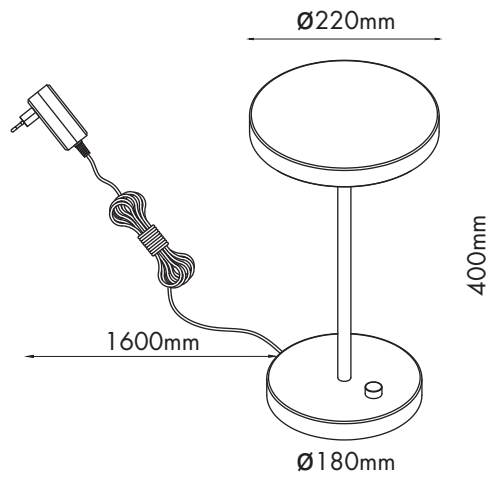

93505

17.5W LED

incl. LED Board: QL7001065

220-240V~50Hz

	QR	EAN
(DE) Dieses Produkt enthält eine Lichtquelle der Energieeffizienzklasse F (EN) This product contains a light source of energy efficiency class F (FR) Ce produit comprend une source de lumière de classe d'efficacité énergétique F (NL) Dit product bevat een lichtbron van energie-efficiëntieklasse F (PL) Produkt ten zawiera źródło światła o klasie efektywności energetycznej F (NO) Dette produktet inneholder en lyskilde i energieeffektivitetsklasse F (DK) Dette produkt indeholder en lyskilde af energieeffektklasse F (SE) Denna produkt innehåller en ljuskälla i energieffektivitetsklass F (FI) Tämä tuote sisältää energiatehokkuusluokan F valonlähteen (IT) Questo prodotto contiene una sorgente luminosa della classe di efficienza energetica F (ES) Este producto contiene una fuente de luz de la clase de eficiencia energética F (CZ) Tento výrobek obsahuje světelný zdroj třídy energetické účinnosti F (PT) Este produto contém uma fonte de luz da classe de eficiência energética F (GR) Αυτό το προϊόν περιέχει μια φωτεινή πηγή ενεργειακής απόδοσης κλάσης F (SK) Tento výrobok obsahuje zdroj svetla triedy energetickej efektivity F		8718881052972

	(DE) Durch einen Fachmann austauschbare Lichtquelle (nur LED) (EN) Replaceable (LED only) light source by a professional. (FR) Source de lumière remplaçable (LED uniquement) par un professionnel. (NL) Lichtbron (alleen led) te vervangen door een professional. (PL) Wymienne (tylko LED) źródło światła wykonane przez profesjonalistę. (NO) Utskiftbar (kun LED) lyskilde av en profesjonell. (DK) Udskiftelig lyskilde (kun LED), udskiftes af en elektriker. (SE) Ljuskälla (endast LED) utbytbar genom fackman. (FI) Ammattilainen voi vaihtaa vaihdettavan (vain LED) valonlähteen. (IT) Sorgente luminosa (solo LED) sostituibile da un professionista. (ES) Fuente de luz (solo LED) sustituible por un profesional. (CZ) Vyměnitelný (pouze LED) světelný zdroj odborníkem. (PT) Luz LED (apenas LED) substituível por um profissional. (GR) Η πηγή φωτός (μόνο LED) να αντικαθίσταται από επαγγελματία. (SK) Zdroj svetla (iba LED) vymeniteľný prostredníctvom odborníka.