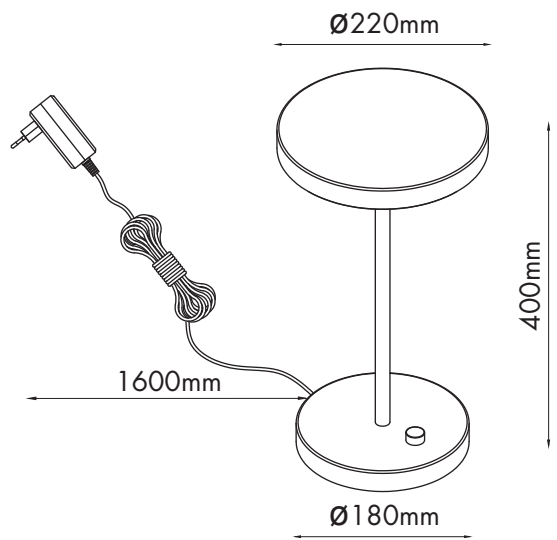

INSTRUCTION MANUAL

Disco TL Bronze
93505

Table lamp
incl. LED QL7001065
1940lm Module
1358lm Lamp
17.5W LED Module
18W Lamp
220-240V~50Hz
2700K
CRI>80
30000 h
15000 ON/OFF

Overall Sizes:

93505

17.5W LED

incl. LED Board: QL7001065