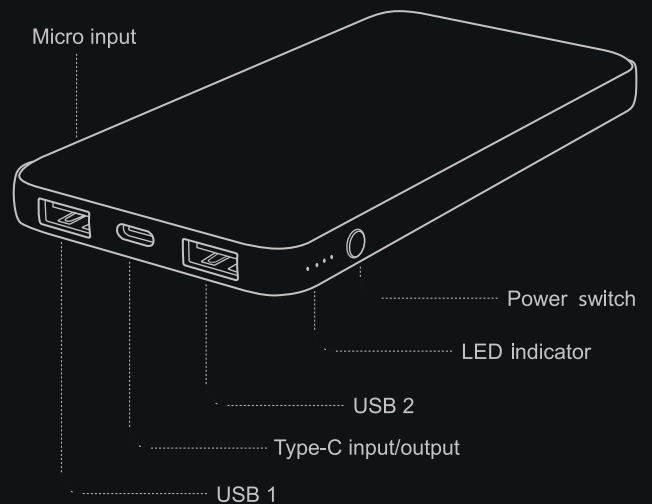

### Specifications

Charging time: 5 Hours.  
Capacity: 10.000 mAh.  
Size: 136 x 70 x 14.5 mm.

### Input

Micro: 5V - 2A  
Type-C: 5V - 2A

### Output

USB1/2: 5V - 2.1A  
Type-C: 5V - 2.1A

SURGE

Oesterzwam 26, 4758 AZ  
Standdaarbuiten  
The Netherlands

[www.surgestore.eu](http://www.surgestore.eu)

CE RoHS Compliant FC made in China

Barcode