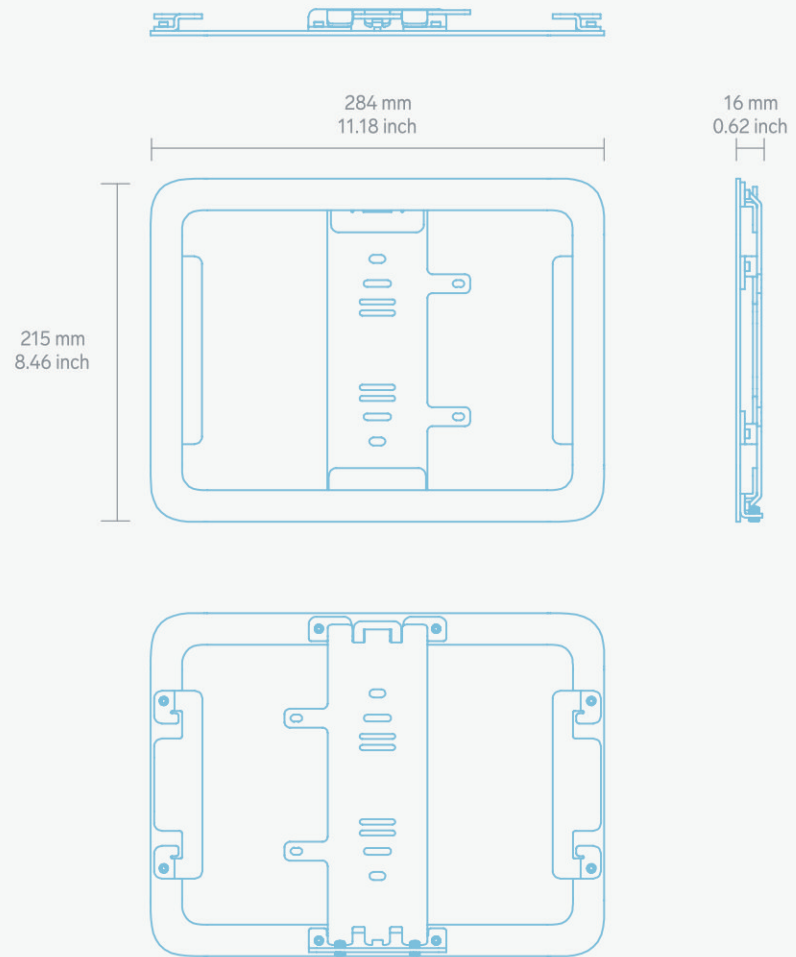

## Specifications

SKU	H755
Color	Black Grey (BG)
Warranty	2 years
Product Dimension	11.18 x 8.46 x 0.62 inches (284 x 215 x 16 mm)
Product Weight	2 lbs (0.9 kg)
Shipping Dimension	11.73 x 8.96 x 2.15 inches (298 x 228 x 55 mm)
Shipping Weight	2.5 lbs (1.1 kg)
Material	Powdercoated Steel
Country of Origin	US
In the box	Wall Mount MX for iPad Right-angle USB-C adapter Assembly tool Mounting hardware