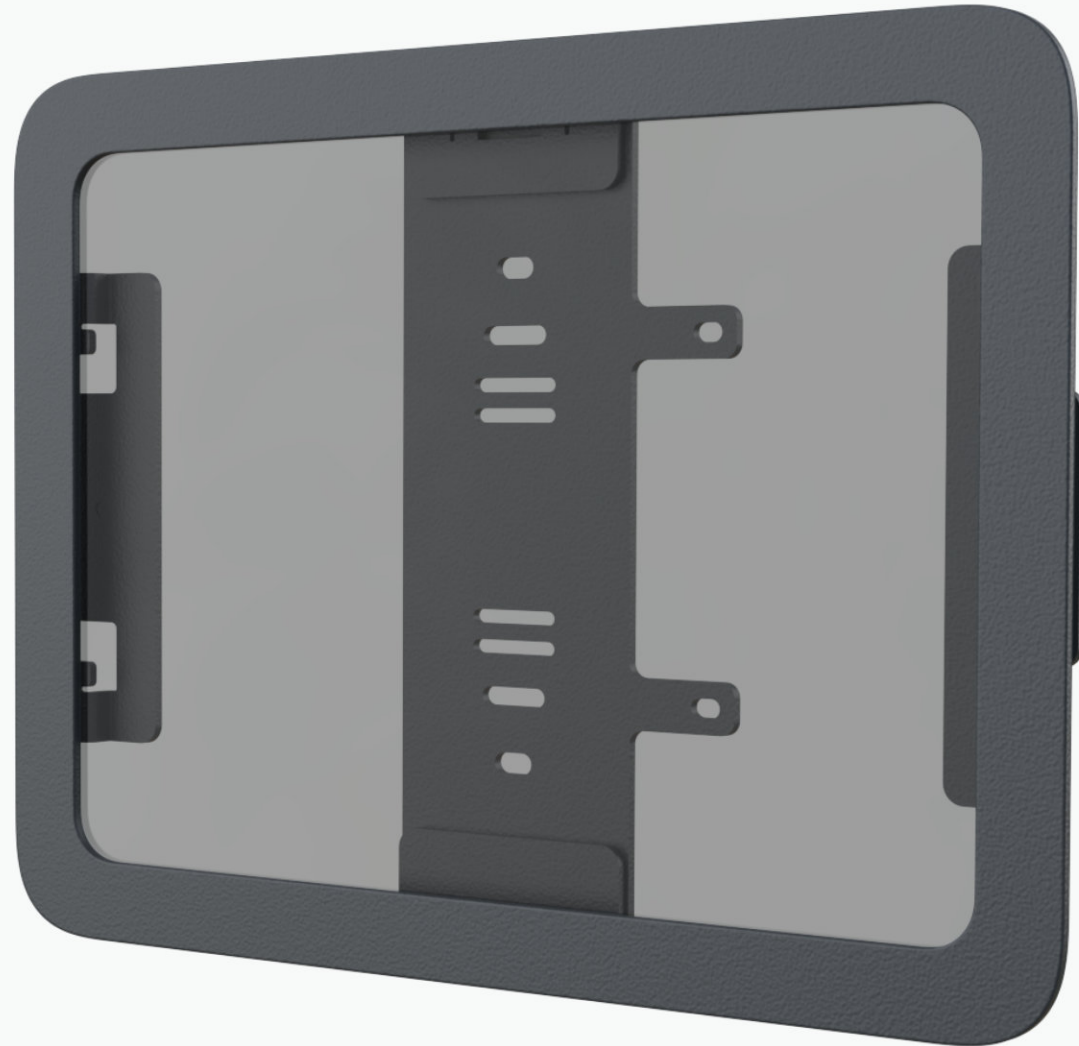

# Commercial-grade wall installations for iPad.

Wall Mount MX for iPad  
For iPad 10th Generation  
H755

# Heckler

For restaurant delivery management, home automation, and visitor registration - Wall Mount MX for iPad features a sleek and slim profile and options for POE+ power delivery and Ethernet data connectivity.

## Features

Sleek and slim profile.

Commercial grade steel construction.

Scratch-resistant and fingerprint-resistant powdercoat finish.

Mounts directly to drywall, or single and double gang boxes.

Buttons, speakers, and microphones remain accessible.

## Specifications

SKU	H755
Color	Black Grey (BG)
Warranty	2 years
Product Dimension	11.18 x 8.46 x 0.62 inches (284 x 215 x 16 mm)
Product Weight	2 lbs (0.9 kg)
Shipping Dimension	11.73 x 8.96 x 2.15 inches (298 x 228 x 55 mm)
Shipping Weight	2.5 lbs (1.1 kg)
Material	Powdercoated Steel
Country of Origin	US
In the box	Wall Mount MX for iPad Right-angle USB-C adapter Assembly tool Mounting hardware