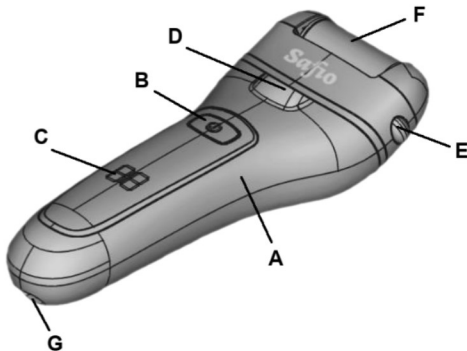

### CONTROL XV-7

- A. ABS body
- B. On-Off / 2-level speed switch
- C. Battery Capacity with LED Display
- D. LED lighting
- E. Roller head changing button
- F. Roller head
- G. Charging port