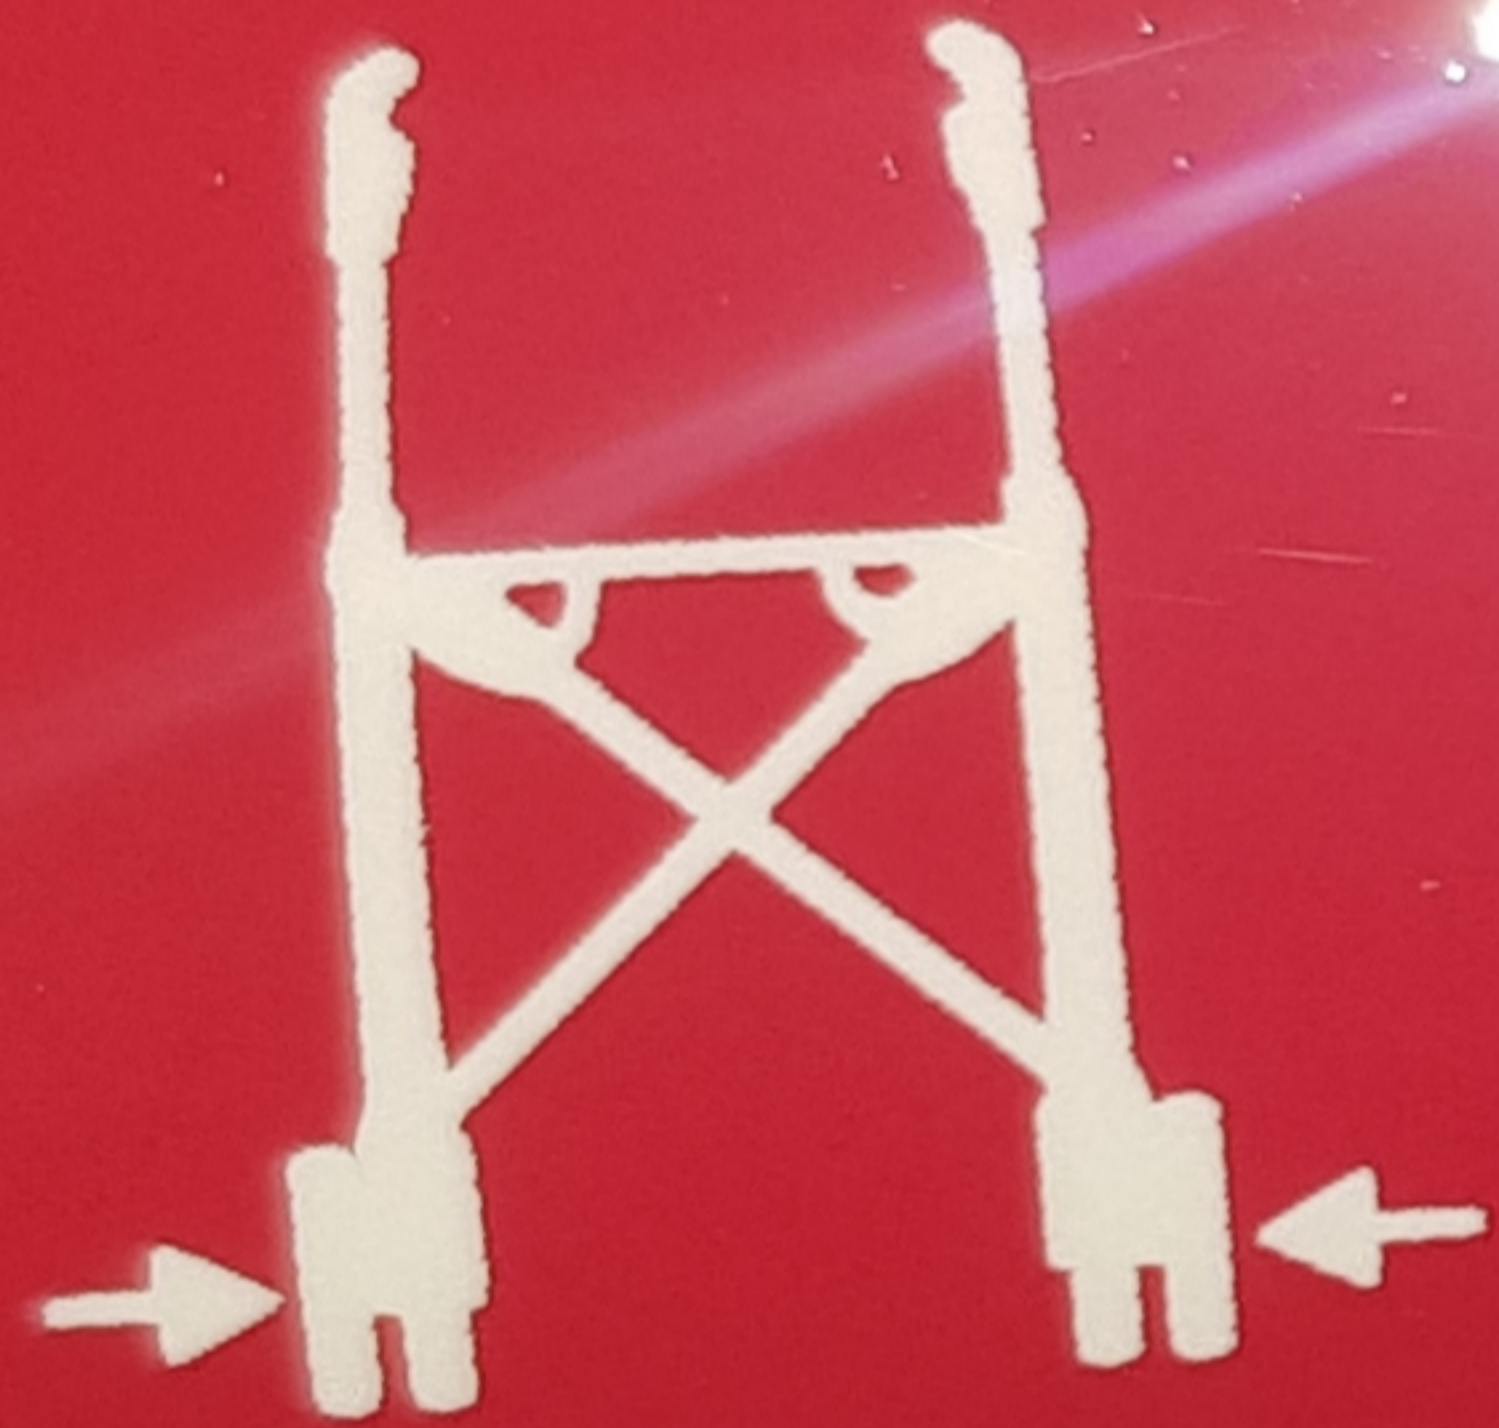

Rollator Model: Carbon Ultralight

by ACRE

I.C. Modewegsvej 1, 2800 Lyngby, Denmark

www.byacre.com

Max 130 Kg
Max 130 Kg
Max 130 Kg

Max 615 mm
Max 625 mm
Max 675 mm

Max 910 mm
Max 910 mm
Max 910 mm

5713504000661

For outdoor use.
Designed in Denmark,
assembled in China

S:
M:
L: