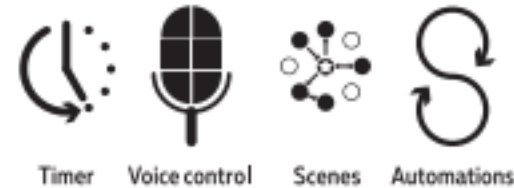

ikke dæmpbar med almindelige lysdæmpere, dæmpbar med app, ingen hab nødvendig. Leftid: 15.000 timer. RGB + justerbar livsdæmpelse.

BLUETOOTH PAIRING