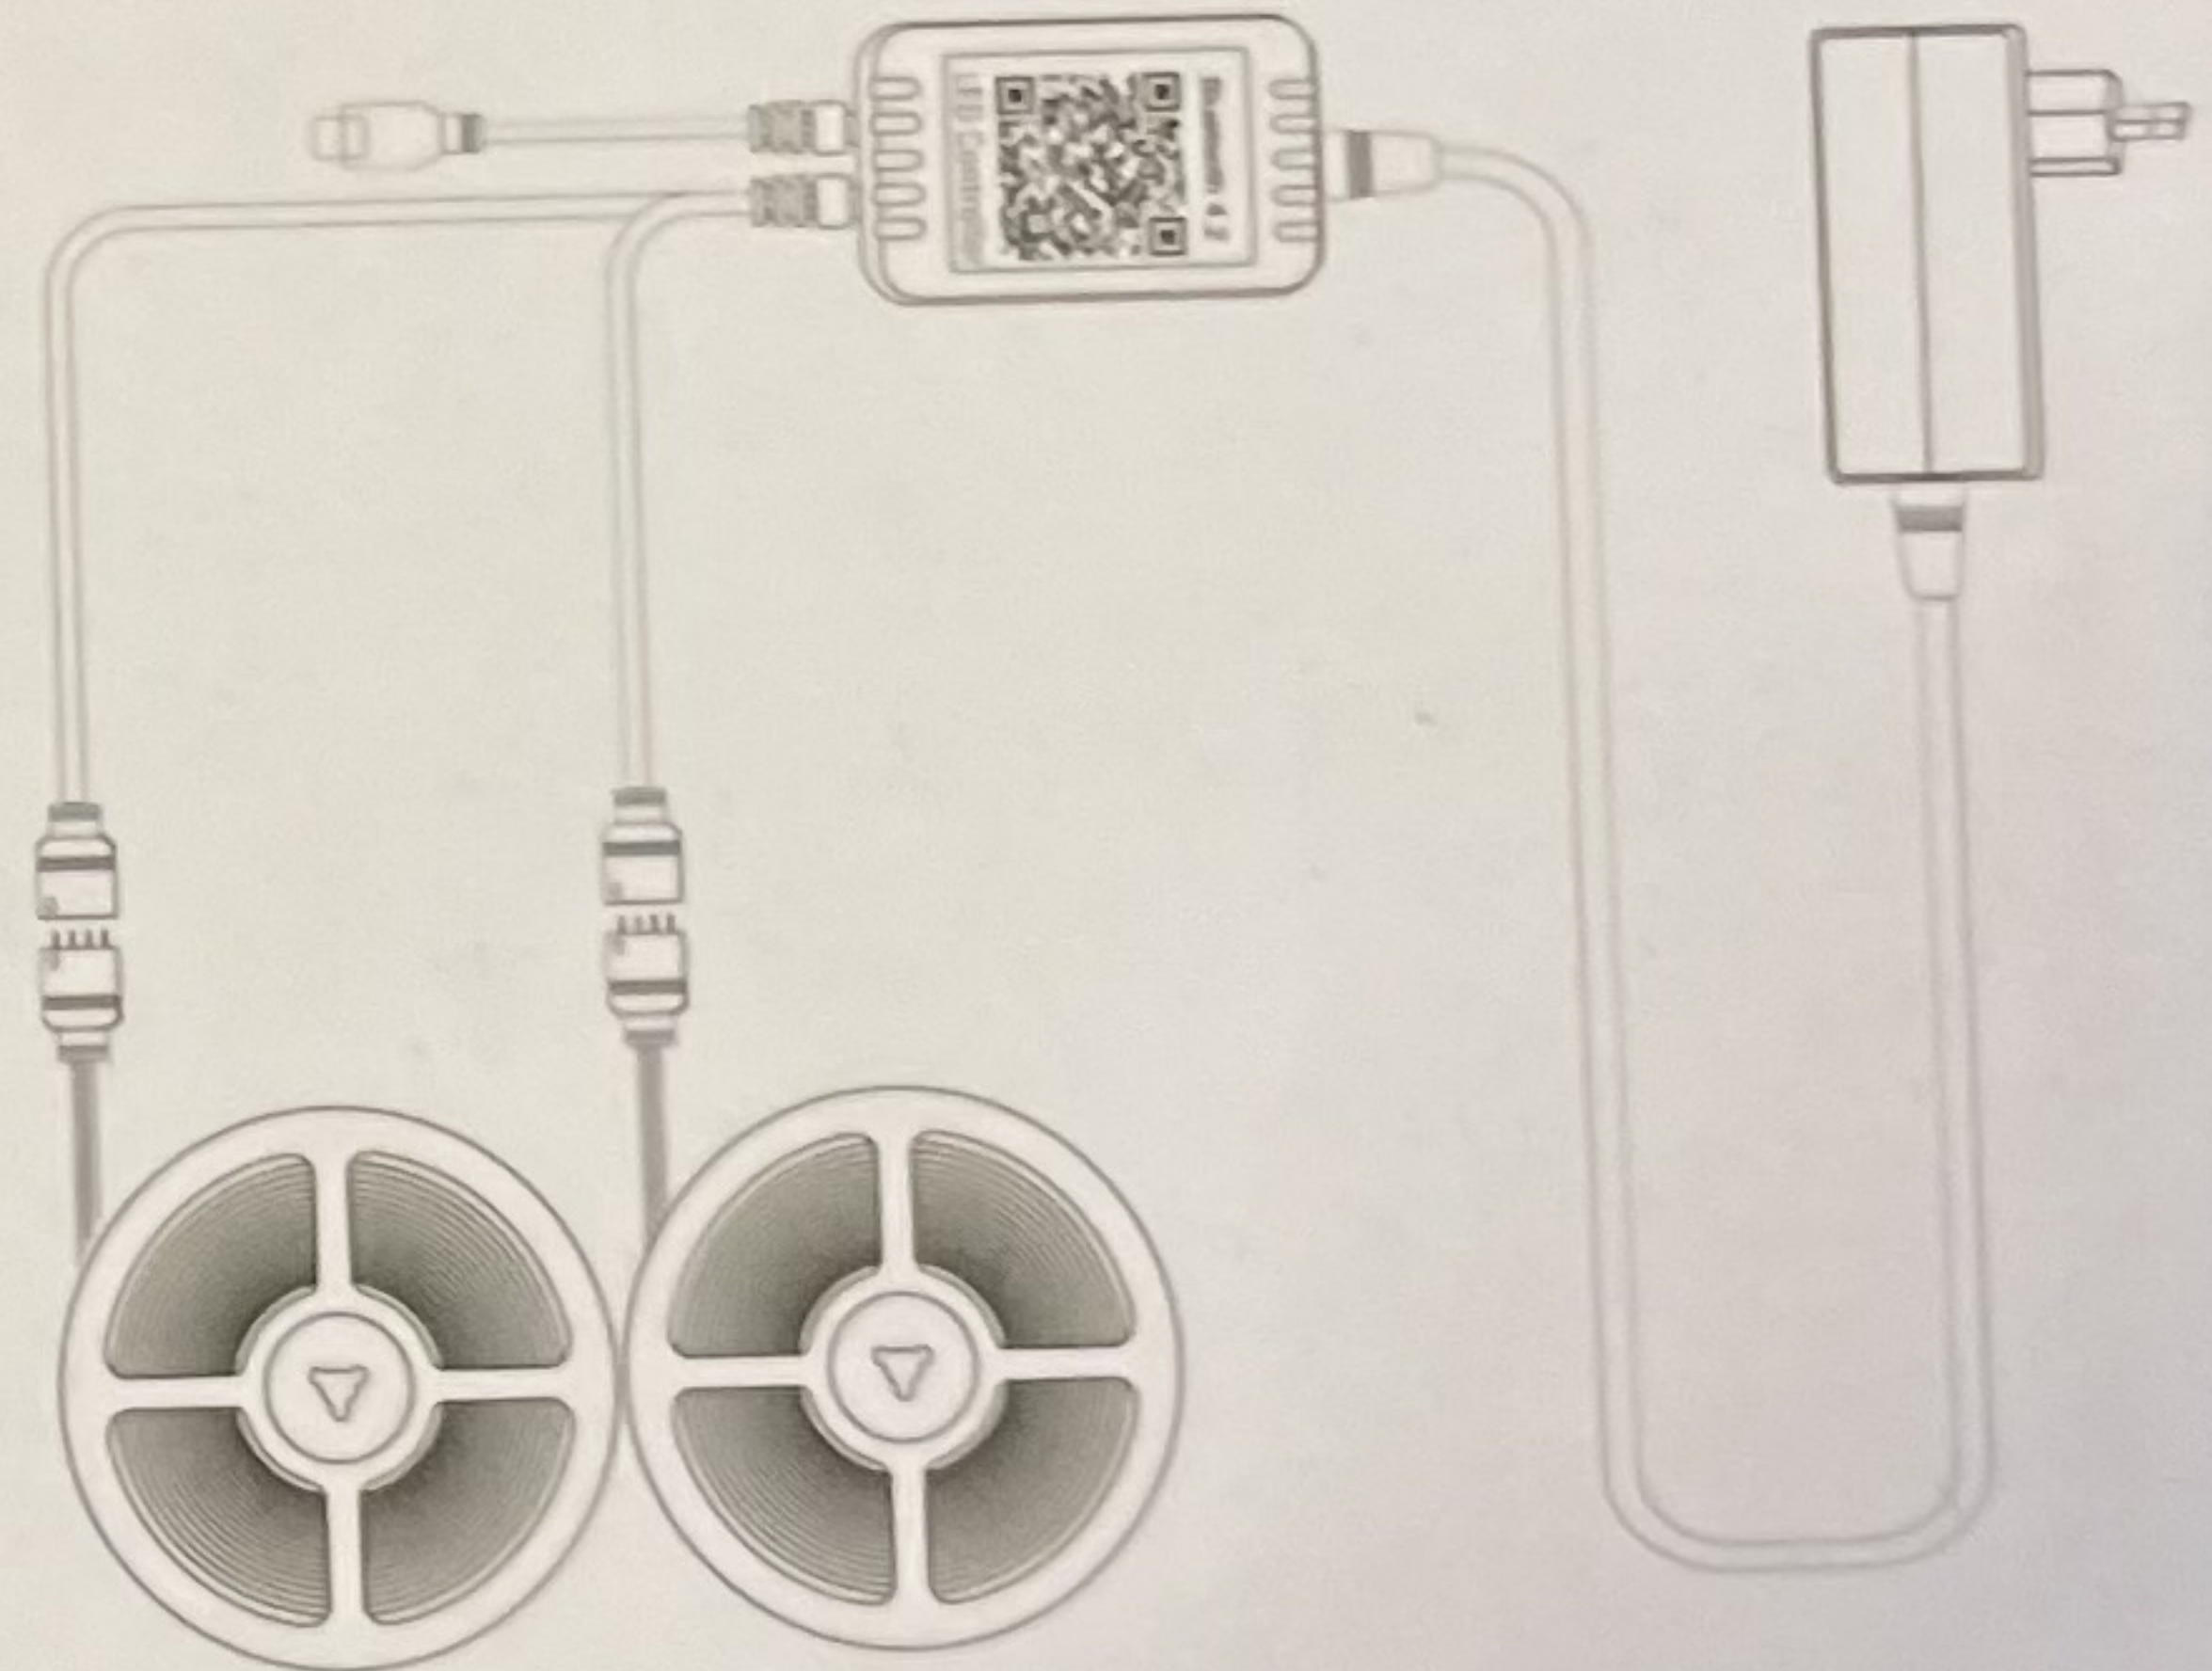

RGB

Dimming

DIY

IR remote

PRODUCT FEATURES

Versatile applications: Mainly for indoor use like behind under the cabinet, bedheadboards, in the kitchen, shelves, the porch, the staircases, bedroom decorations, dorm room decoration, bars and restaurants decoration and etc.

The colors of our RGB LED strip lights can be fine-tuned with the palette on the App, with 20 splendid color changing modes to your liking.

The strong viscosity backside self-adhesive tape make the led light strip easy application to most smooth surfaces.