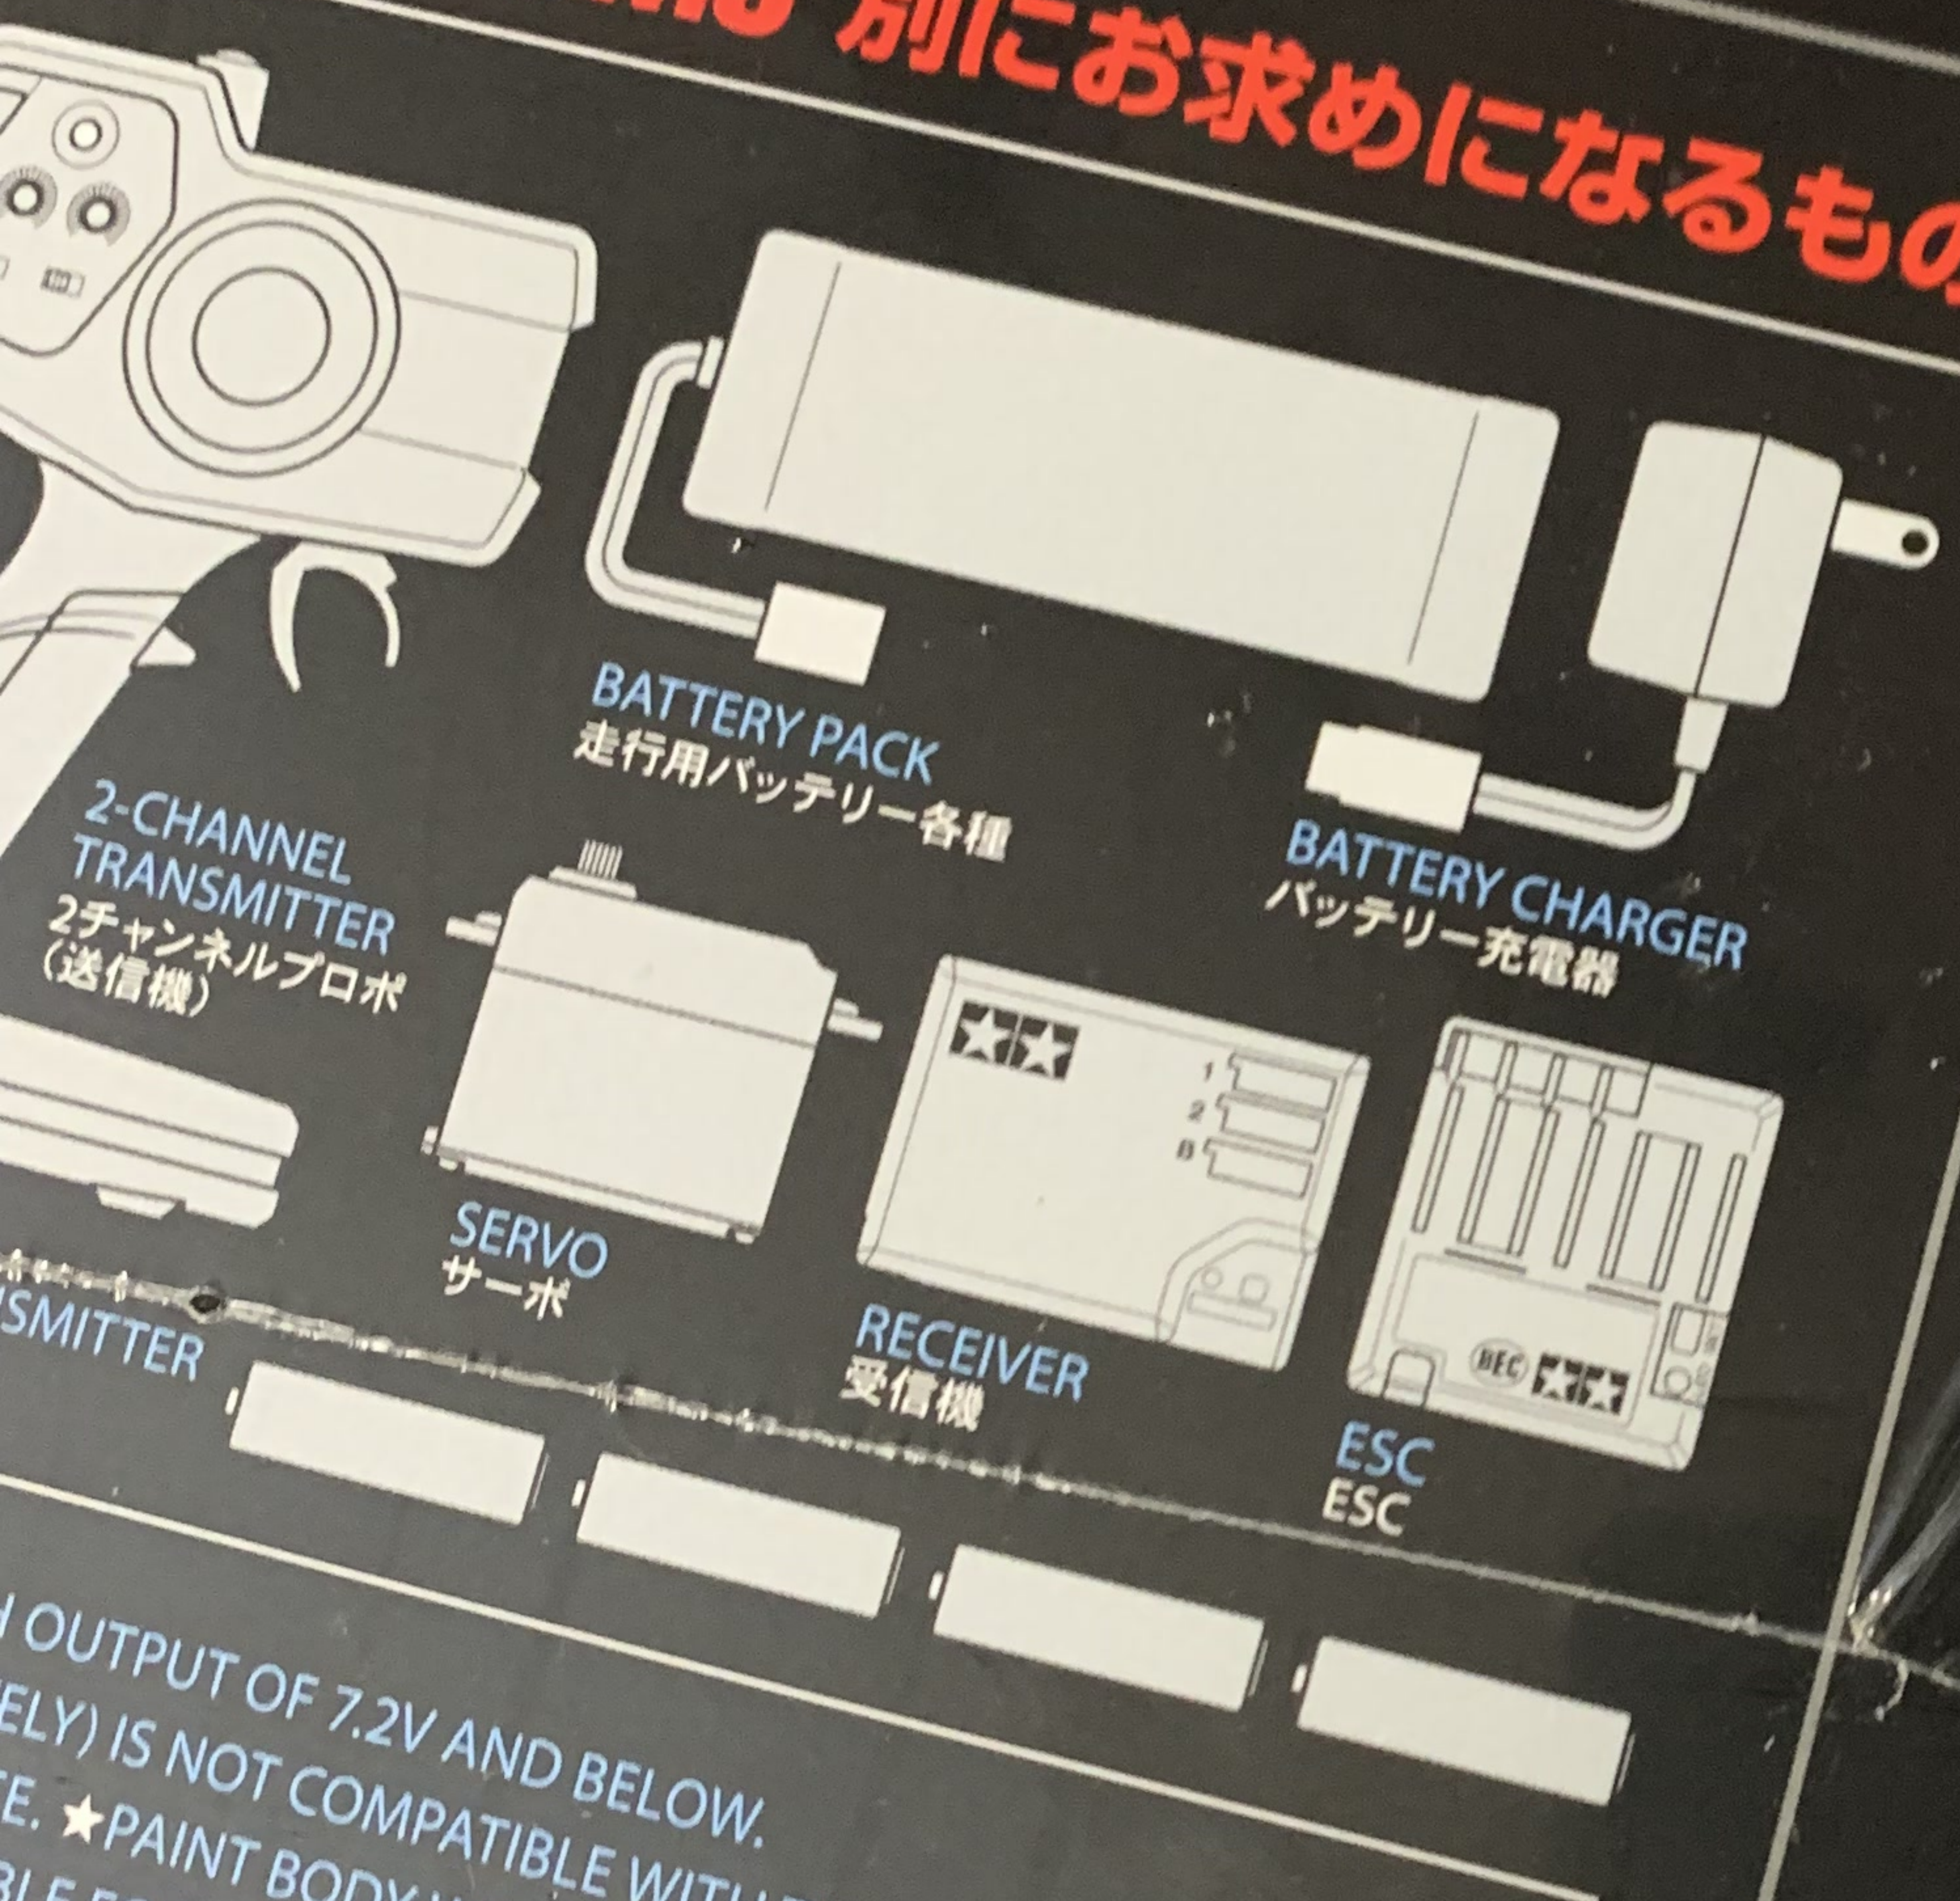

REQUIRED ITEMS 別にお求めになるもの

OUTPUT OF 7.2V AND BELOW.
 (ELECTRICALLY) IS NOT COMPATIBLE WITH THIS CHASSIS.
 E. ★PAINT BODY WITH TAMIYA PAINTS (NOT INCLUDED).
 NOT SUITABLE FOR CHILDREN UNDER 14 YEARS OF AGE.
 NOT FIRE PROOF OR WATERPROOF.