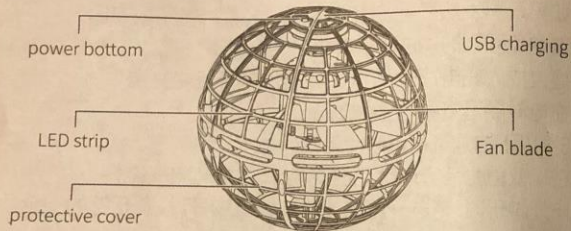

Operation instruction

TURN ON / TURN OFF

- (1) Press the power bottom on the top of fly Nova pro with you finger the LED light bar will flash in different color after three seconds the fan blade will rotate automatically then use item remote control the fan blade will stop rotating press the power bottom again flynova will stop working.
- (2) Hold the fly nova pro horizontal and vertial to the ground with on hand tilt it up wards 15° to 45° and throw the fly nova pro will high speed proposal small angle throw.

SUSPENSION

Hold the fly nova pro with on hand vertial to ground the release rotate fly nova pro place the palm on the bottom 1-5cm floating in the air will move slowly.

FLYING TO THE TARGET

Hold the flynova pro with on hand tilt 15° to 65° degrees down to target release .

SOAR AND MAGNETIC LEVITATION (Need to buy a magicwand)

Flying and maglev need to buy magic use the five pointed star on the magic ward to attract by magnetism fly nova pro fly get rid of it quickly use your wrist power to throw the ball out it can become a flying state.