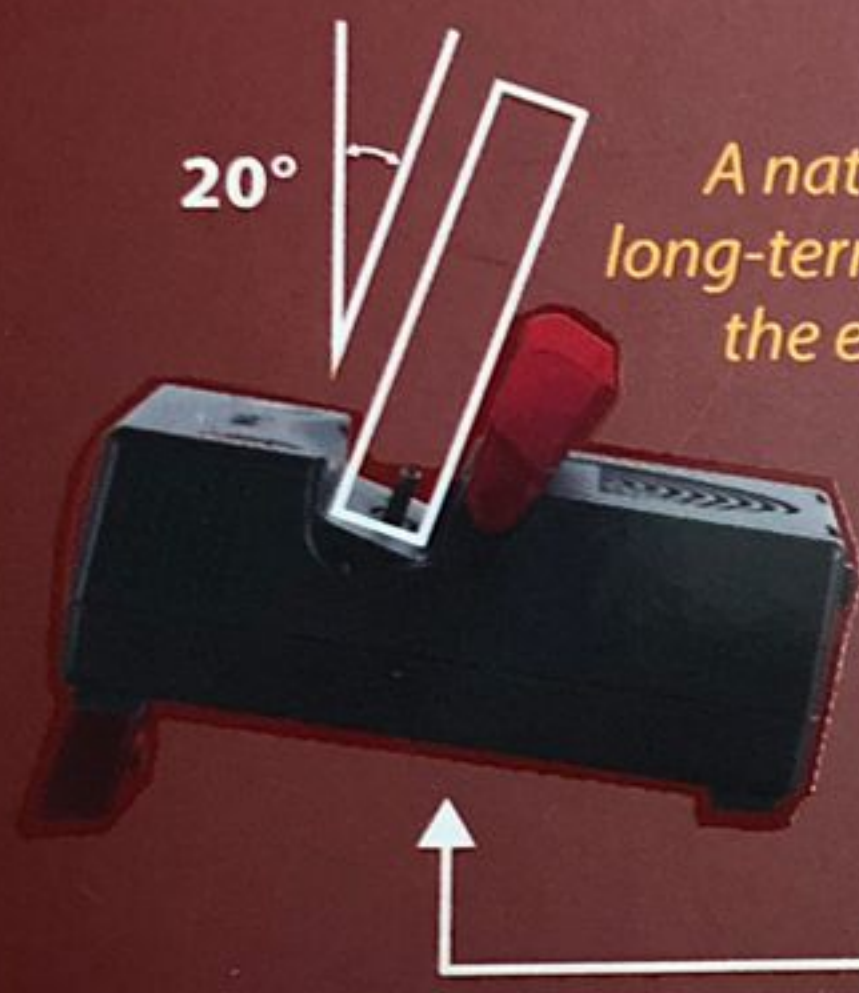

Support 2 Switch+
2 GameCube
controllers

Support HDMI output
(Switch / USB-C Device*)

- Support Super Smash Bros. Ultimate
- Support USB PD fast charge and playing while charging (15V/1.2A)
- Plug-and-play design

*The device must be compatible with DisplayPort Alternate Mode

20°

A natural angle for long-term use and makes the eyes less tired.

Vertical display, allowing you to fully focus on the screen!

Brook Gaming series
Brook Design, LLC.