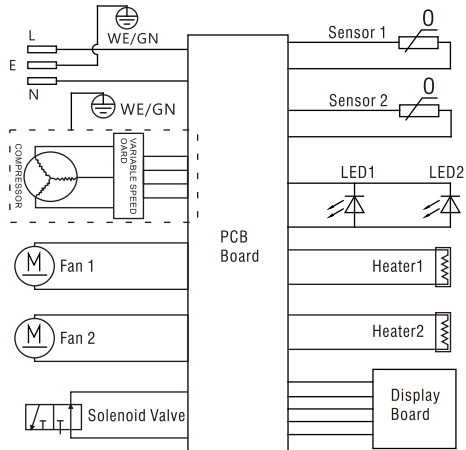

# WINE COOLER

**BODEGA43**

Climate Category	N
Rated Voltage	220 – 240V
Rated Frequency	50Hz
Rated Current (A)	0.7A
Refrigerant	R600a
Amount	45g
Vesicant	Cyclopentane
Capacity	100L
Electric Shock Protection Rating	I
Product Dimension (WxDxH) mm	592x559x885
Manufacture Date	

MODEL: B4342

BODEGA43, Eindhoven, The Netherlands