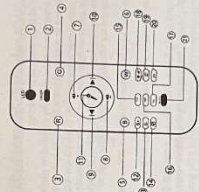

Host button function description

- ① Automatic recognition USB data. Note that this projector can auto recognize and play music while inserting USB memory. USB should contain some songs.
- ② Ocean wave 3 levels brightness adjustment.
  - It: LED light wave on, long press control laser light switch
- ③ DC Input: 5V/2A
- ④ Short press play previous song; Long press reduce volume
- ⑤ Short press play next song; Long press increase volume
- ⑥ Short press control music Play/Pause song press charge USB to Bluetooth (Connect Bluetooth and U-Disk at same time, it'll recognize U-disk music for priority)
- ⑦ Short press achieve Bluetooth/USB mode switch when connect Bluetooth and USB at same time
- ⑧ Power ON/OFF

Statement

Remote control function description