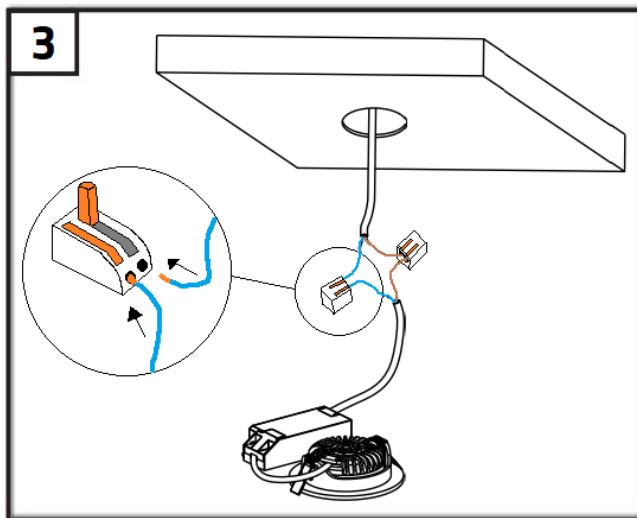

## LED recessed spotlight

**A:** Vivaro: 75 mm  
 Villa: 75 mm

Udis: 68 mm  
 Trento: 75 mm

Cormo: 90 mm  
 Fioli: 55 mm

### Security related information

This product is designed for in- and outdoor use. When using the product, make sure the unit is sufficiently ventilated, never cover the unit during operation and keep it out of reach of children or animals. This product is not a toy, LED lights are extremely bright and looking directly at the light source during operation can lead to serious eye damage. Any other use of the device than described in the manual may damage the product or cause danger to the user, e.g. due to a short circuit, fire or electric shock. The safety instructions must be observed at all times.