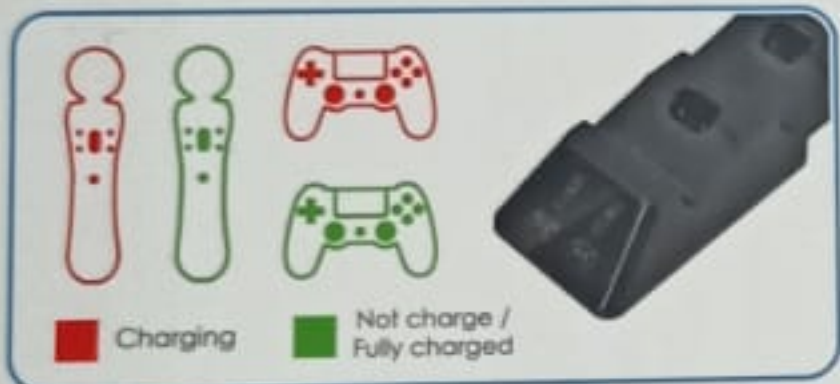

FOR «

PS4 SLIM PRO

◆ DIAGRAM

Indicator For Charging

2 x Charging Converter

Double DC Plug Charging Cable

◆ FUNCTIONS

- ★ Design for PS4 / PS4 Slim / PS4 Pro / PS VR game console.
- ★ Powerful storage, cooling and charging function.
- ★ Easy to vertical and cooling, Extend service life.
- ★ It can charge two PS4 controllers and two PS MOVE controllers at the same time, With charging indicator function.
- ★ Most storage 15 pcs game CD boxes.
- ★ The product is equipped with bracket, which can hold PS VR glasses and converters
- ★ This product is equipped with USB charging interface.
- ★ Patented product, Born for games.

◆ ACCESSORIES

- ★ Products: 1 set
- ★ Screw: 1 pcs
- ★ Charging cable: 1 pcs
- ★ Cable length: 80cm
- ★ Charging converter: 2 pcs

◆ SPECIFICATIONS

- ★ Input: DC 5V 2A-3A
- ★ Output: DC 500mA
- ★ Fan speed: 3000 RPM