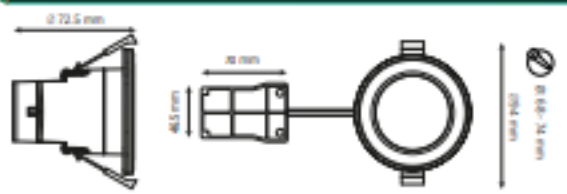

EN - Specifications: Main light is tunable white light with a Halo backlight in multiple colors. All adjustable in the app. Functional and ambient in one, tunable for outdoor use.

NL - Specificaties: Hoofdlamp is tunable white licht met een Halo backlight in meerdere kleuren. Allemaal instelbaar in de app. Functioneel en sfeerlicht in één. Geschikt voor buitengebruik.

FR - Specifications: Lumière principale en lumière blanche ajustable avec un rétroéclairage Halo en varios colores. Todo ajustable en la aplicación. Funcional y ambiental en uno. Apta para uso en exteriores.

DE - Specifications: Hauptlicht in abstimmbarem Weißlicht mit einer Halo-Hintergrundbeleuchtung in mehreren Farben. Alles in der App einstellbar. Funktionell und Ambiente in einem. Für den Außenbereich geeignet.

PL - Dane techniczne: Główna światła w prostokątnym białym świetle z podświetleniem Halo w wielu kolorach. Wszystkie regulowane w aplikacji. Funkcjonalny i klimatyczny w jednym. Nadaje się do użytku na zewnątrz.

CS - Specifikace: Hlavní světlo v laditelném bílém světle s Halo podsvětlením v mnoha barvách. Vše nastavitelné v aplikaci. Funkční a ambientní v jednom. Vhodné pro venkovní použití.

IT - Specifiche: Luce principale a luce bianca regolabile con retroilluminazione Halo in più colori. Tutto regolabile nell'app. Funzionale e ambiente in uno. Adatta per uso esterno.

SK - Technické údaje: Hlavné svetlo v laditeľnom bielom svetle s Halo

CALEX
HOLLAND
SMART

Art. No. 53 01 0010 00
Lyonstraat 29, 3047 AJ Rotterdam, The Netherlands
Electro Cirkel Retail B.V.
WWW.CALEX.EU

CALEX
HOLLAND
SMART