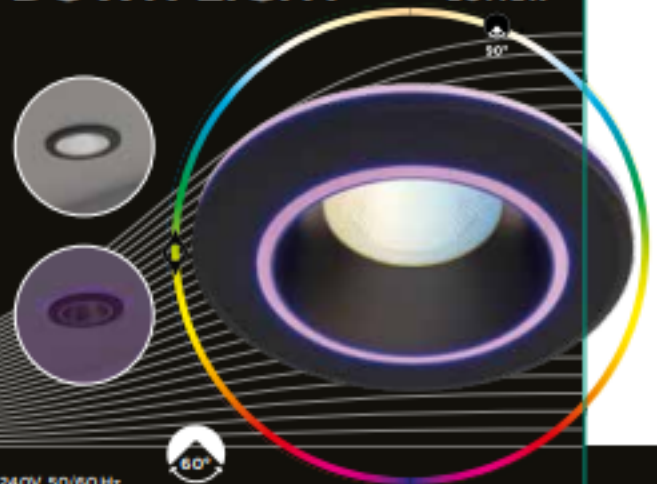

HALO DOWN LIGHT

6.5WATT
340 LUMEN

- works with **Hey Google**
- works with **alexa**
- Works with **Siri**
- WIFI 2.4 GHz

G 220 - 240V, 50/60 Hz
Lightsource: 500 lumen (360°)

60° beam angle accent light

IP44

Frequency range	2.402 - 2.483 GHz
Antennas gain	1.2 dBi
Max. radio transmission power	16 dBm
Bluetooth Class	00
WiFi compatibility	802.11n / 802.11ac / 802.11k / 802.11v / 802.11r / 802.11m / 802.11j / 802.11h / 802.11g / 802.11e / 802.11d / 802.11c / 802.11b / 802.11a
WiFi range	25.5m