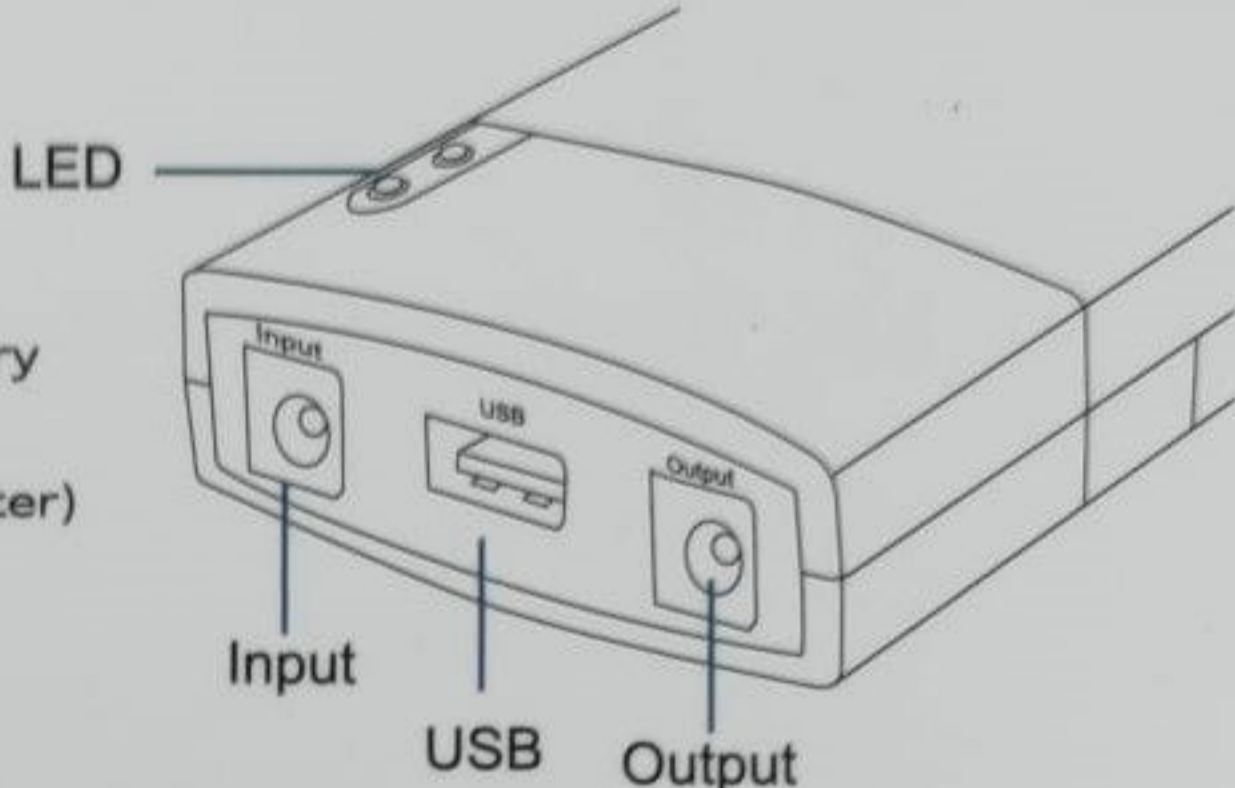

ZYCLE POWER

B300C

S/N:20060200586

Portable

- High-performance Li-Ion battery
- Input: DC 12V (for ZYCLE adapter)
- Output: DC 12V + USB 5V

Trainer

Smartphone

ZYCLE AC Adapter

5-10 hours

LED light

EN

- Charge using ZYCLE original AC adapter
- Powers your ZYCLE during 5-10 hours of cycling simulator
- Supports simultaneous charge & power
- Standard USB output for smartphones, GPS and other digital devices
- Keep away from fire and water - Don't disassemble or repair
- Dispose or recycle according to local regulations