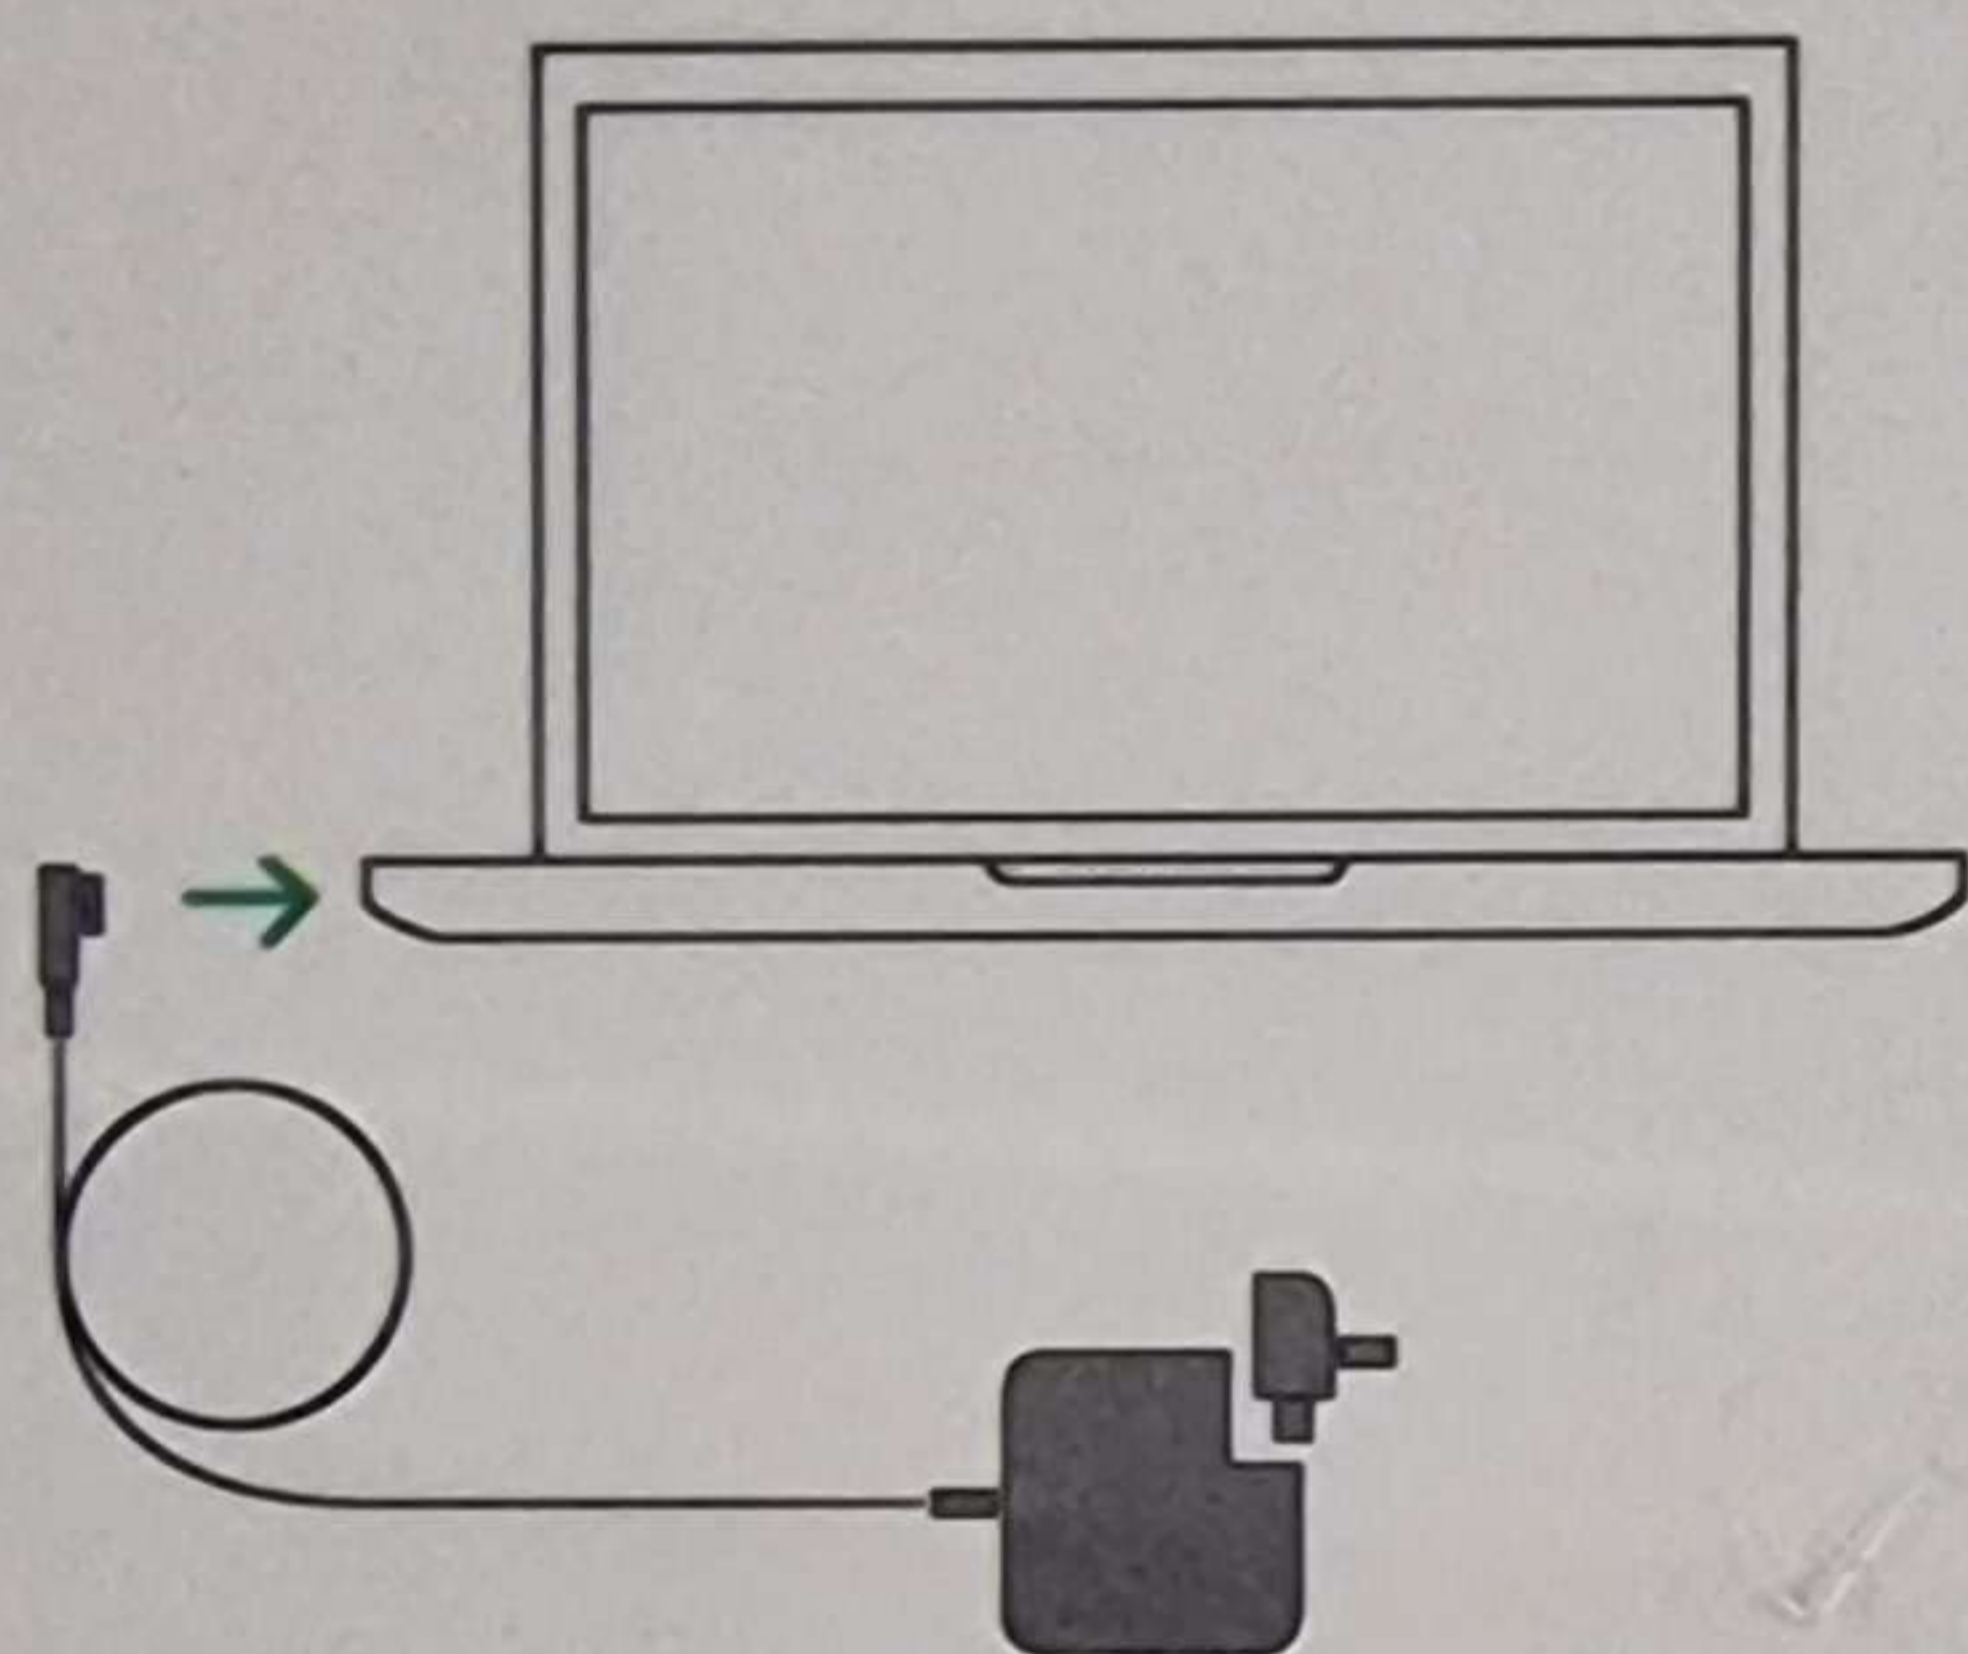

# EISEN

For MS -1

For MS -2

- Fast Charge
- Stable
- Portable
- High Quality

For USB -C

## 87W USB-C Power Adapter

Input: 100-240V 50/60Hz Model No.: EZ2418

Output: 20.4V, 4.3A / 14.5V, 2A / 9V, 3A / 5.2V, 2A

Made in China

Eisenz accessories. All rights reserved. All brands are registered trademarks of their respective owners.