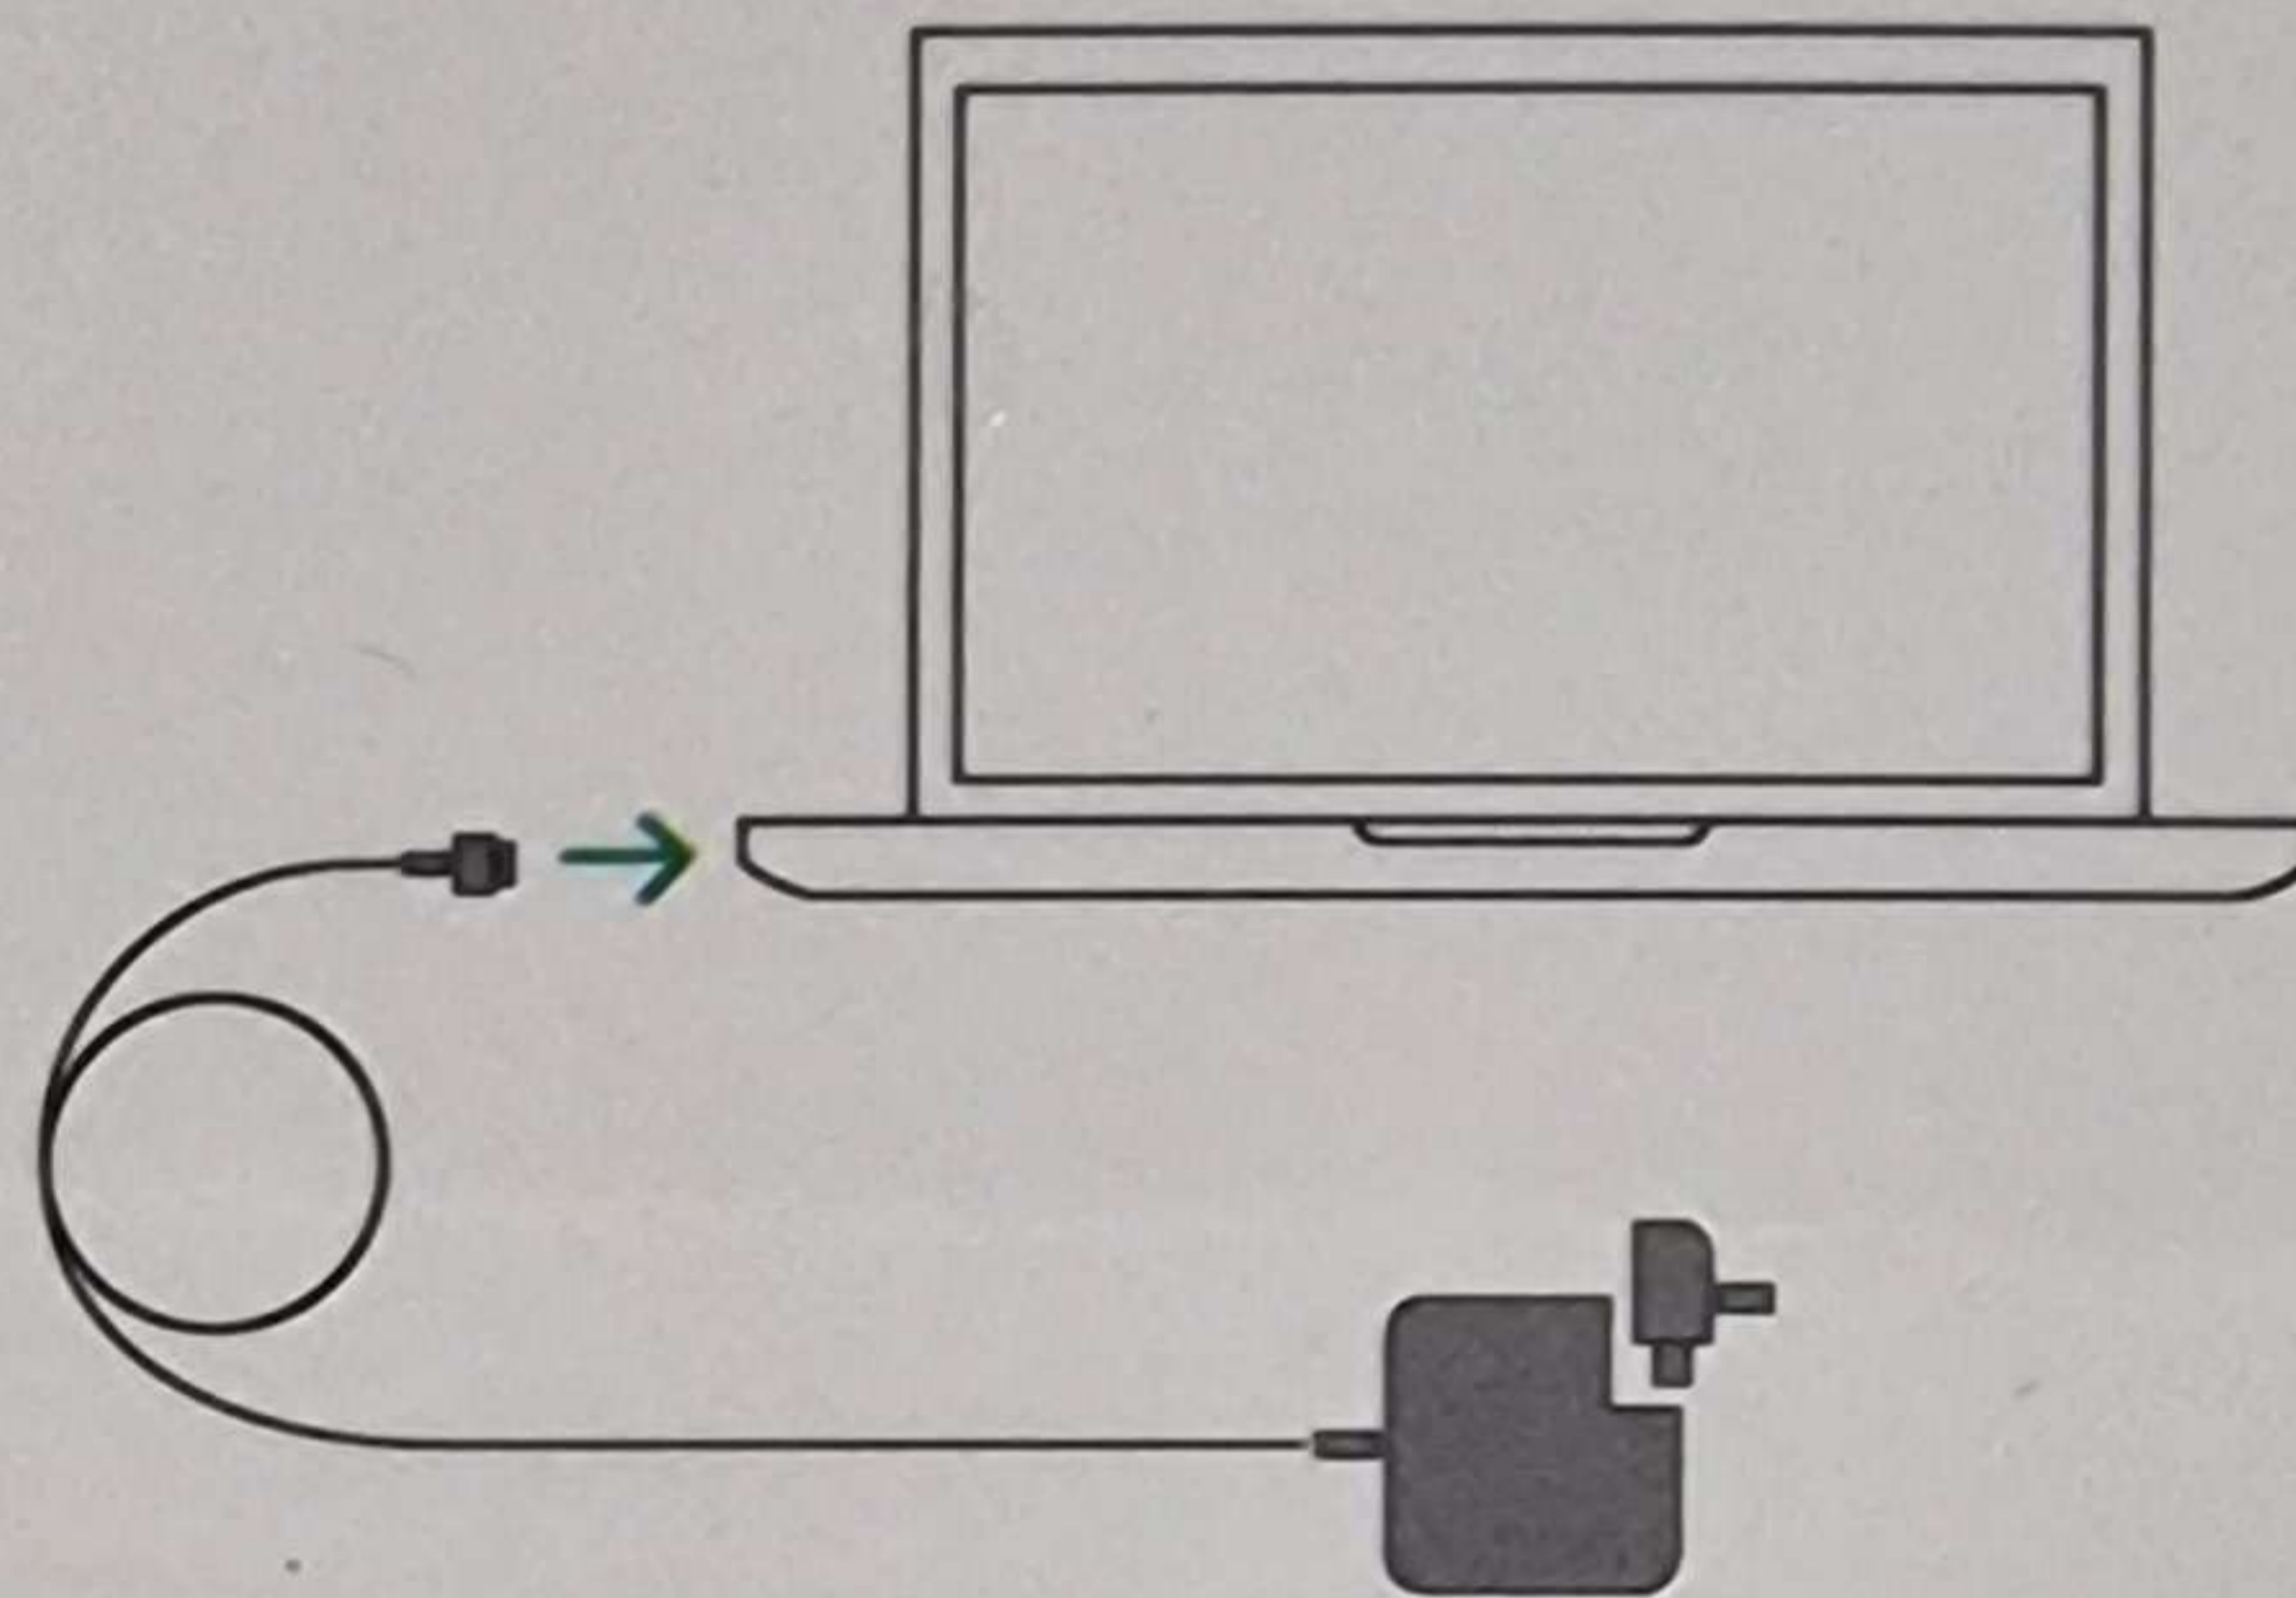

# EISEN

For MS -1

For MS -2

- Fast Charge
- Stable
- Portable
- High Quality

For USB -C

## 87W USB-C Power Adapter

Input: 100-240V 50/60Hz Model No.: EZ2418

Output: 20.4V, 4.3A / 14.5V, 2A / 9V, 3A / 5.2V, 2A

Made in China

Eisenz accessories. All rights reserved. All brands are registered trademarks of their respective owners.