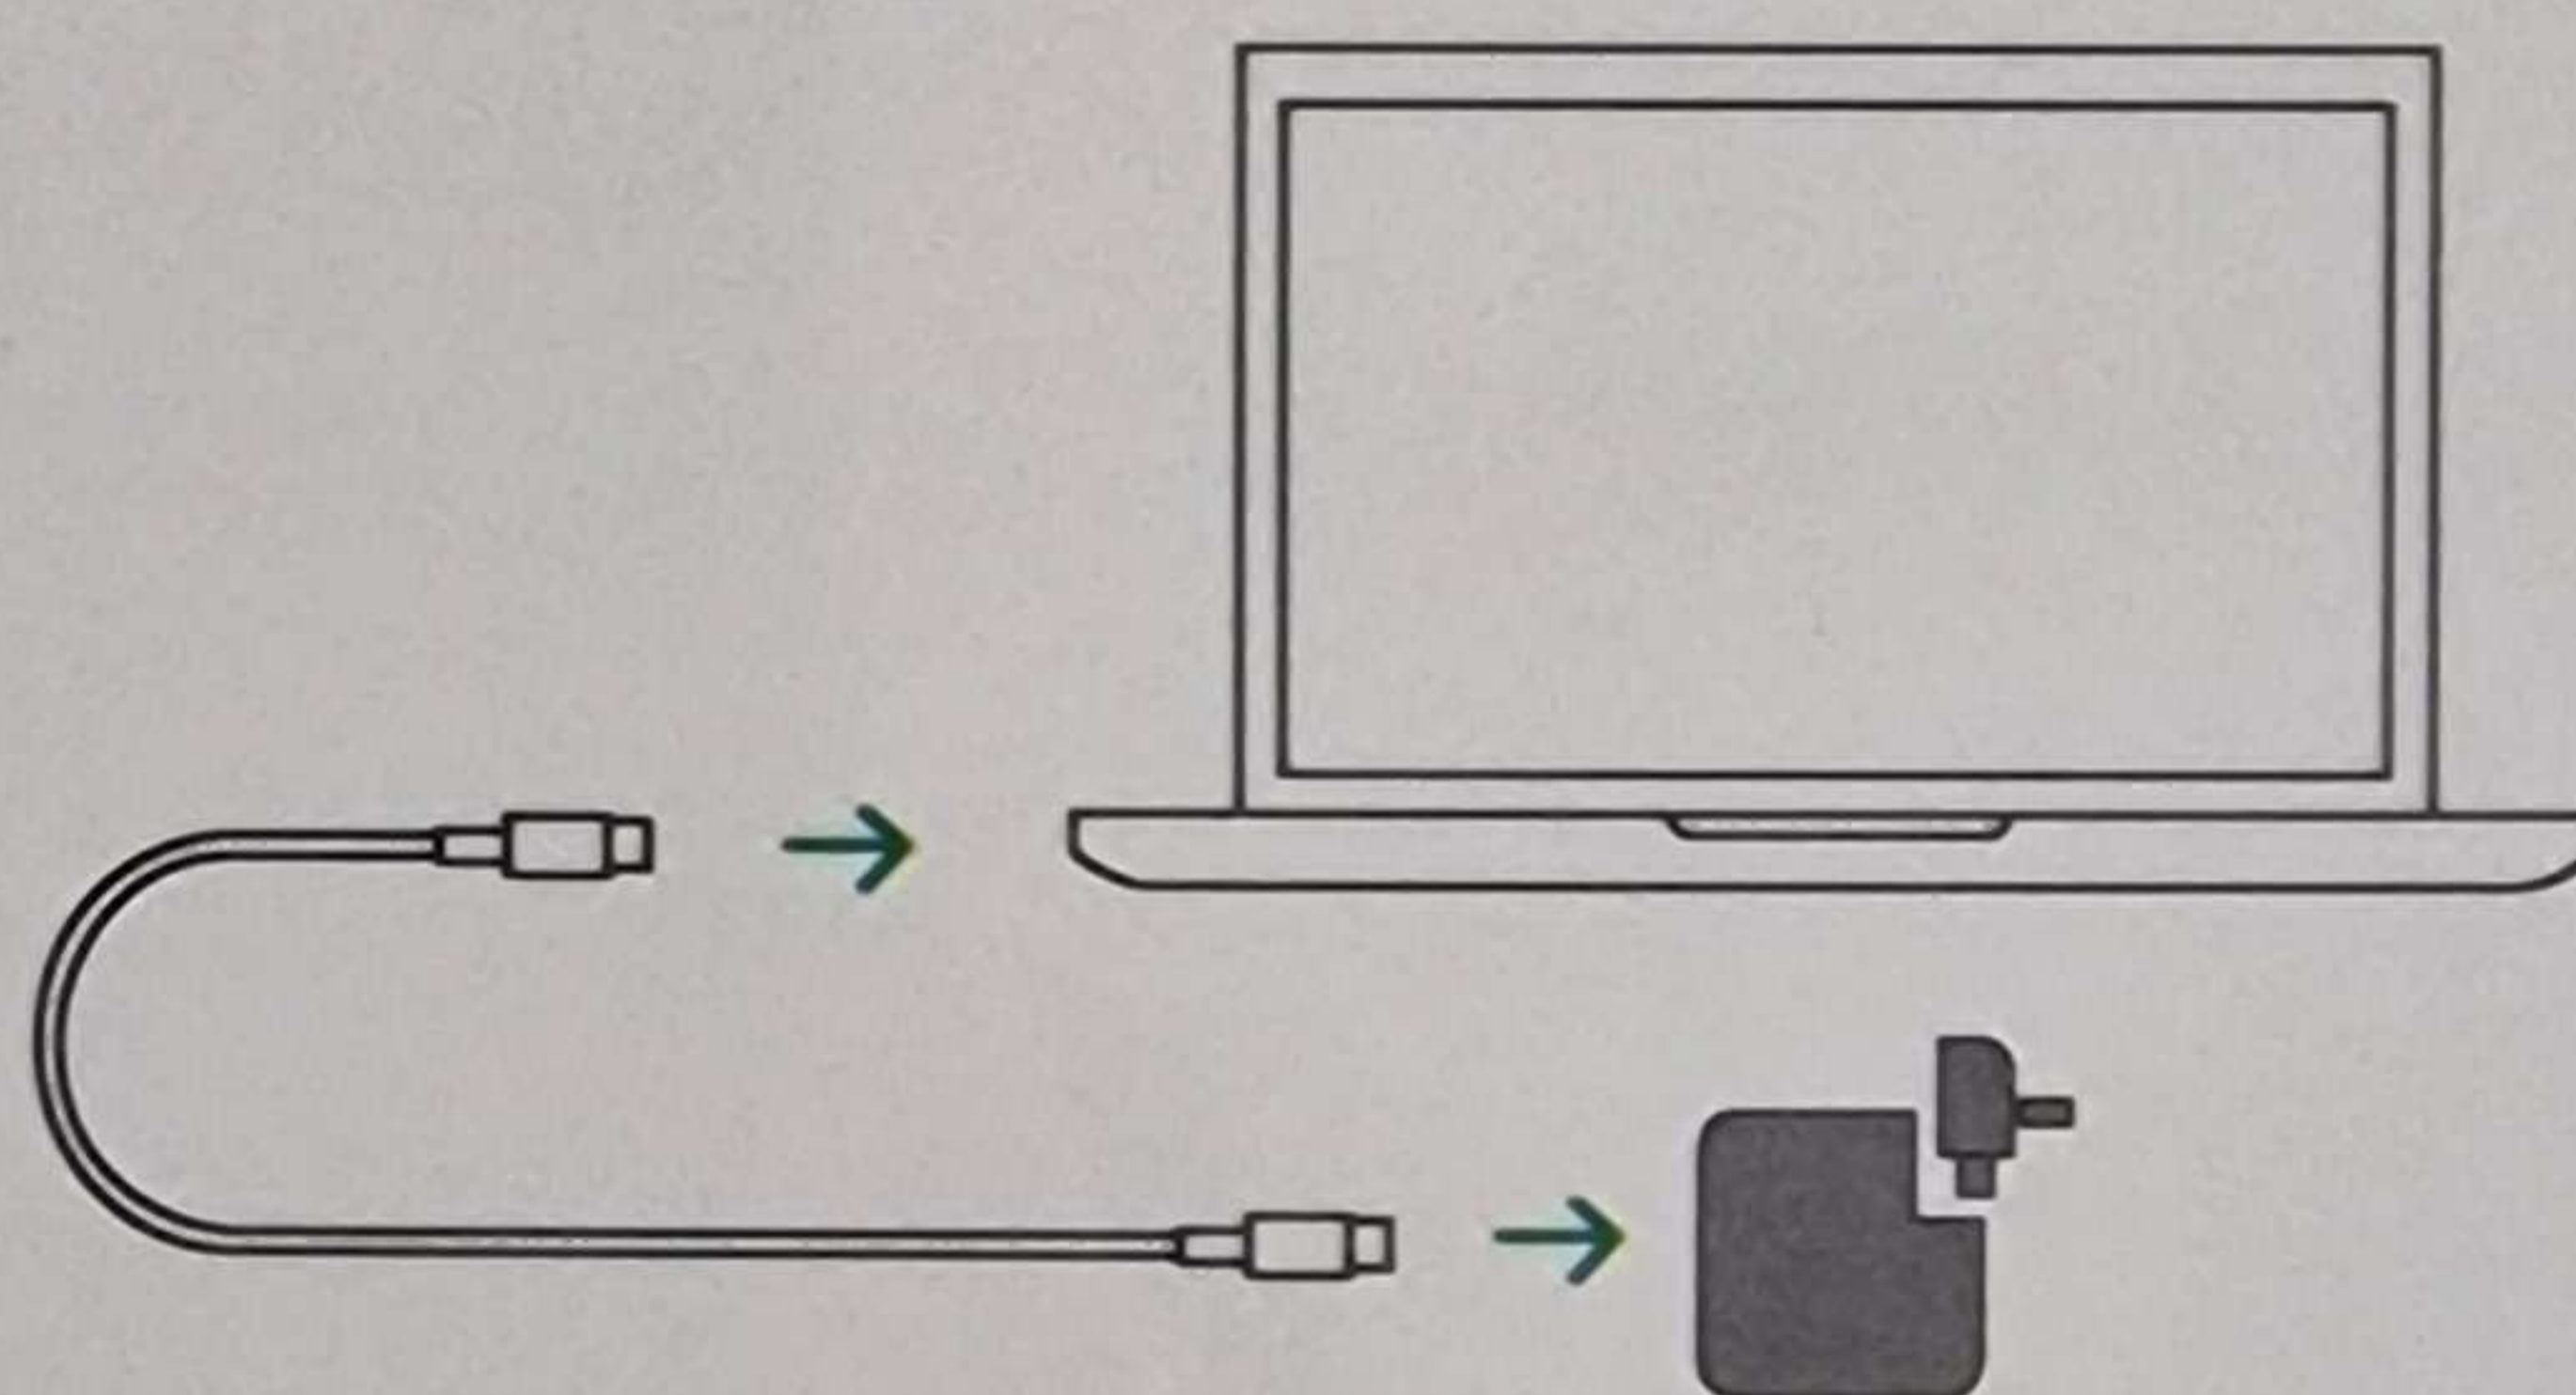

# EISEN

For MS -1

For MS -2

- Fast Charge
- Stable
- Portable
- High Quality

For USB -C

## 87W USB-C Power Adapter

Input: 100-240V 50/60Hz Model No.: EZ2418

Output: 20.4V, 4.3A / 14.5V, 2A / 9V, 3A / 5.2V, 2A

Made in China

Eisenz accessories. All rights reserved. All brands are registered trademarks of their respective owners.