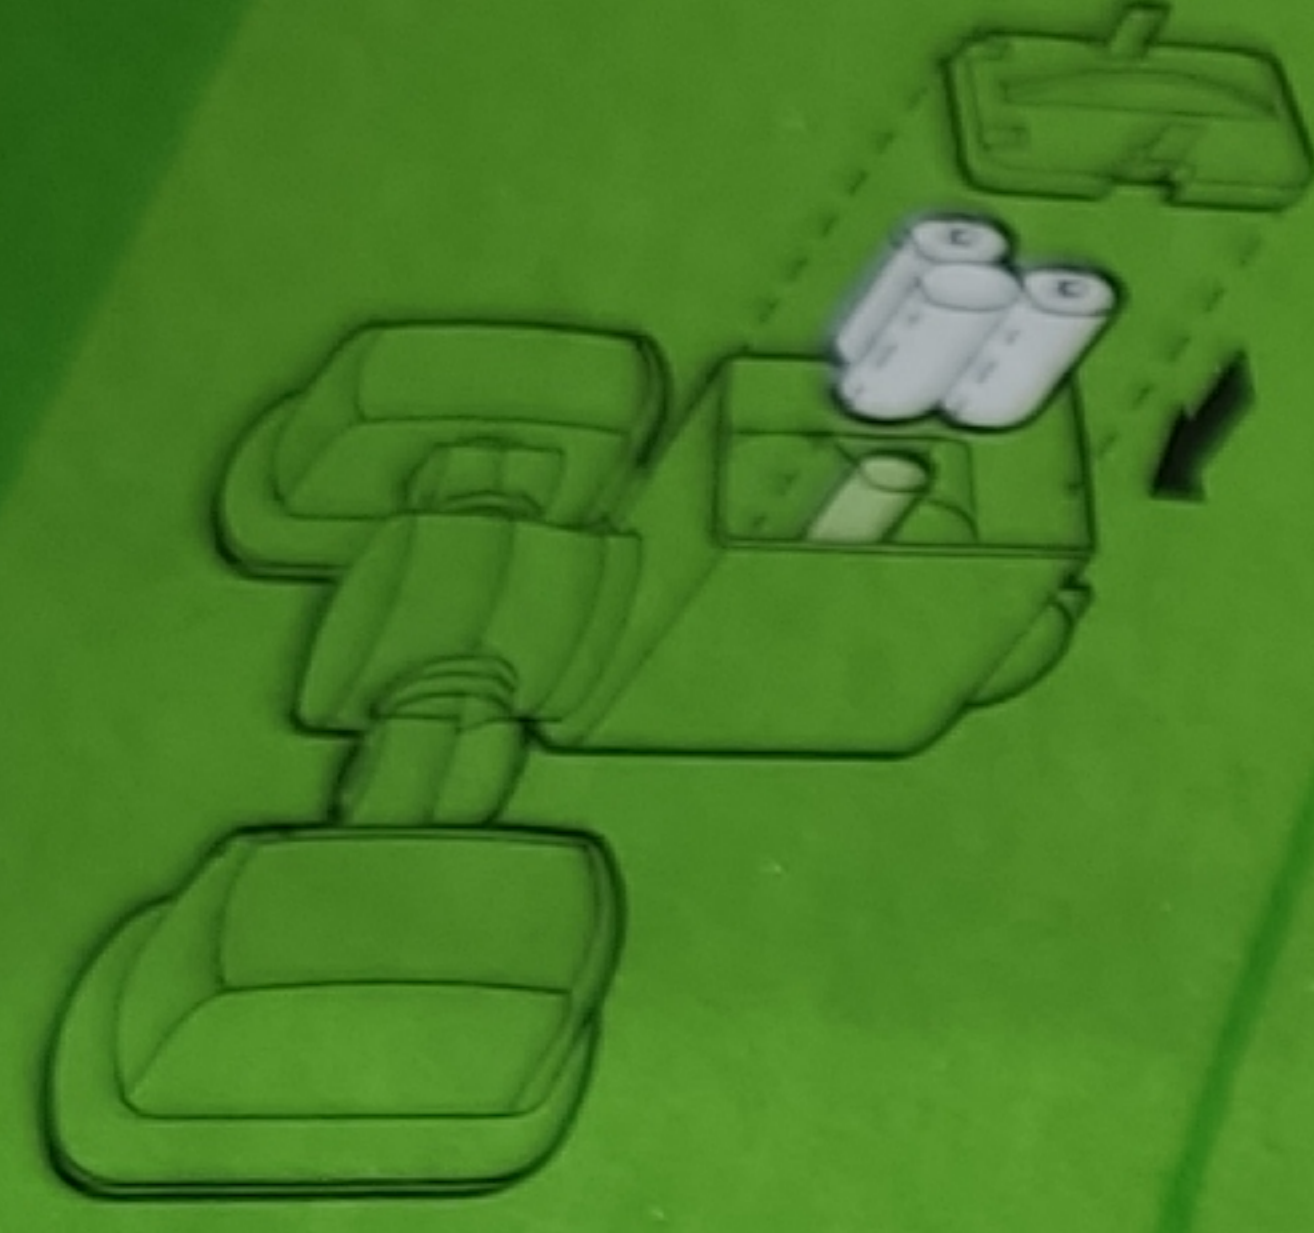

# SafeGuard

Cordless Sensor Light

## Product specification

Model	RF4.1H
Re-order item no.	080893-LAB1
Luminous intensity	260 lm
Powered by	3 x C / 1 x Li-ion 18650
Operating time	- Alkaline batteries* : 300 days - Rechargeable Li-ion battery* : 100 days ~ 18 hours
Rechargeable Li-ion battery Solar charging time	~ 18 hours
Sensor	Automatic motion & photo sensor detection
Sensor detection range	8 meters & 110 degrees
Adjustable headlamps	Up & down, left & right
Adjustable solar panel	Up & down, 360° rotation
Light modes	On / Off / Auto
Detection time	Auto mode : 10 seconds
IP rating	IP55
Product dimension	SafeGuard : 174.6 x 261.1 x 129.8 mm Solar panel : 134 x 85 x 77.5 mm Cable length : 3 meters
Fitting	Wall or ceiling mount
Applications	Driveways, garages, patios, back gardens and doorways