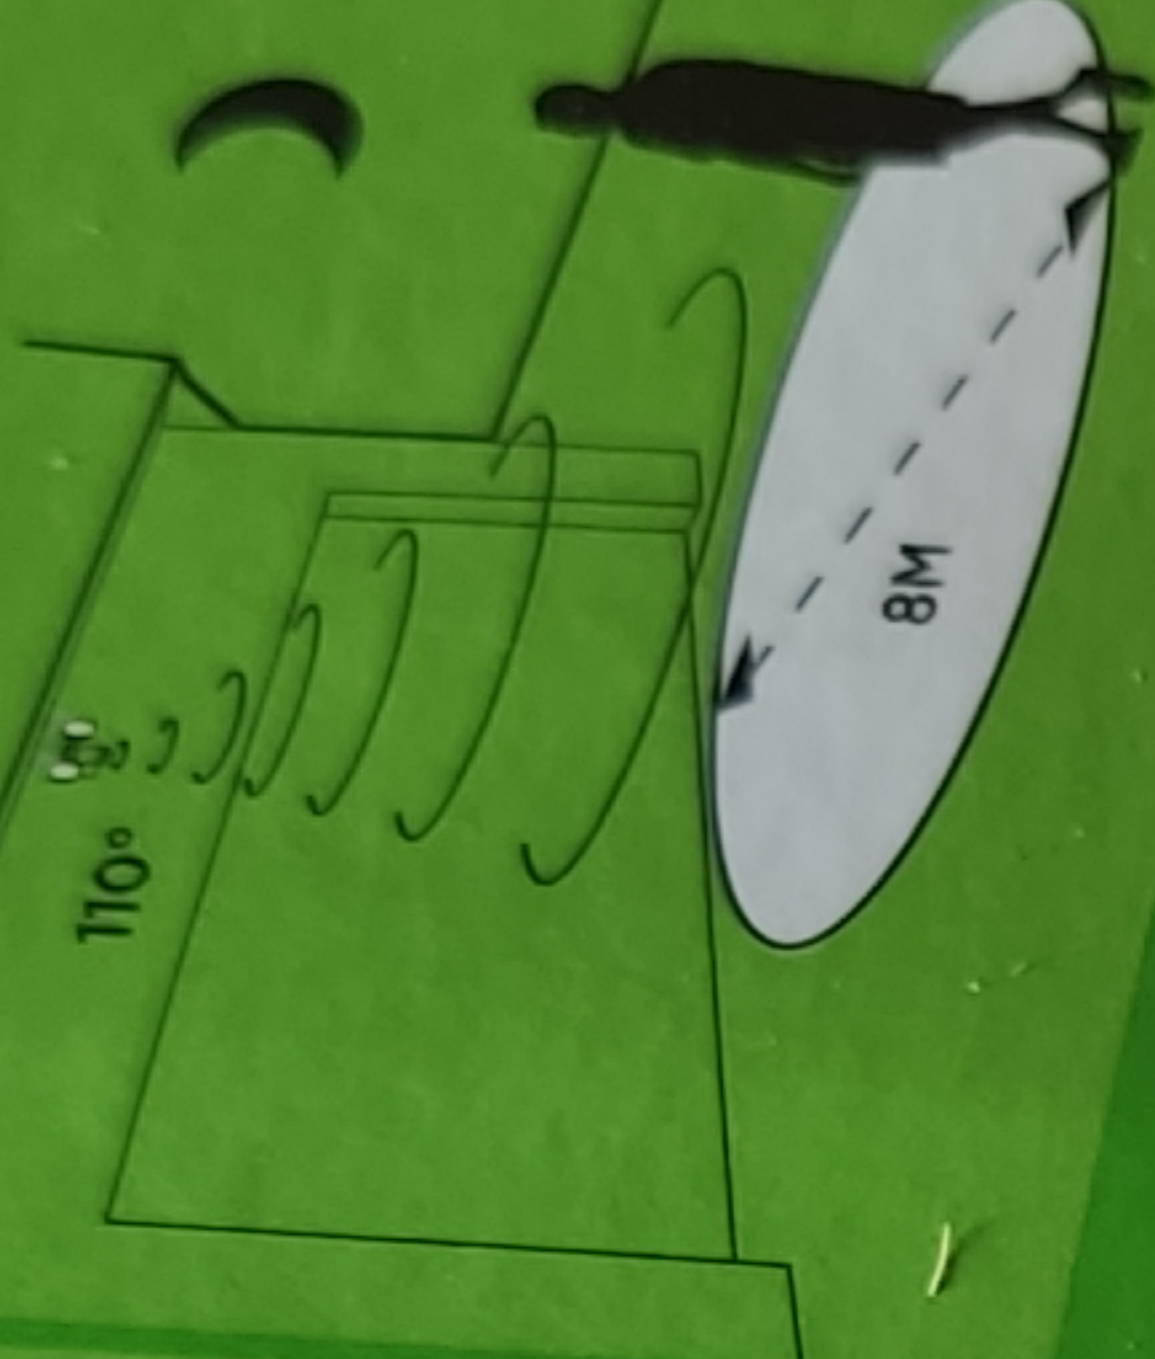

# SafeGuard

Cordless Sensor Light

## Product specification

Model	RF4.1H
Re-order item no.	080893-LAB1
Luminous intensity	260 lm
Powered by	3 x C / 1 x Li-ion 18650
Operating time	- Alkaline batteries* : 300 days - Rechargeable Li-ion battery* : 100 days ~ 18 hours
Rechargeable Li-ion battery Solar charging time	~ 18 hours
Sensor	Automatic motion & photo sensor detection
Sensor detection range	8 meters & 110 degrees
Adjustable headlamps	Up & down, left & right
Adjustable solar panel	Up & down, 360° rotation
Light modes	On / Off / Auto
Detection time	Auto mode : 10 seconds
IP rating	IP55
Product dimension	SafeGuard : 174.6 x 261.1 x 129.8 mm Solar panel : 134 x 85 x 77.5 mm Cable length : 3 meters
Fitting	Wall or ceiling mount
Applications	Driveways, garages, patios, back gardens and doorways