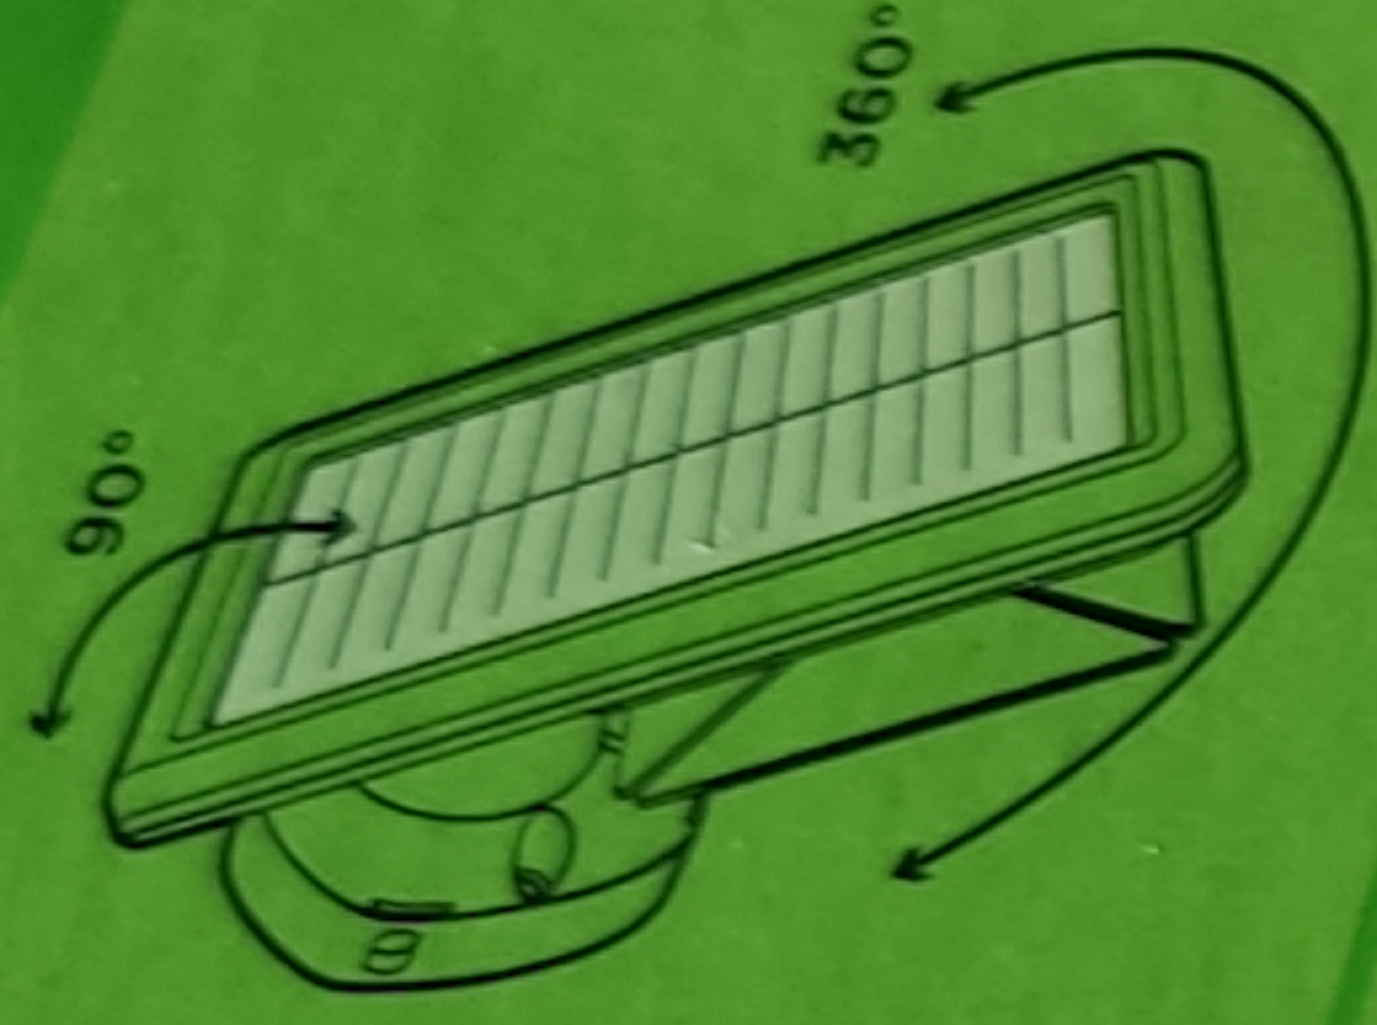

# SafeGuard

Cordless Sensor Light

## Product specification

Model	RF4.1H
Re-order item no.	080893-LAB1
Luminous intensity	260 lm
Powered by	3 x C / 1 x Li-ion 18650
Operating time	- Alkaline batteries* : 300 days - Rechargeable Li-ion battery* : 100 days ~ 18 hours
Rechargeable Li-ion battery Solar charging time	~ 18 hours
Sensor	Automatic motion & photo sensor detection
Sensor detection range	8 meters & 110 degrees
Adjustable headlamps	Up & down, left & right
Adjustable solar panel	Up & down, 360° rotation
Light modes	On / Off / Auto
Detection time	Auto mode : 10 seconds
IP rating	IP55
Product dimension	SafeGuard : 174.6 x 261.1 x 129.8 mm Solar panel : 134 x 85 x 77.5 mm Cable length : 3 meters
Fitting	Wall or ceiling mount
Applications	Driveways, garages, patios, back gardens and doorways