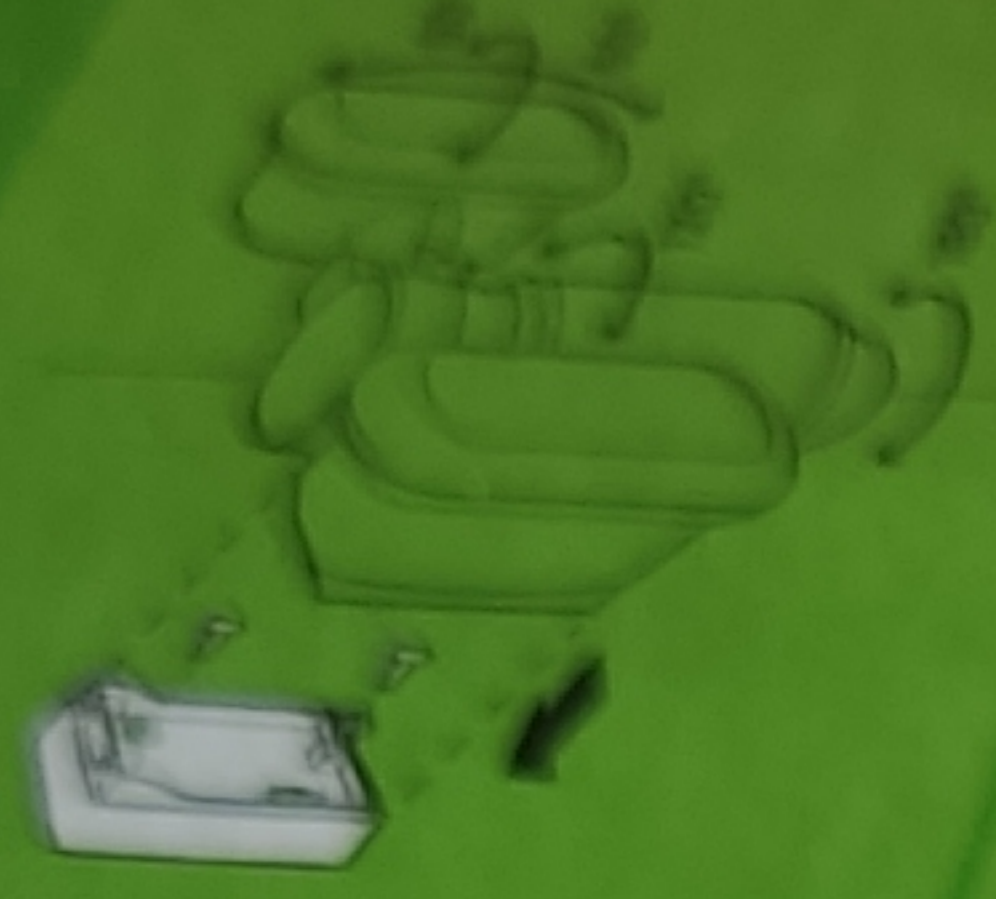

# SafeGuard

Cordless Sensor Light

## Product specification

Model	RF4.1H
Re-order item no.	080893-LAB1
Luminous intensity	260 lm
Powered by	3 x C / 1 x Li-ion 18650
Operating time	- Alkaline batteries* : 300 days - Rechargeable Li-ion battery* : 100 days ~ 18 hours
Rechargeable Li-ion battery Solar charging time	~ 18 hours
Sensor	Automatic motion & photo sensor detection
Sensor detection range	8 meters & 110 degrees
Adjustable headlamps	Up & down, left & right
Adjustable solar panel	Up & down, 360° rotation
Light modes	On / Off / Auto
Detection time	Auto mode : 10 seconds
IP rating	IP55
Product dimension	SafeGuard : 174.6 x 261.1 x 129.8 mm Solar panel : 134 x 85 x 77.5 mm Cable length : 3 meters
Fitting	Wall or ceiling mount
Applications	Driveways, garages, patios, back gardens and doorways

\* On auto mode with new alkaline batteries / fully charged Li-ion battery based on 5 operations per day

YouTube

Re-order item No. 080893-LAB1

4 689519 080893

www.gp-lighting.com  
Product of Gold Peak Group