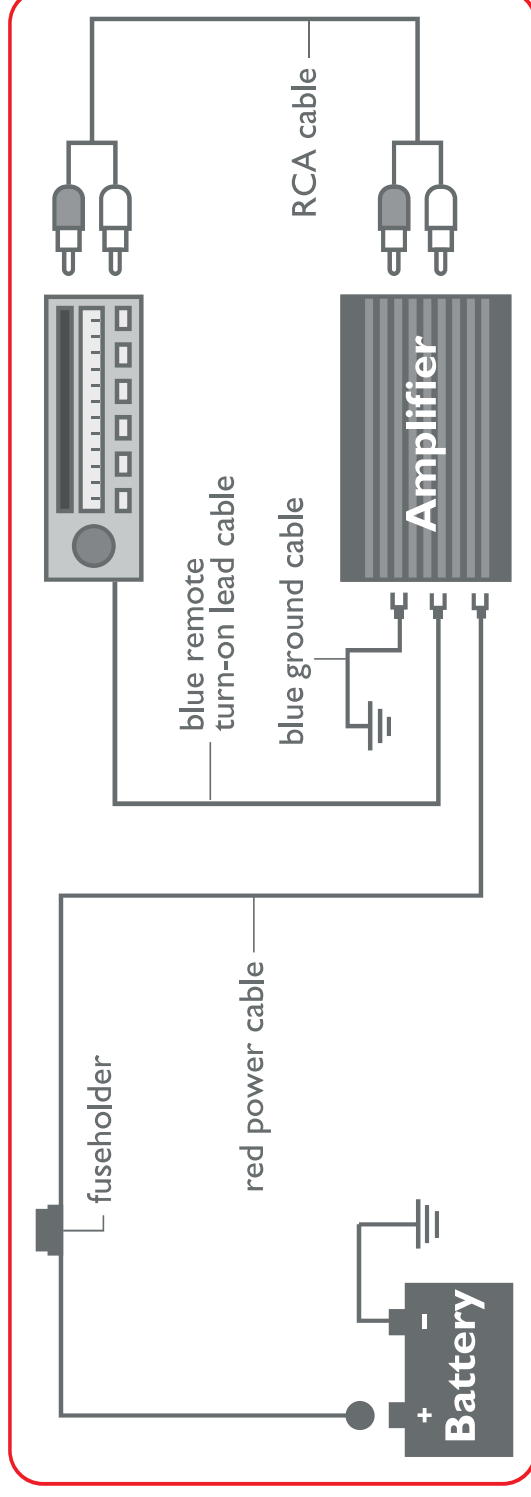

### The CPK 15D cable kit contains:

- 5m transparent sand red power cable (15 mm<sup>2</sup>) + goldplated ring terminal with red sleeve + fuseholder with 40A glass fuse
- 0.8m transparent sand blue ground cable (15 mm<sup>2</sup>) + ring terminal with blue sleeve
- 5m transparent sand blue remote cable (1,5 mm<sup>2</sup>)
- 5m sand blue signal cable with chrome plated RCA plugs
- 3 spade terminals (2 red / 1 blue)
- 10 cable binders
- firewall grommet