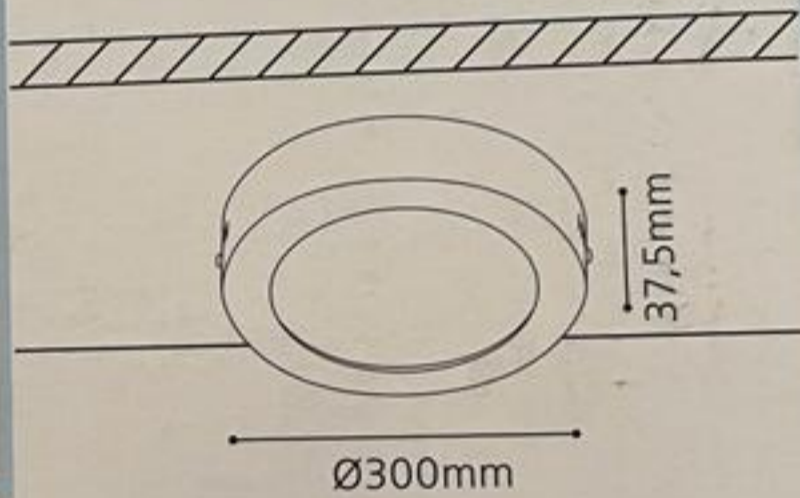

96058

FUEVA 1

LED Max.22W / 220-240V~

included LED 1x22W/ inklusive LED 1x22W
 comprises LED 1x22W/ include LED 1x22W
 incluidas LED 1x22W

5 years warranty / 5 Jahre Garantie
 5 ans de garantie / 5 anni di garanzia
 5 años de garantía