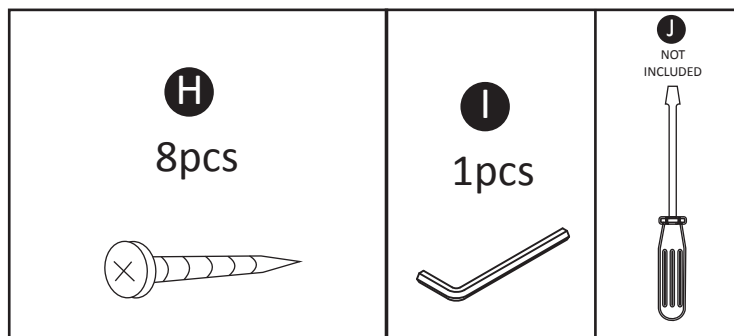

CLSTIPI - TIPI OPEN CLOTH STANDARD

Assembly Instructions

CHLDHOME
 Neerveld 13B
 2550 Kontich
 BELGIUM
www.childhome.com
info@childhome.com

WARNING:

- This piece of furniture should be assembled by an adult.
- This package contains small parts, keep away from children.
- Screws & bolts left after assembly should be kept out of reach of children
- This is not a toy!