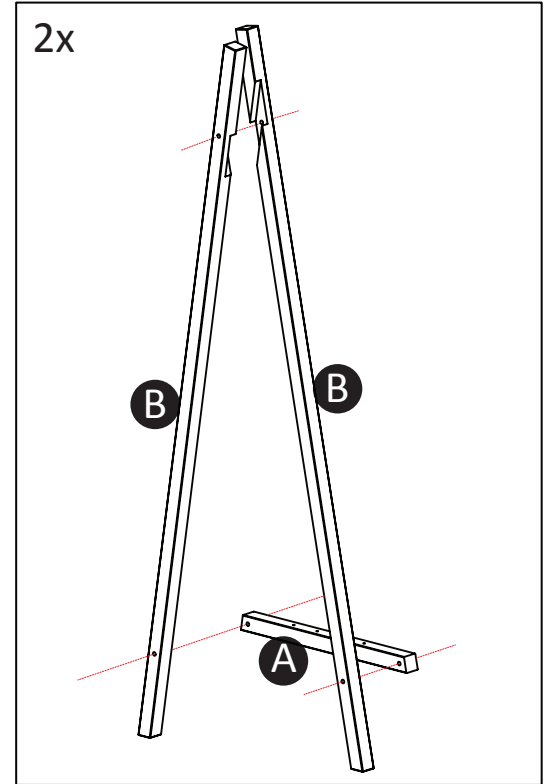

CLSTIPI - TIPI OPEN CLOTH STANDARD

Assembly Instructions

CHLDHOME
 Neerveld 13B
 2550 Kontich
 BELGIUM
www.childhome.com
info@childhome.com

WARNING:

- This piece of furniture should be assembled by an adult.
- This package contains small parts, keep away from children.
- Screws & bolts left after assembly should be kept out of reach of children
- This is not a toy!