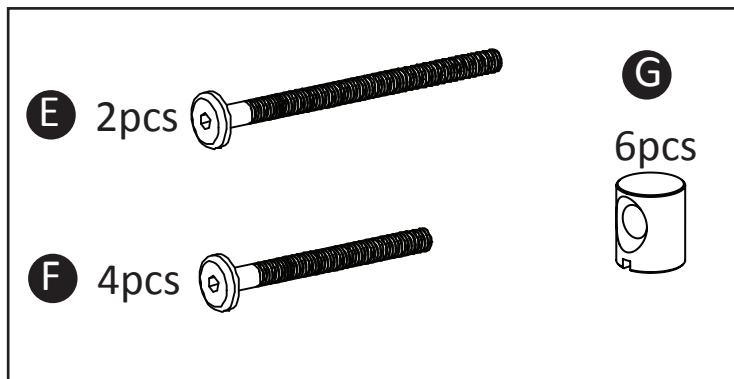

CLSTIPI - TIPI OPEN CLOTH STANDARD

Assembly Instructions

CHLDHOME
 Neerveld 13B
 2550 Kontich
 BELGIUM
www.childhome.com
info@childhome.com

WARNING:

- This piece of furniture should be assembled by an adult.
- This package contains small parts, keep away from children.
- Screws & bolts left after assembly should be kept out of reach of children
- This is not a toy!