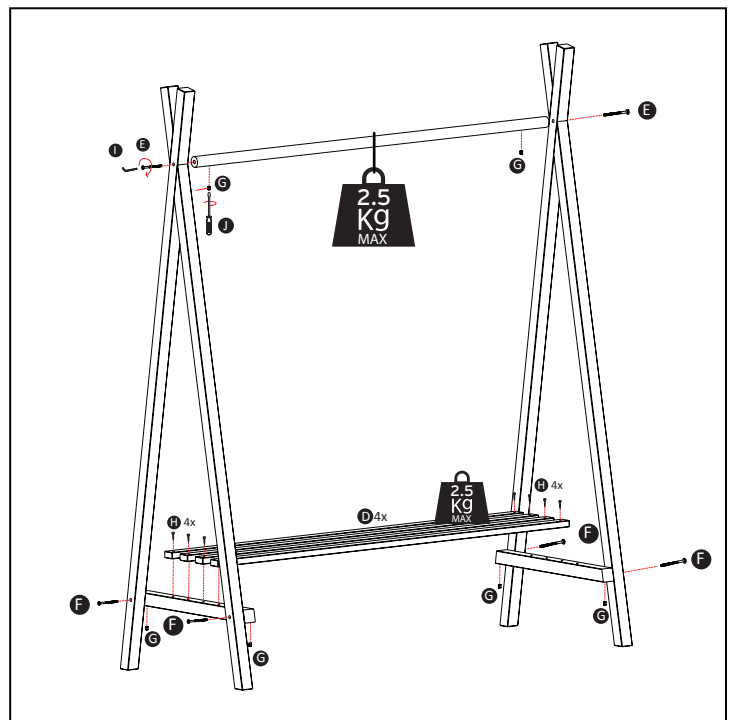

CLSTIPI - TIPI OPEN CLOTH STANDARD

Assembly Instructions

CHLDHOME
 Neerveld 13B
 2550 Kontich
 BELGIUM
www.childhome.com
info@childhome.com

WARNING:

- This piece of furniture should be assembled by an adult.
- This package contains small parts, keep away from children.
- Screws & bolts left after assembly should be kept out of reach of children
- This is not a toy!