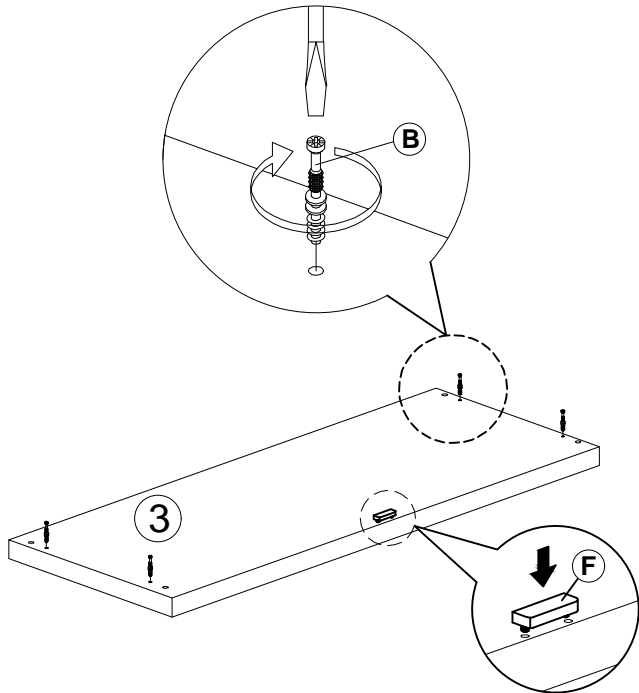

Assembly Instruction

Step 1