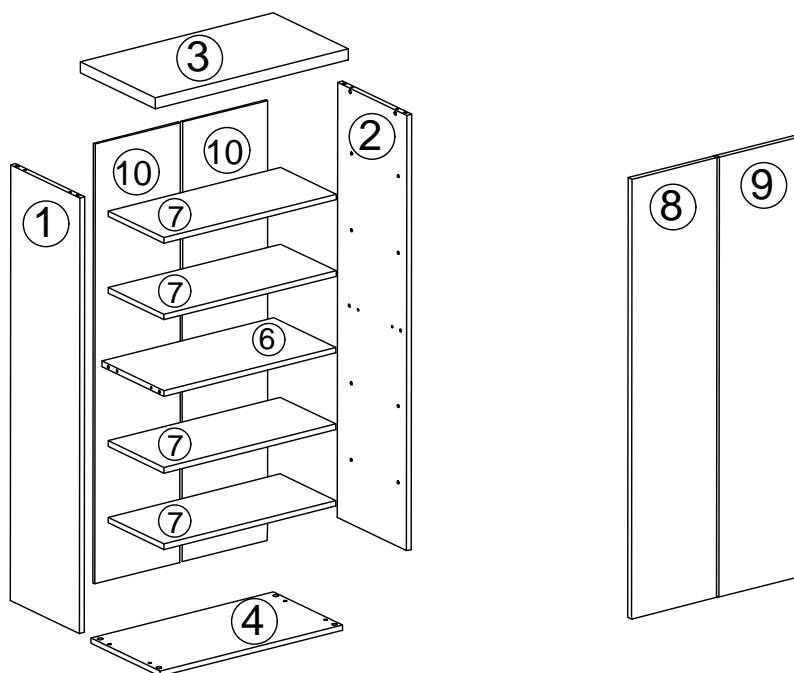

# Assembly Instruction

Model : TR16021 MARMARIS 34D

Hardware List			
No.	SHAPE	DESCRIPTION	Qty.
A		8x25mm Dowel	12Pcs
B		15MM Myfix Minifix	4Sets
C		M3.5x16mm Screw	24Pcs
D		M4x45mm Screw	8Pcs
E		Nail	30Pcs
F		2 Pin Stopper	1Pcs
G		Hinges	4Pcs
H		Plastic Leg	4Pcs
I		Shelf Support	16Pcs
J		Handle	2Pcs
K		M4x28mm Screw	12Pcs
L		Stiker (6505)	8Pcs

## Part List